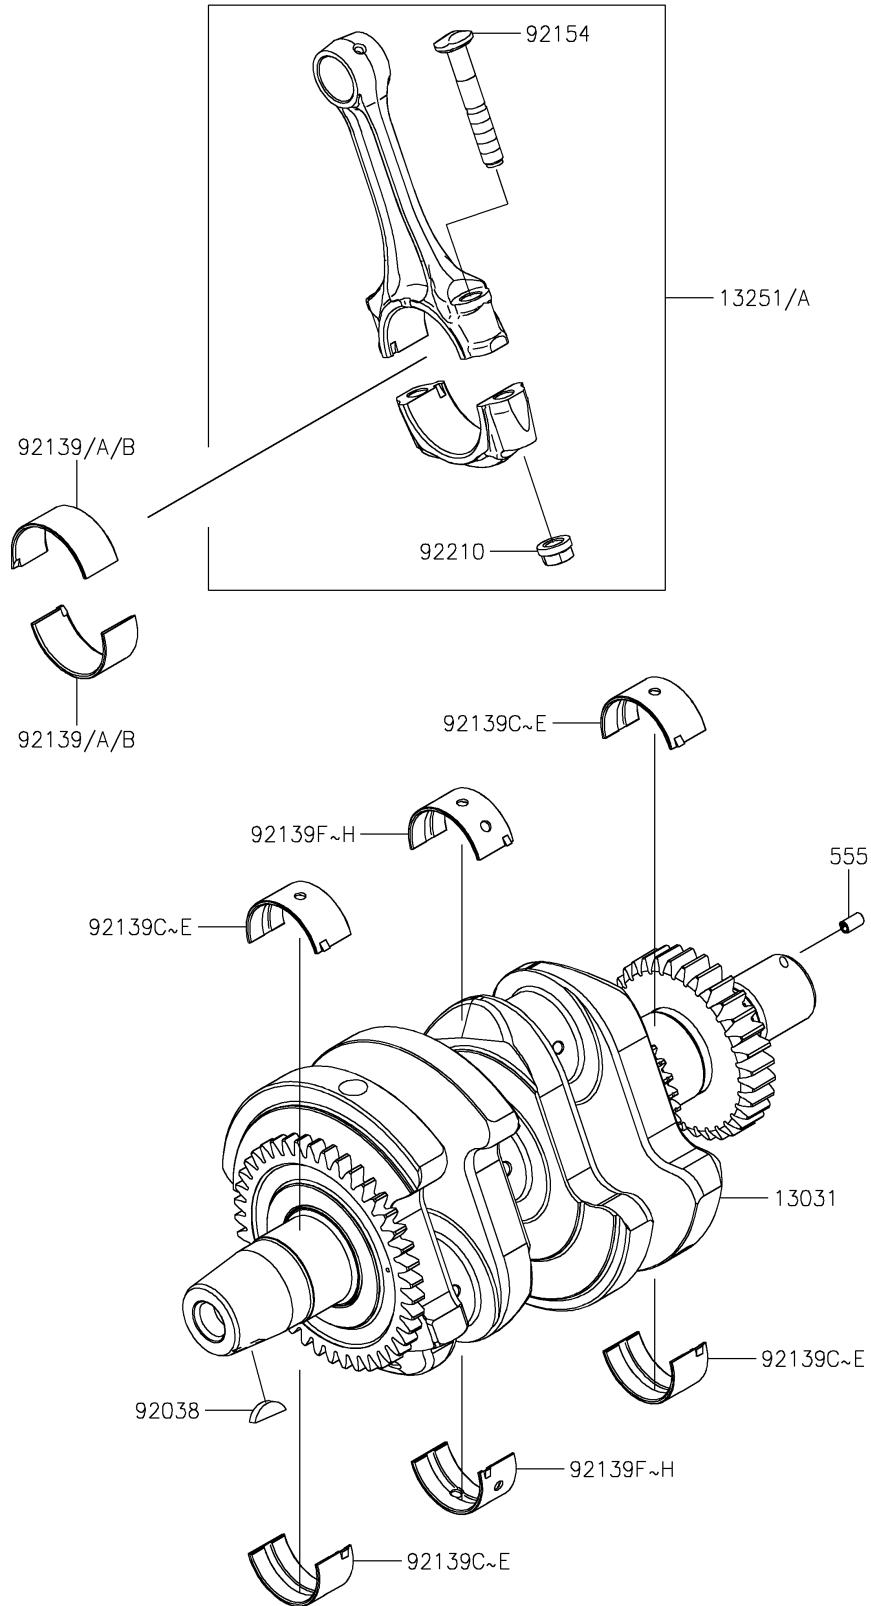

2024 Z7 HYBRID ABS

PARTS DIAGRAM

Crankshaft

E1321

2024 Z7 HYBRID ABS

PARTS LIST

Crankshaft

ITEM NAME

PART NUMBER

QUANTITY
