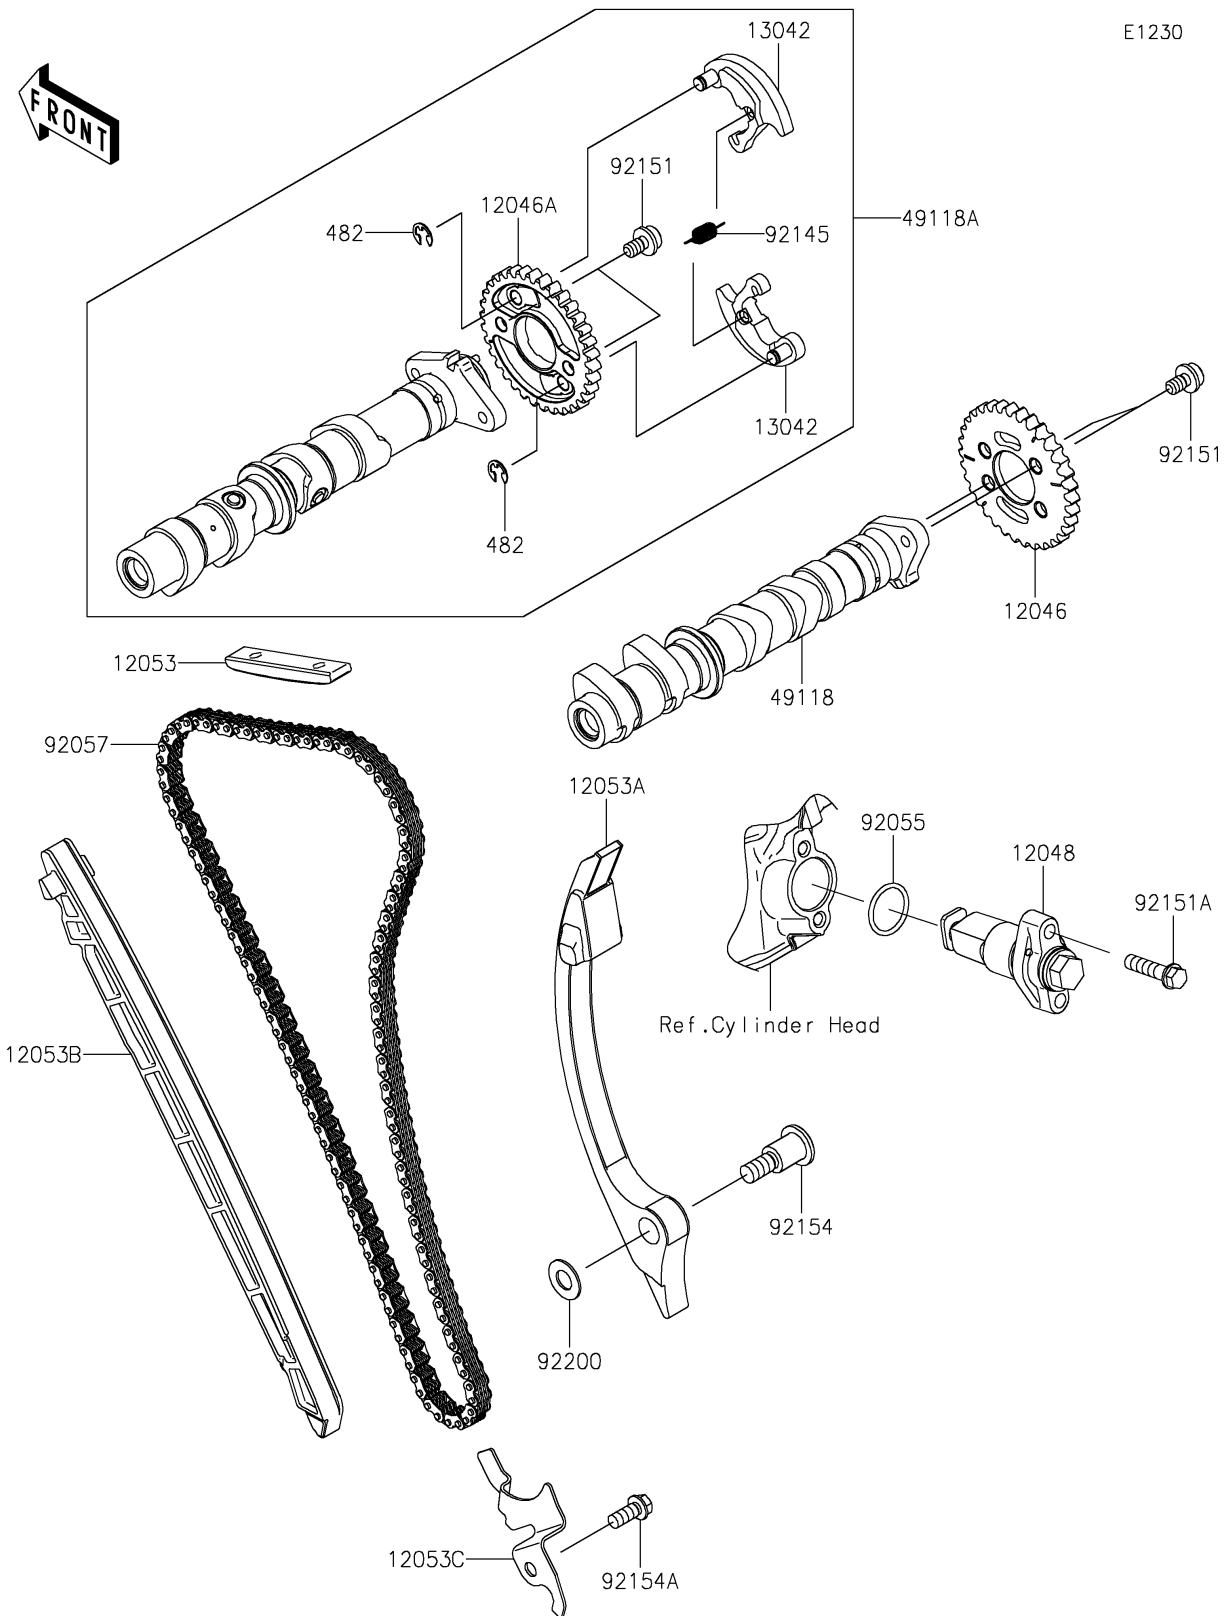

2024 Z7 HYBRID ABS

PARTS DIAGRAM

Camshaft(s)/Tensioner

2024 Z7 HYBRID ABS

PARTS LIST

Camshaft(s)/Tensioner

ITEM NAME

PART NUMBER

QUANTITY
