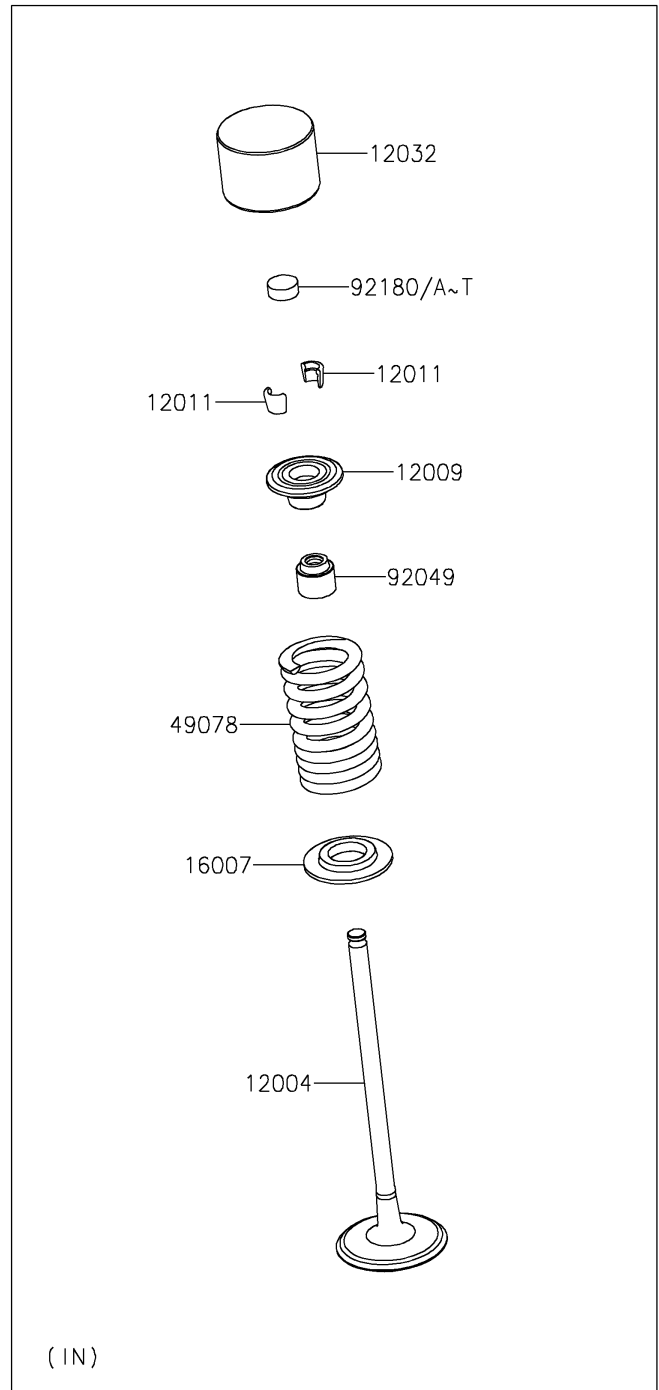

2024 Z7 HYBRID ABS

PARTS DIAGRAM

Valve(s)

E1210

2024 Z7 HYBRID ABS

PARTS LIST

Valve(s)

ITEM NAME

PART NUMBER

QUANTITY
