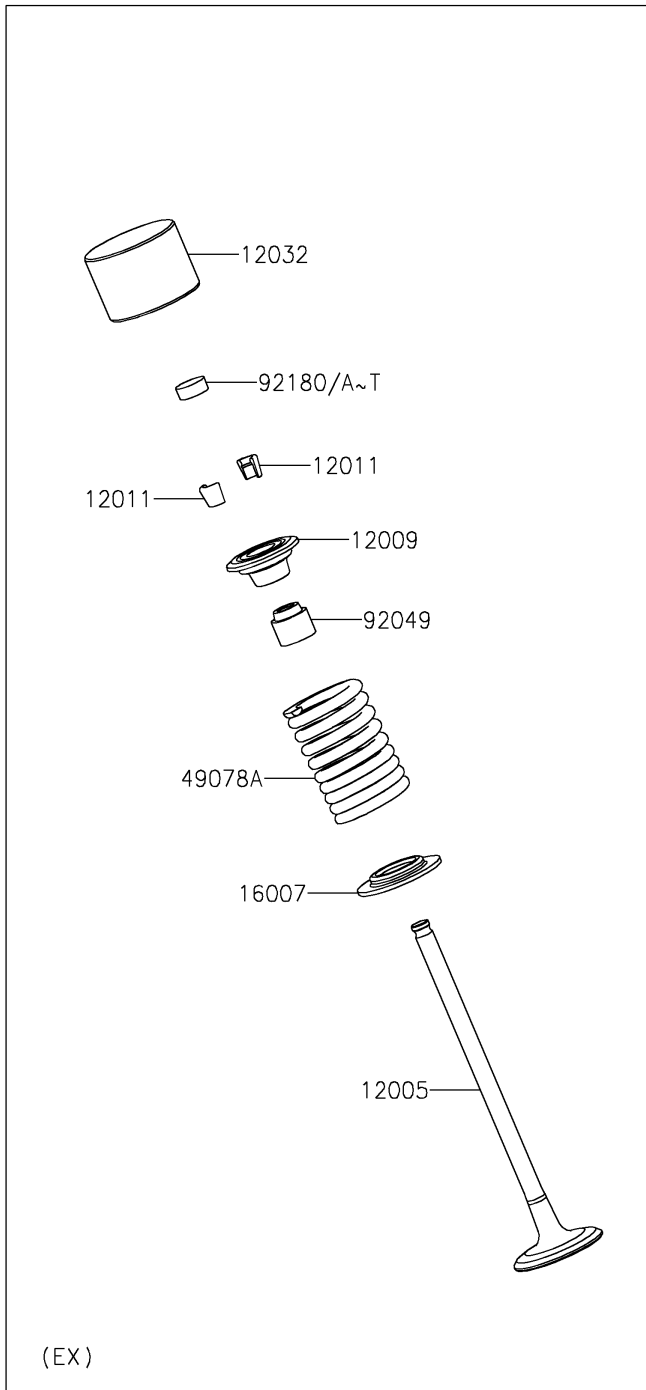

2024 Z7 HYBRID ABS

PARTS DIAGRAM

Valve(s)

E1210

2024 Z7 HYBRID ABS

PARTS LIST

Valve(s)

ITEM NAME

PART NUMBER

QUANTITY
