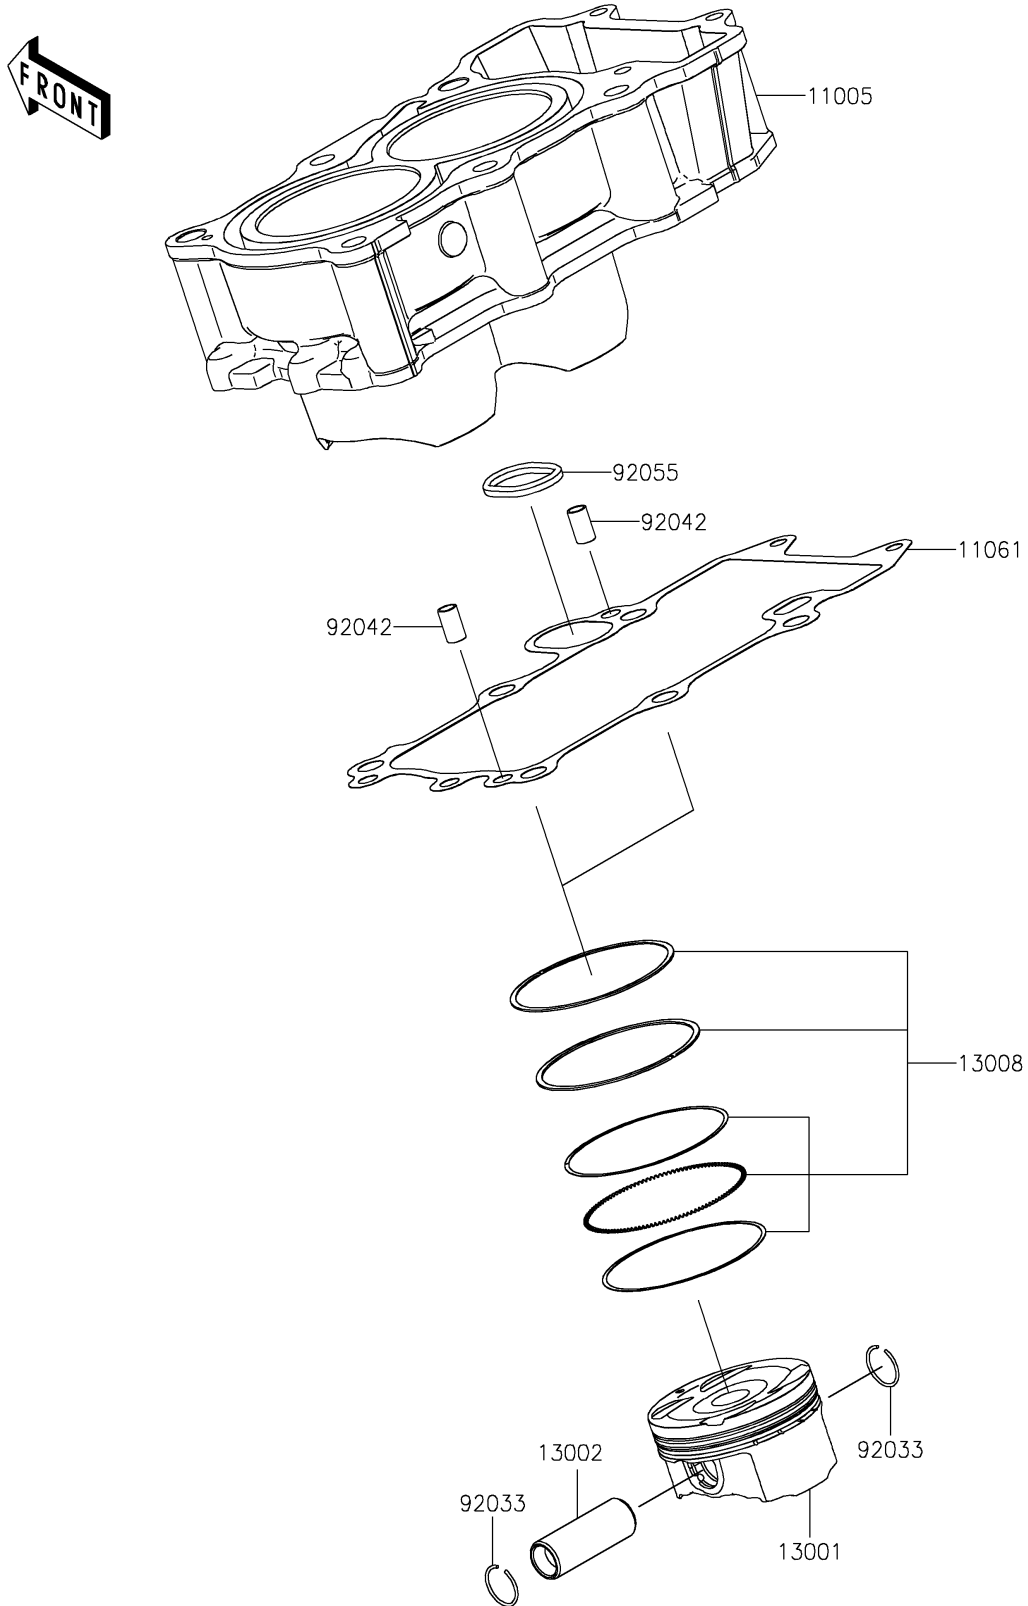

2024 Z7 HYBRID ABS

PARTS DIAGRAM

Cylinder/Piston(s)

E1120

2024 Z7 HYBRID ABS

PARTS LIST

Cylinder/Piston(s)

ITEM NAME

PART NUMBER

QUANTITY
