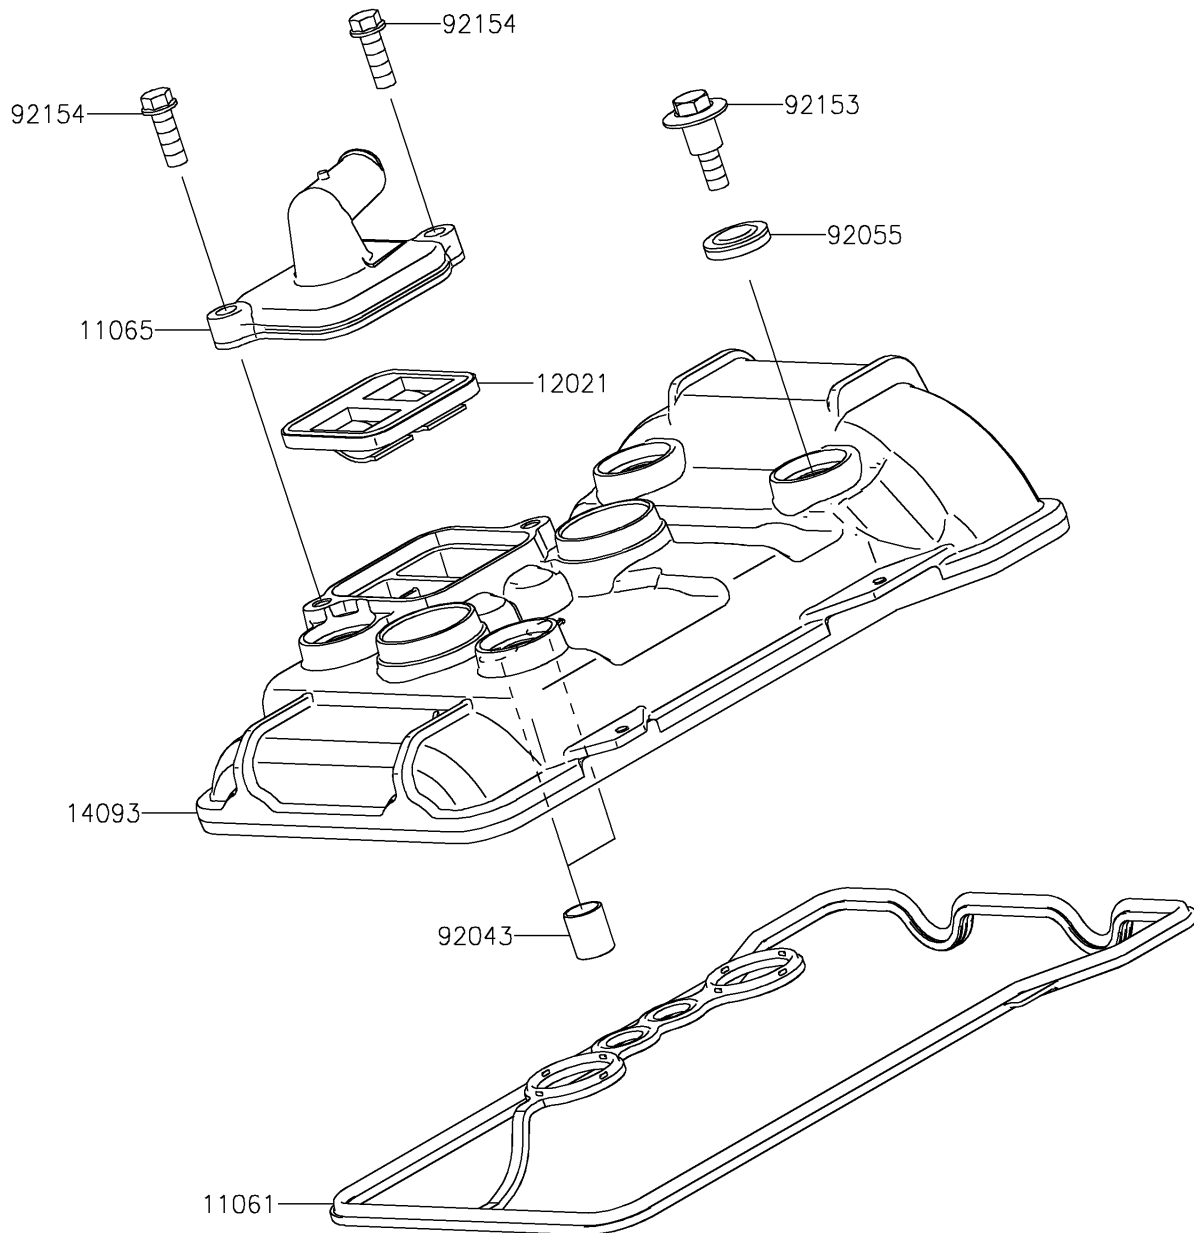

2024 Z7 HYBRID ABS

PARTS DIAGRAM

Cylinder Head Cover

E1112

2024 Z7 HYBRID ABS

PARTS LIST

Cylinder Head Cover

ITEM NAME	PART NUMBER	QUANTITY
-----------	-------------	----------