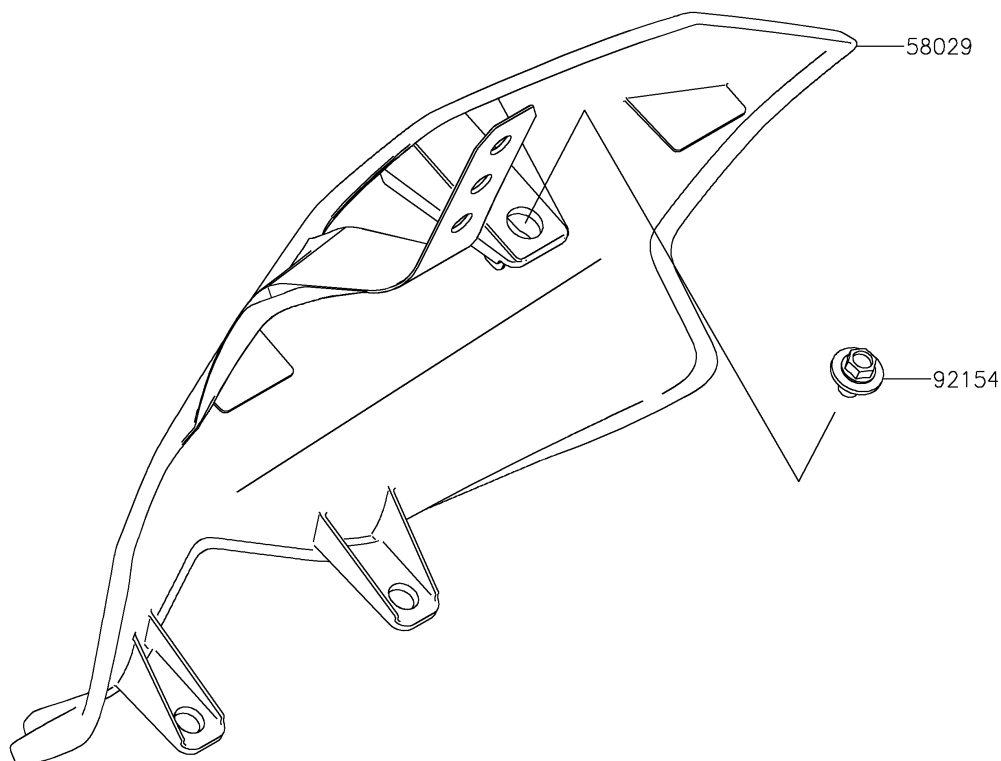

2024 KX™ 450X

PARTS DIAGRAM

Accessory(Number Plate)

F2910

WOD

2024 KX™ 450X

PARTS LIST

Accessory(Number Plate)

Kawasaki

Let the Good Times Roll®

ITEM NAME

PART NUMBER

QUANTITY
