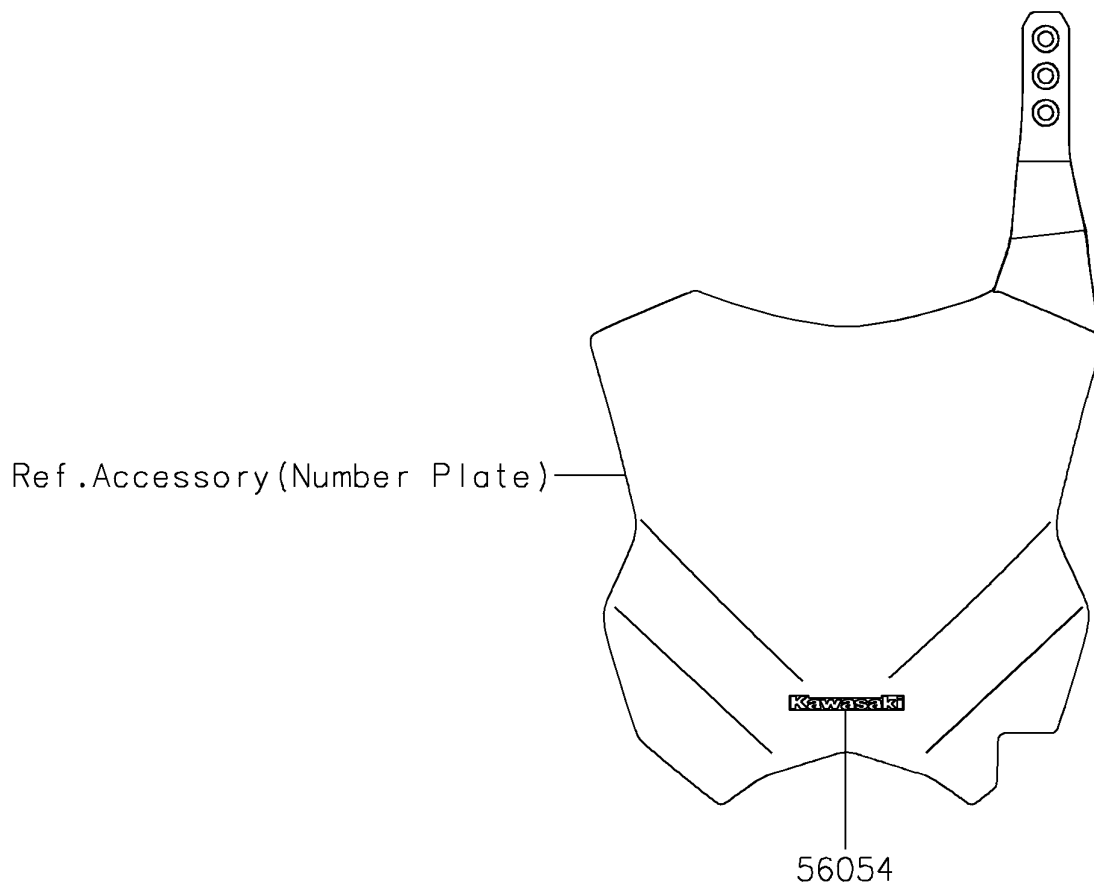

2025 KX450X

PARTS DIAGRAM

Decals(NSFNN/NTFNN)

F2861A

2025 KX450X

PARTS LIST

Decals(NSFNN/NTFNN)

Kawasaki

Let the Good Times Roll®

ITEM NAME

PART NUMBER

QUANTITY
