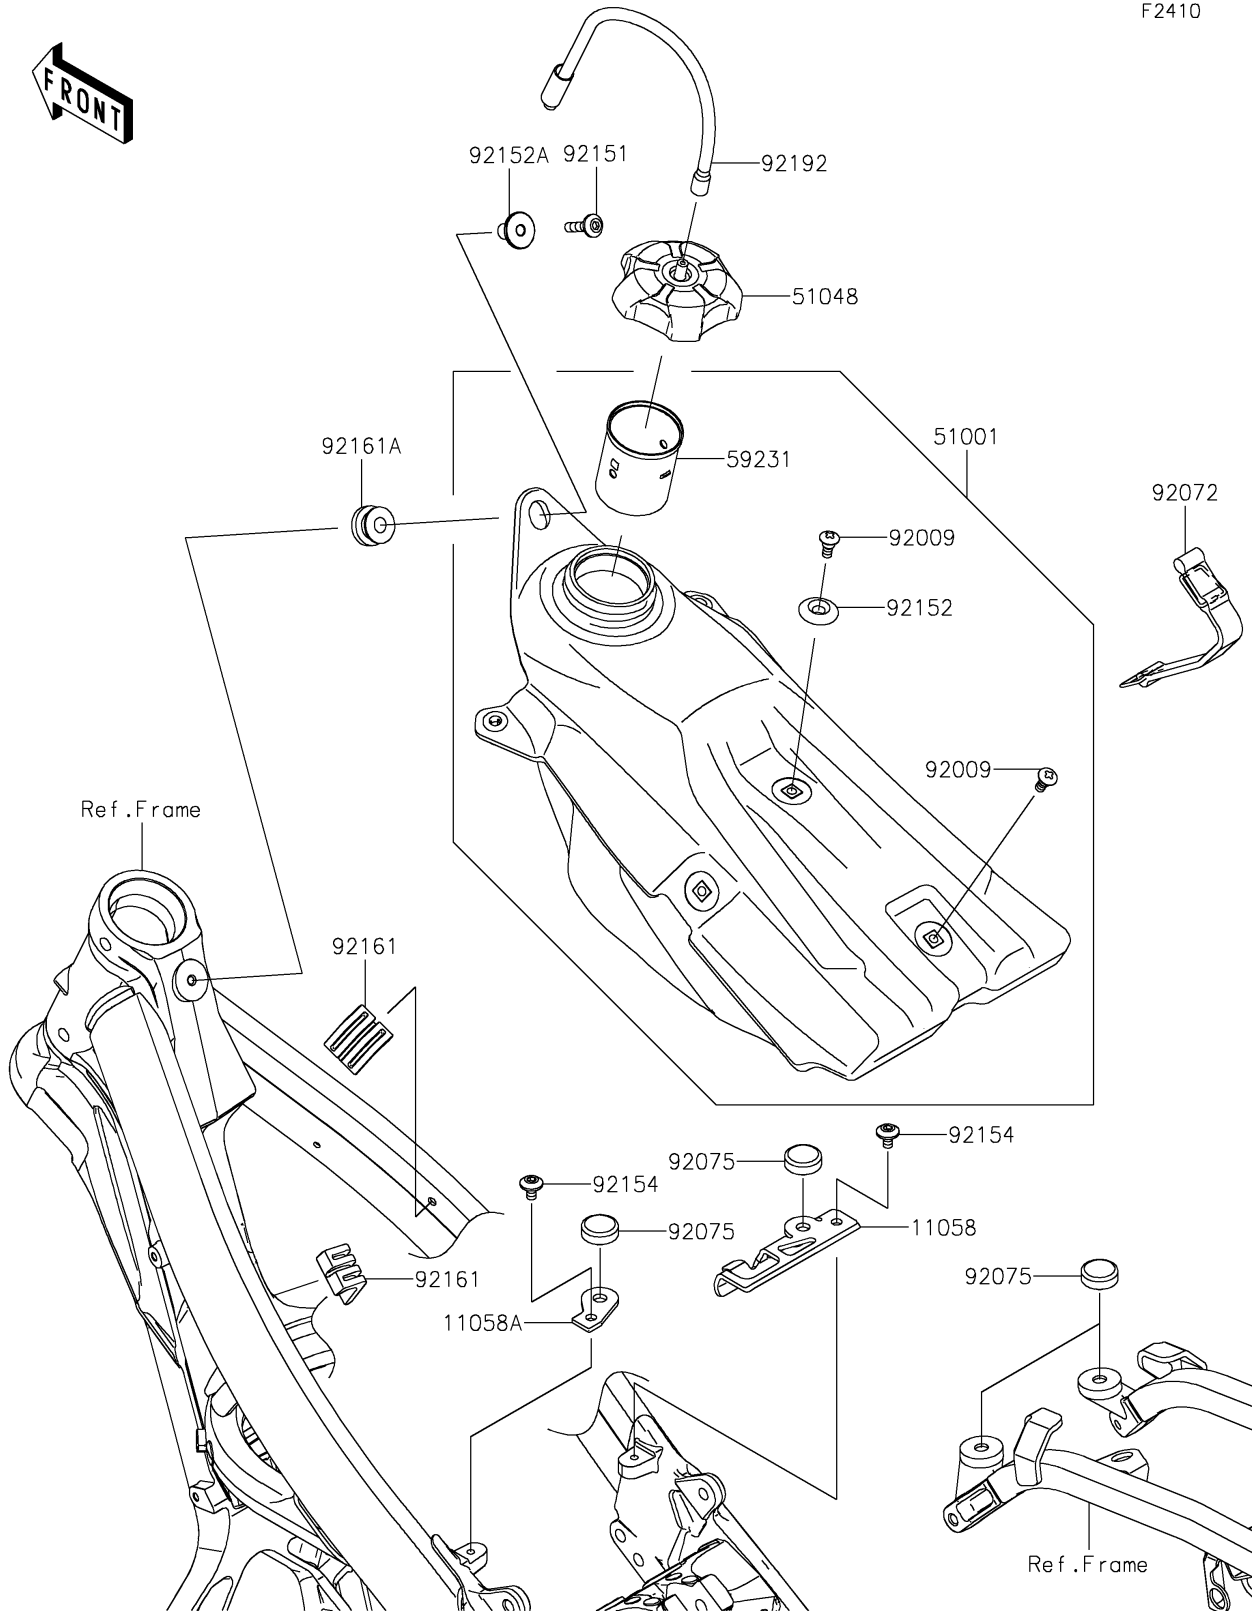

2025 KX450X

PARTS DIAGRAM

Fuel Tank

F2410

2025 KX450X

PARTS LIST

Fuel Tank

Kawasaki

Let the Good Times Roll®

ITEM NAME

PART NUMBER

QUANTITY
