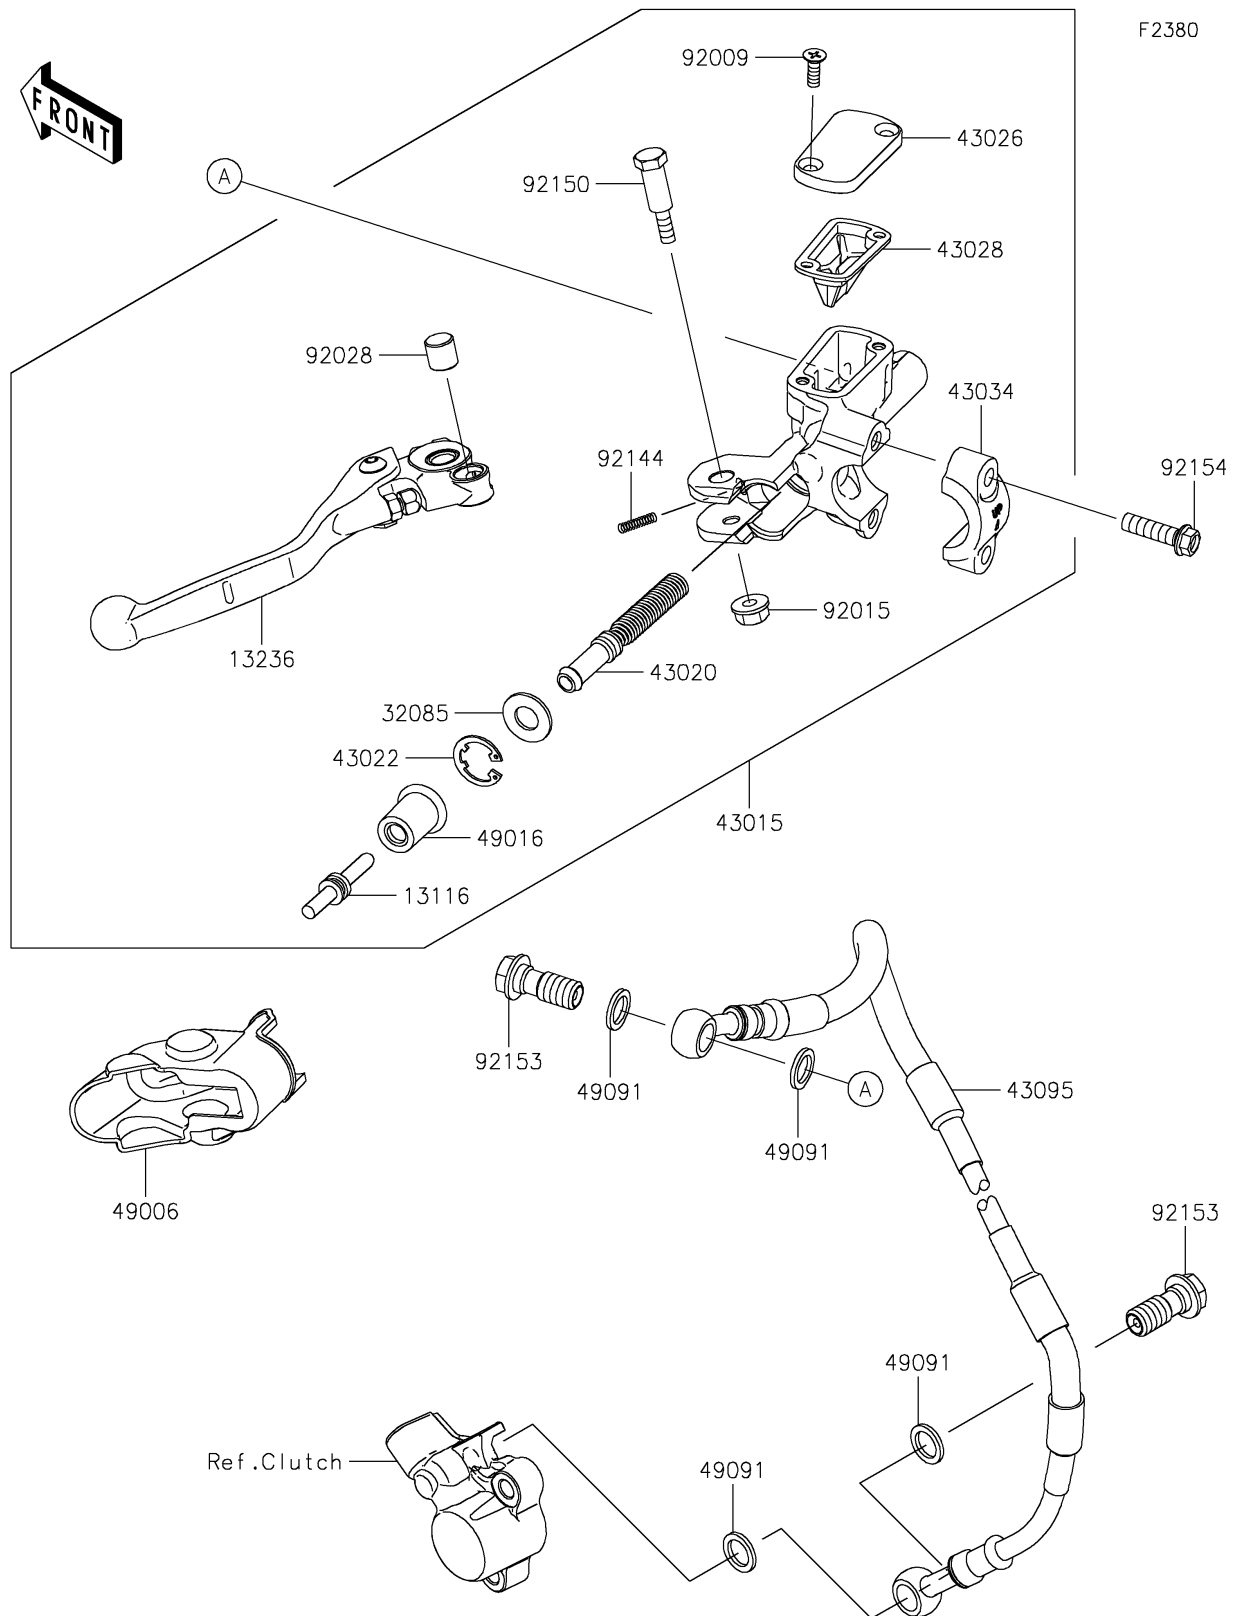

2024 KX™ 450X

PARTS DIAGRAM

Clutch Master Cylinder

2024 KX™ 450X

PARTS LIST

Clutch Master Cylinder

ITEM NAME

PART NUMBER

QUANTITY
