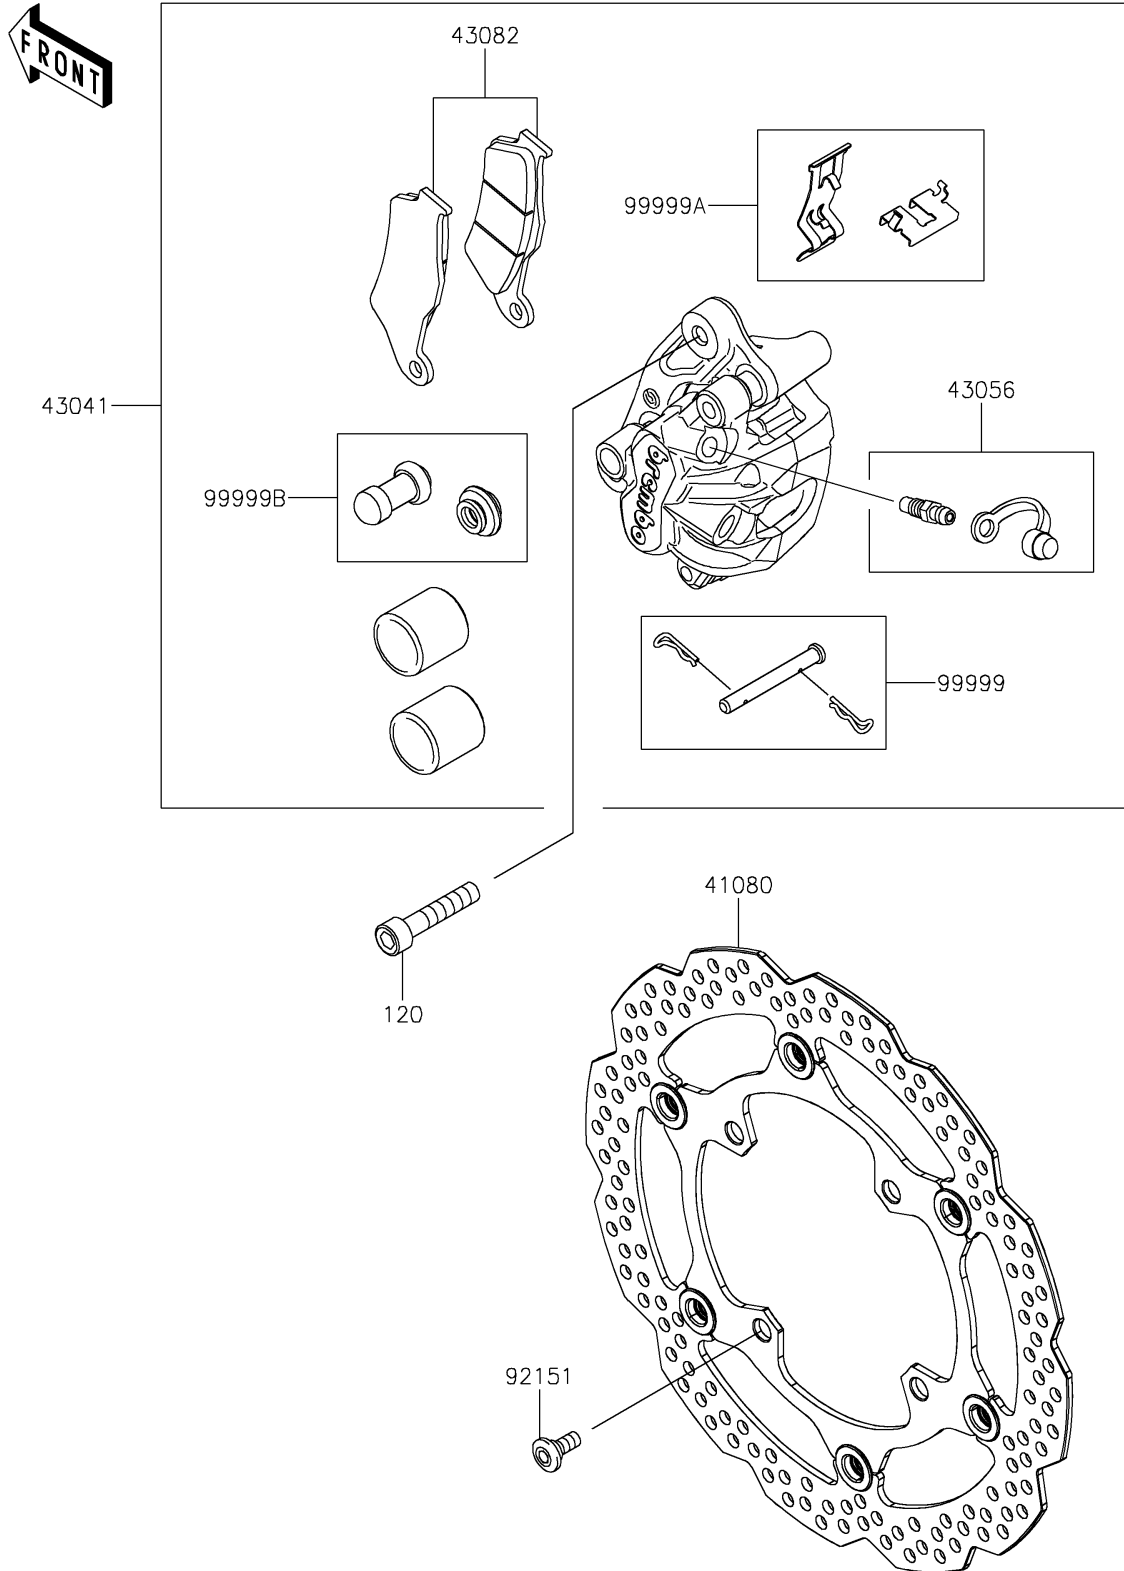

2024 KX™ 450X

PARTS DIAGRAM

Front Brake

F2292

2024 KX™ 450X

PARTS LIST

Front Brake

ITEM NAME

PART NUMBER

QUANTITY
