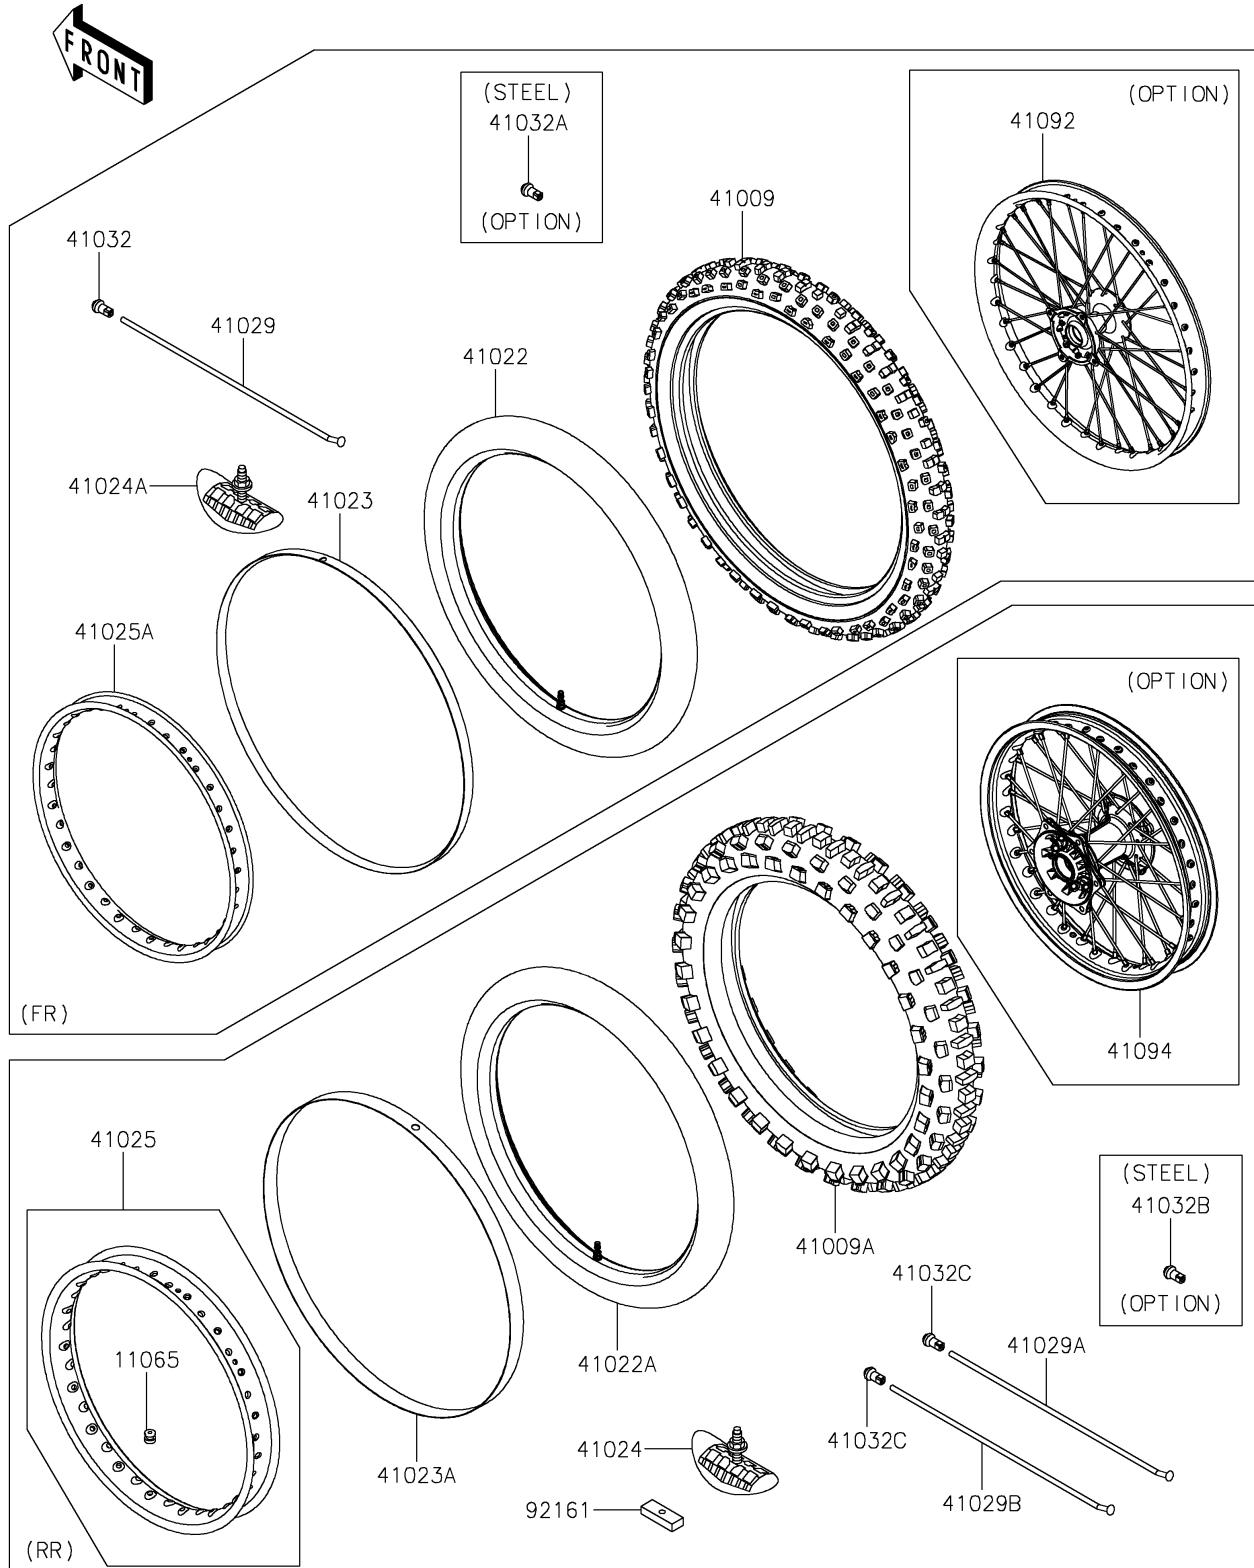

2025 KX450X

PARTS DIAGRAM

Wheels/Tires

F2210

2025 KX450X

PARTS LIST

Wheels/Tires

Kawasaki

Let the Good Times Roll®

ITEM NAME

PART NUMBER

QUANTITY
