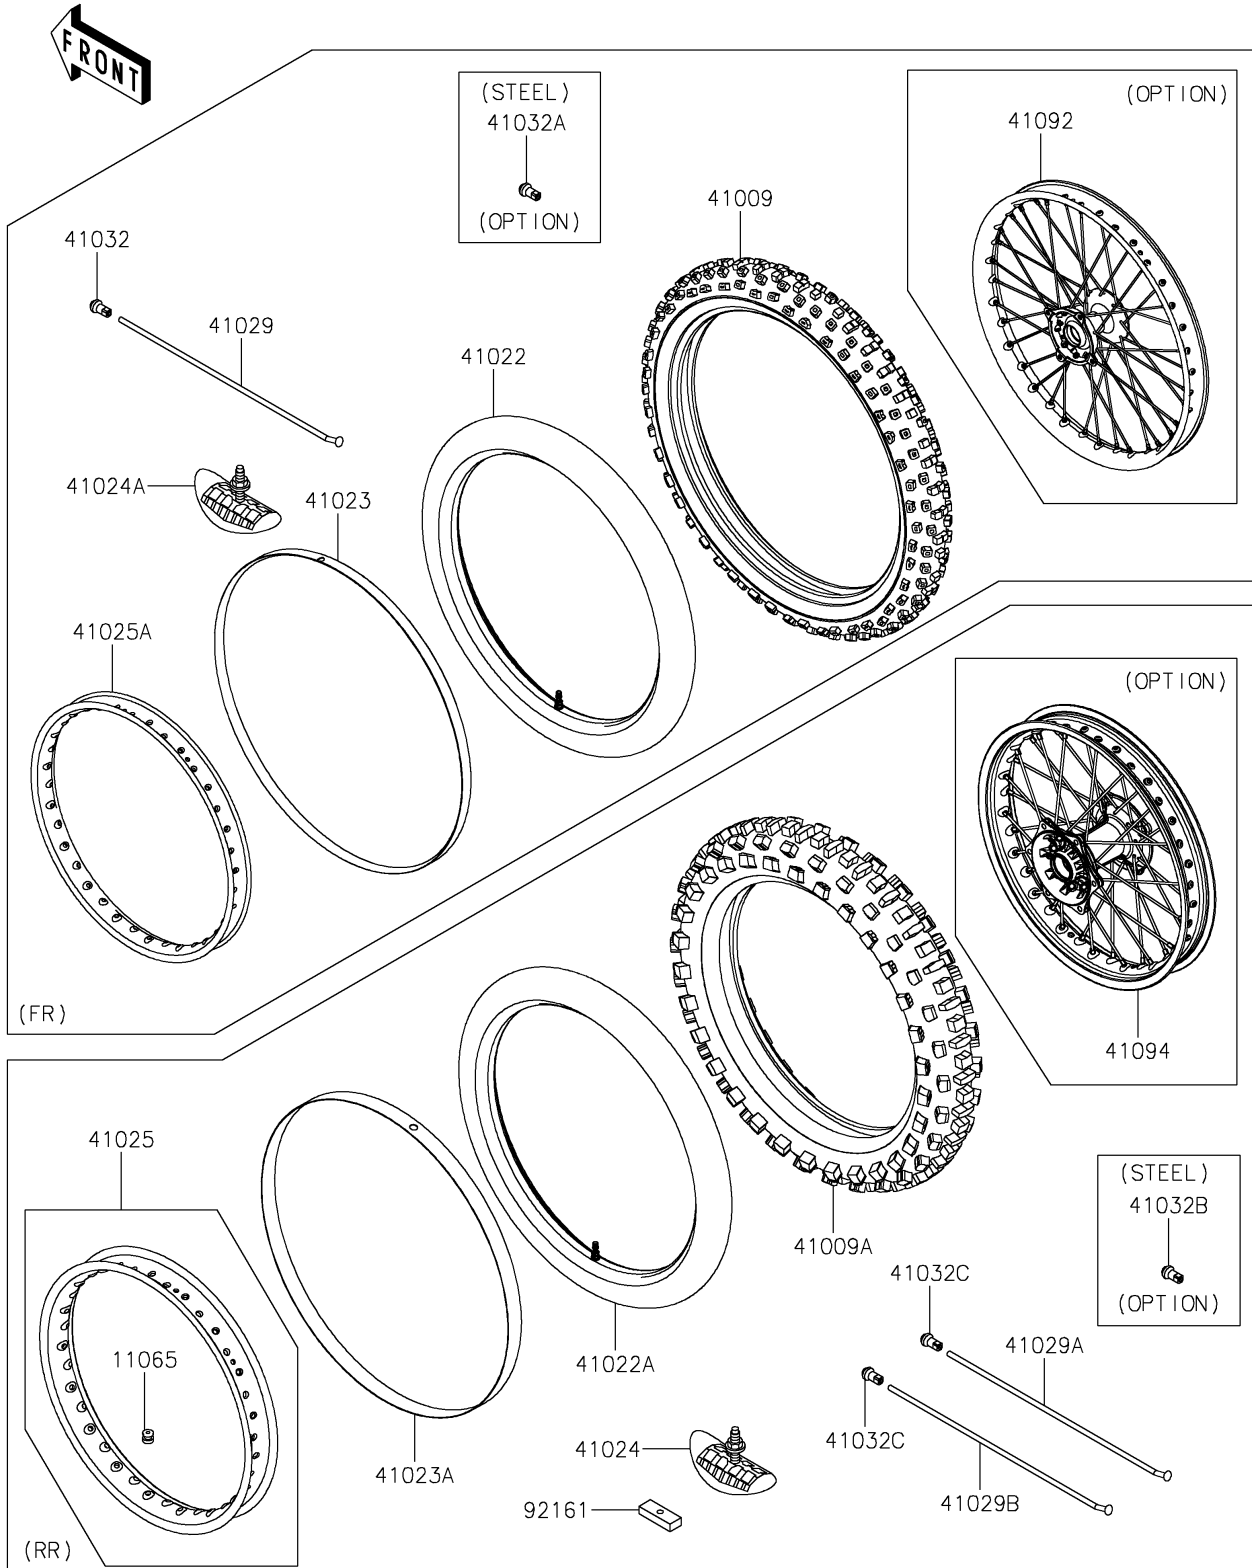

2024 KX™ 450X

PARTS DIAGRAM

Wheels/Tires

F2210

2024 KX™ 450X

PARTS LIST

Wheels/Tires

Kawasaki

Let the Good Times Roll®

ITEM NAME

PART NUMBER

QUANTITY
