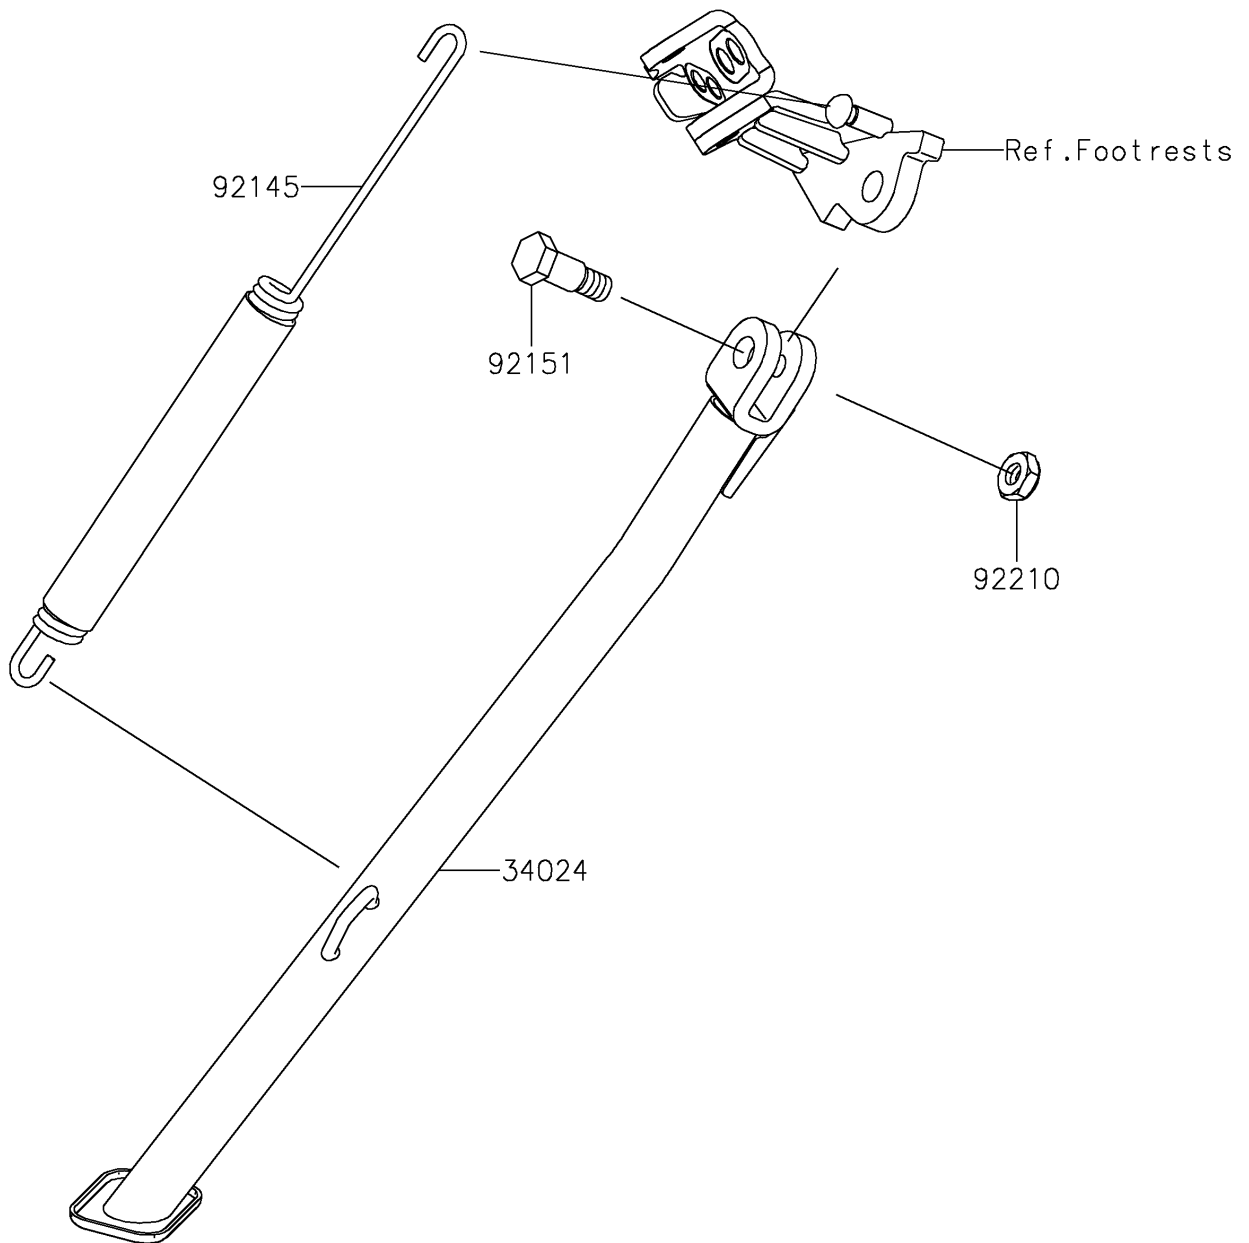

2024 KX™ 450X

PARTS DIAGRAM

Stand(s)

F2190

2024 KX™ 450X

PARTS LIST

Stand(s)

ITEM NAME

PART NUMBER

QUANTITY
