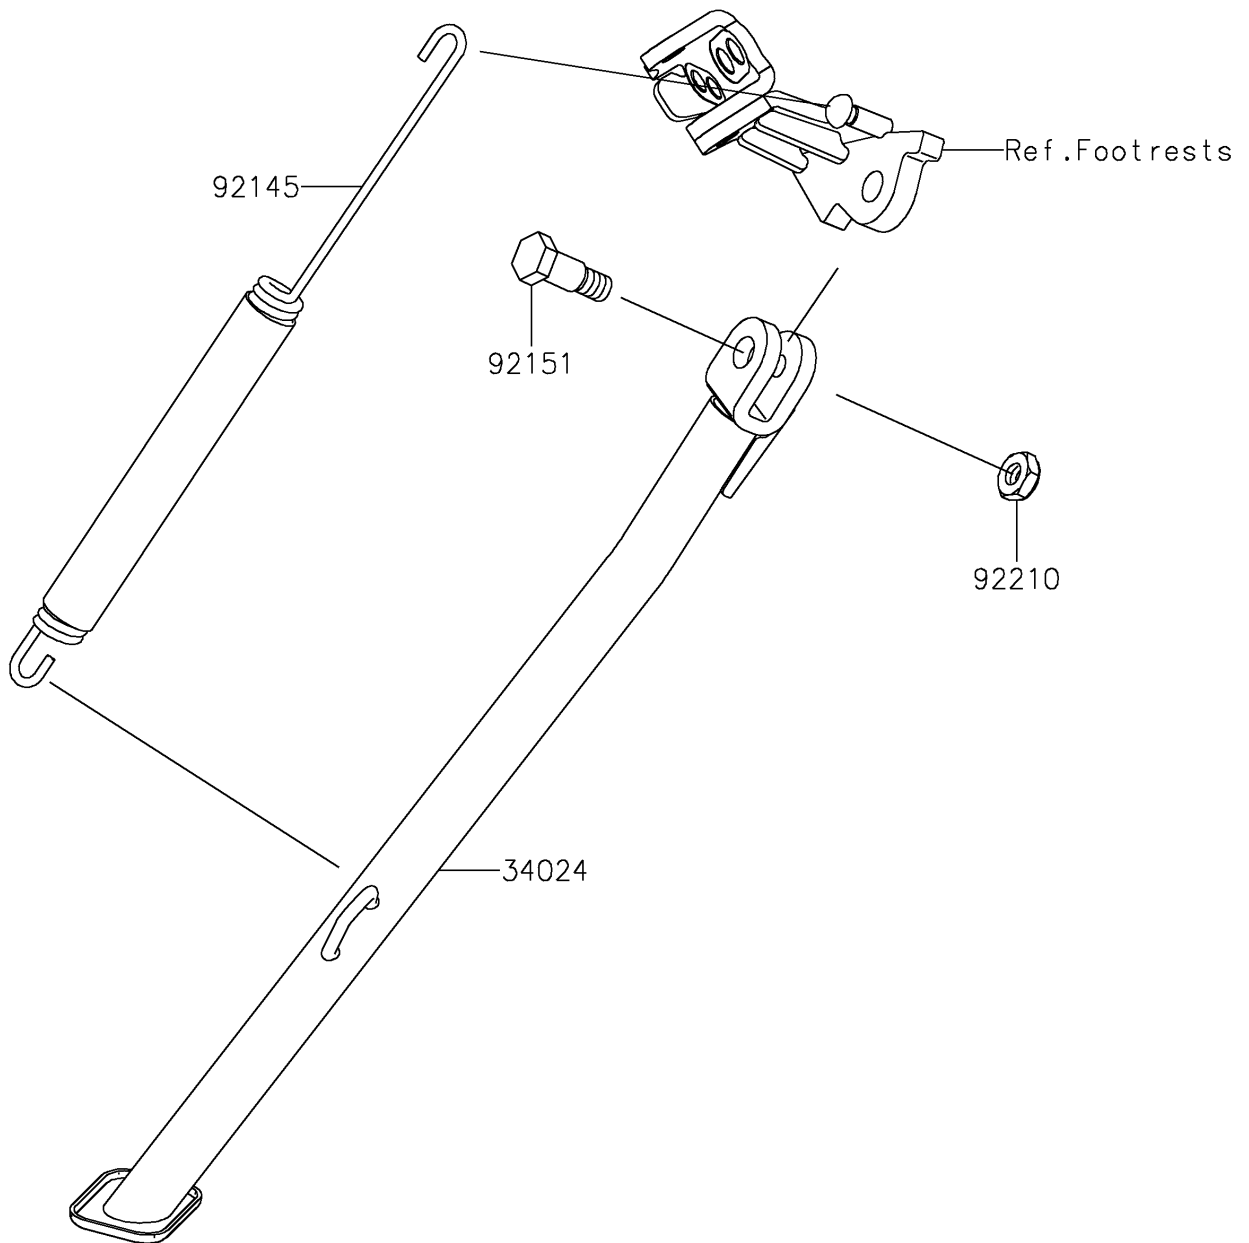

2024 KX™ 450X

PARTS DIAGRAM

Stand(s)

F2190

2024 KX™ 450X

PARTS LIST

Stand(s)

Kawasaki

Let the Good Times Roll®

ITEM NAME

PART NUMBER

QUANTITY
