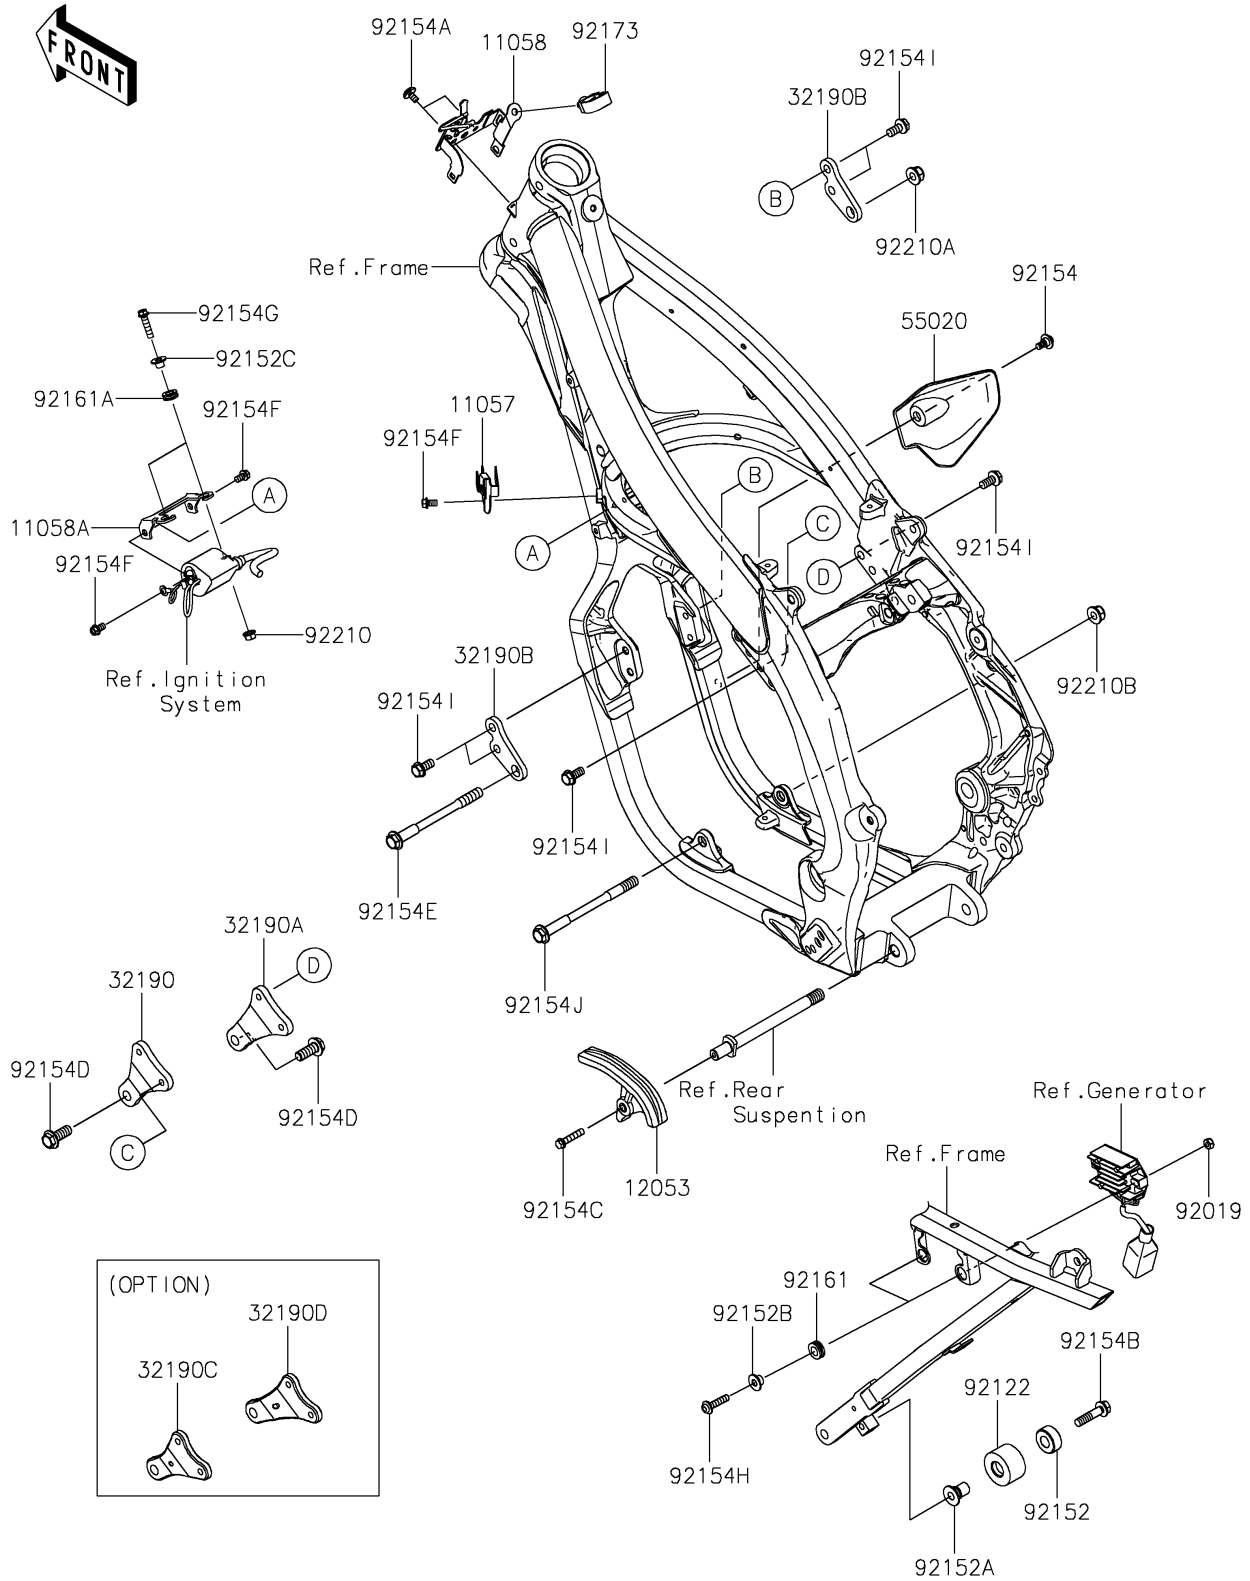

2024 KX™ 450X

PARTS DIAGRAM

Frame Fittings

F2131

2024 KX™ 450X

PARTS LIST

Frame Fittings

Kawasaki

Let the Good Times Roll®

ITEM NAME

PART NUMBER

QUANTITY
