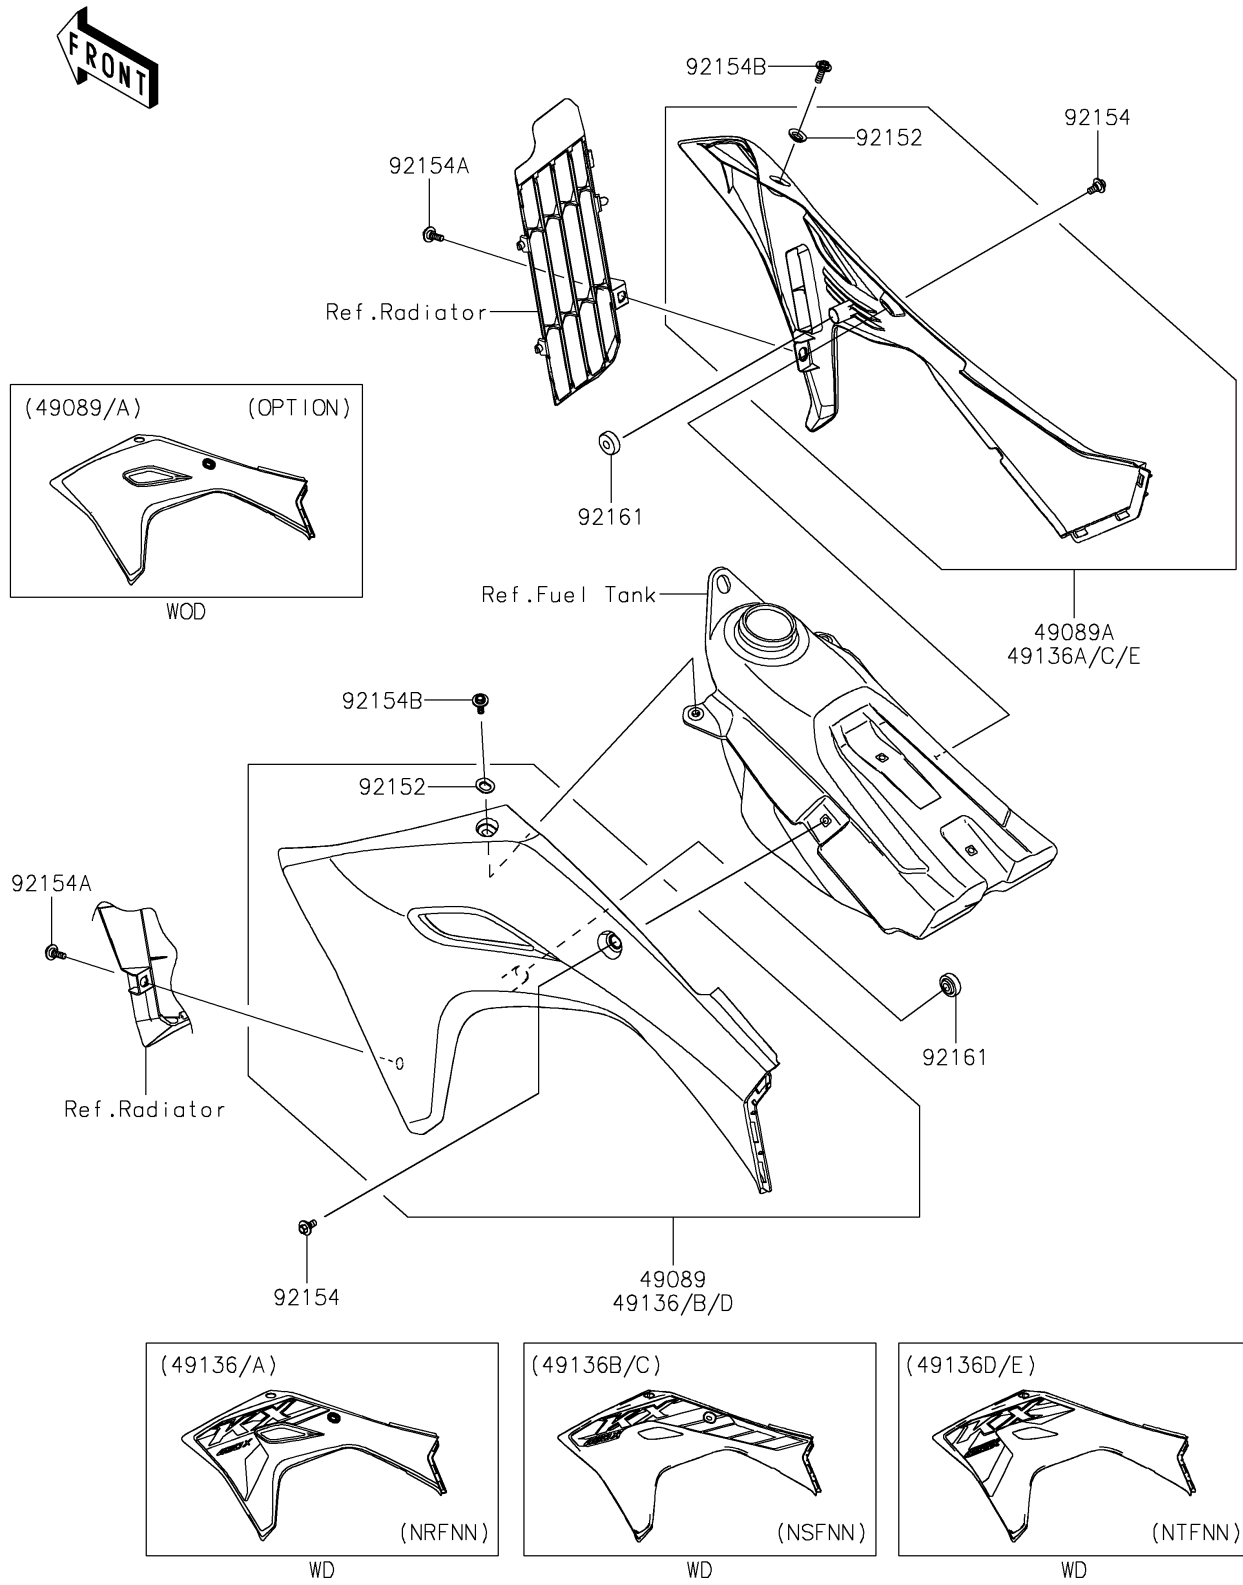

2024 KX™ 450X

PARTS DIAGRAM

Engine Shrouds

E3036

2024 KX™ 450X

PARTS LIST

Engine Shrouds

Kawasaki

Let the Good Times Roll®

ITEM NAME

PART NUMBER

QUANTITY
