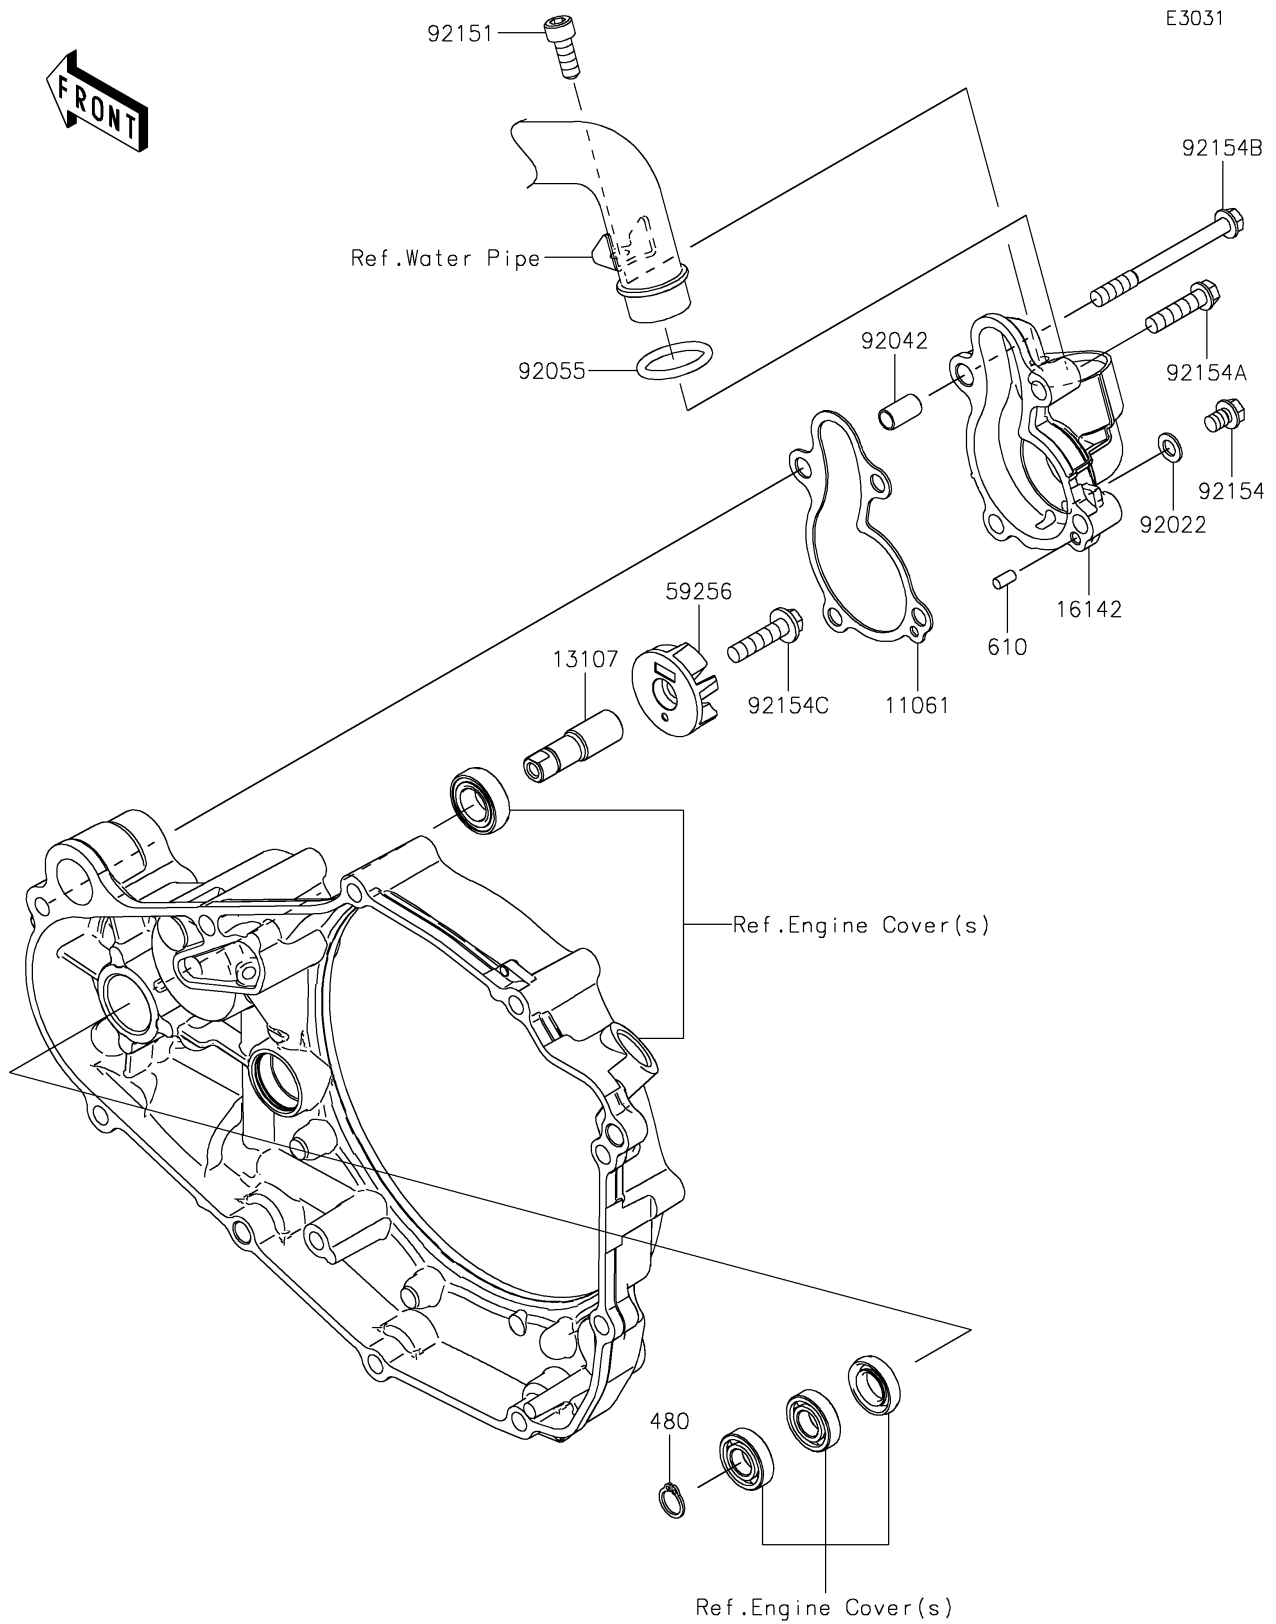

2024 KX™ 450X

PARTS DIAGRAM

Water Pump

2024 KX™ 450X

PARTS LIST

Water Pump

Kawasaki

Let the Good Times Roll®

ITEM NAME

PART NUMBER

QUANTITY
