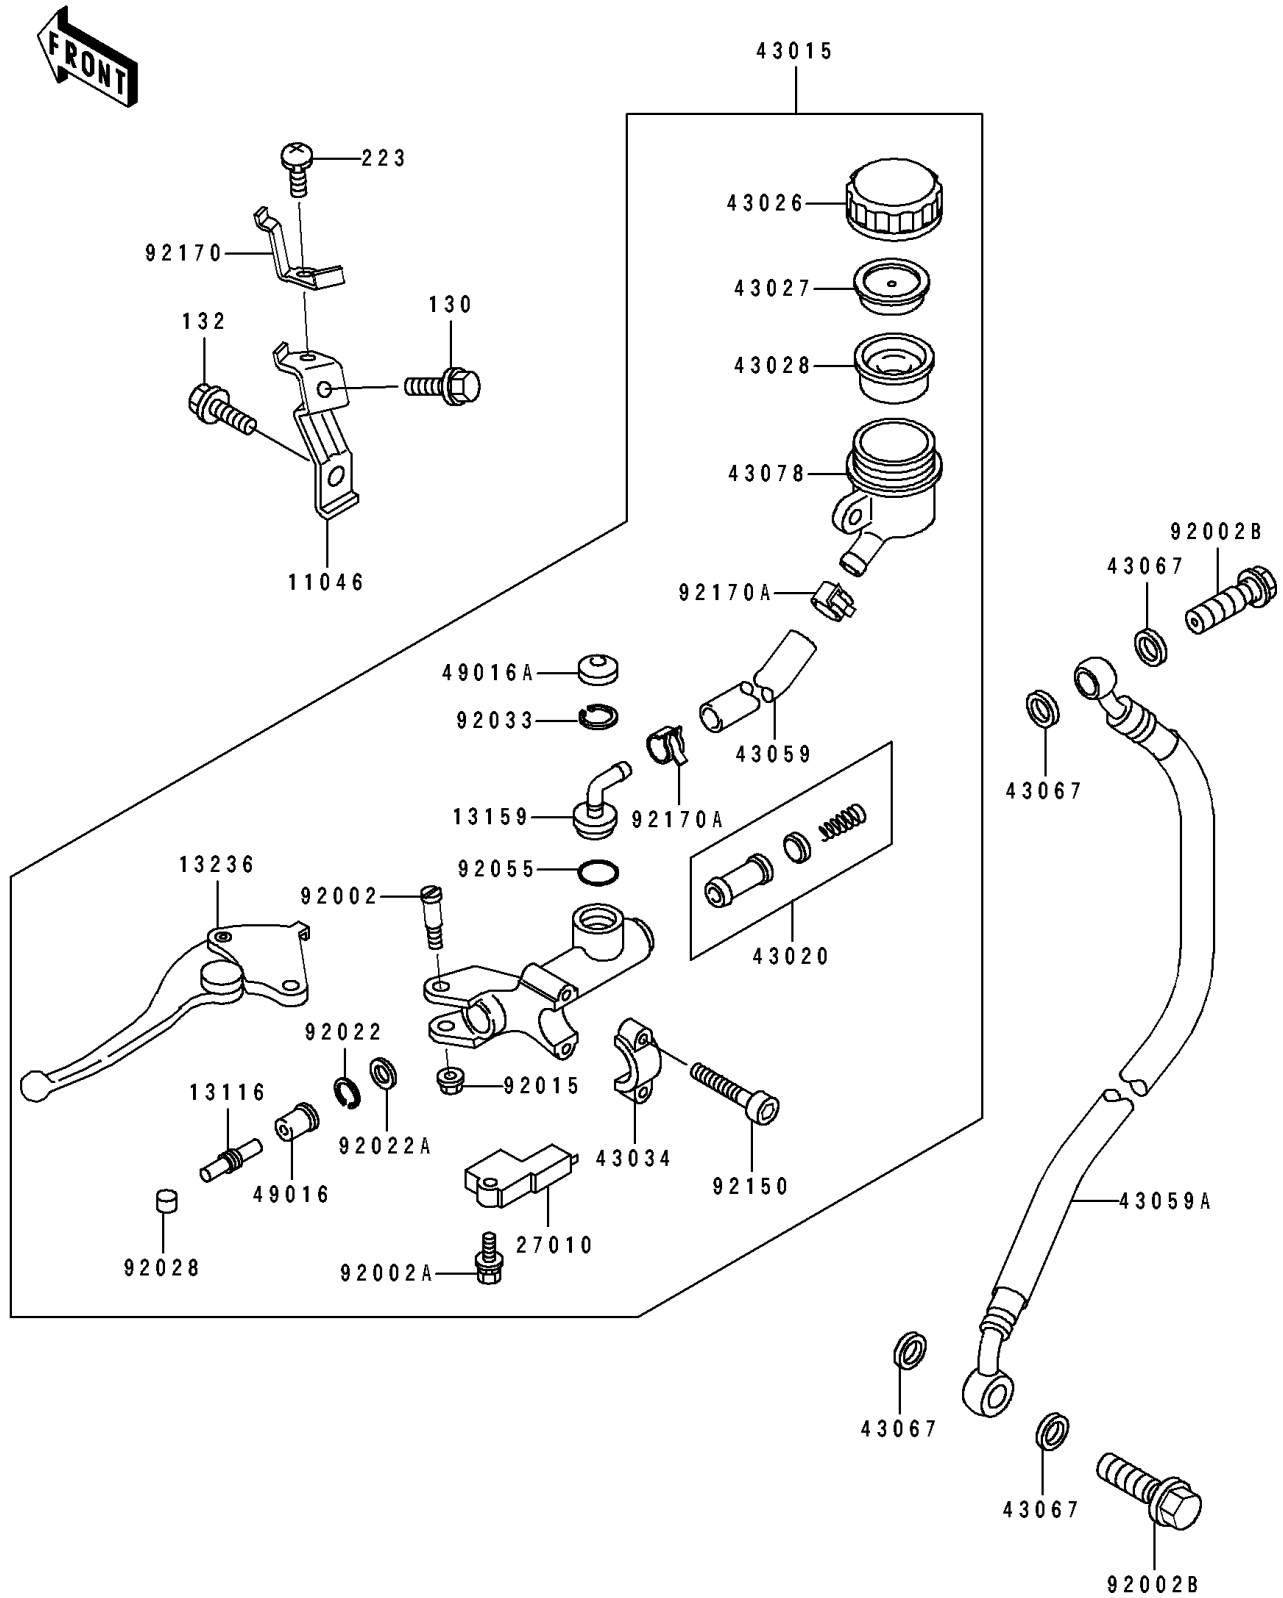

1991 Ninja[®] ZX[™]-7

PARTS DIAGRAM

Clutch Master Cylinder

F2380

1991 Ninja[®] ZX[™]-7

PARTS LIST

Clutch Master Cylinder

ITEM NAME

PART NUMBER

QUANTITY
