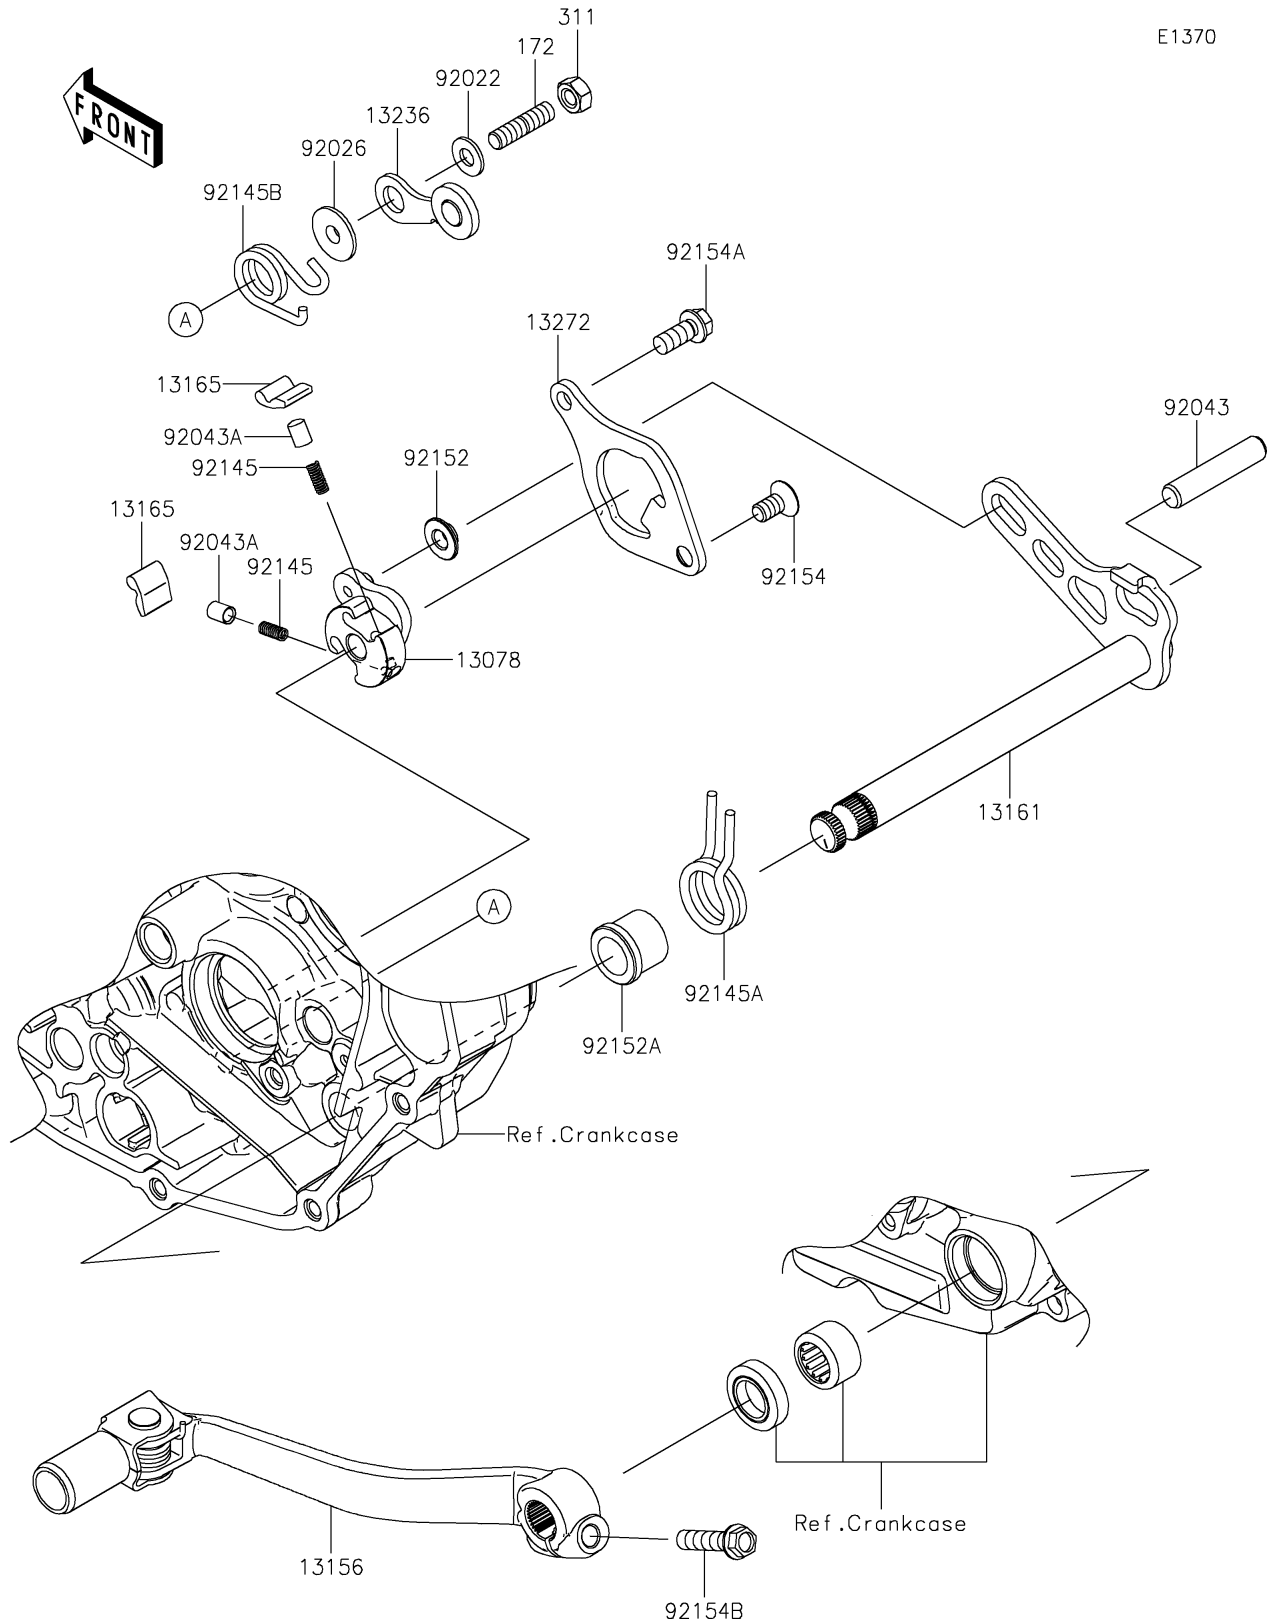

2025 KX450X

PARTS DIAGRAM

Gear Change Mechanism

E1370

2025 KX450X

PARTS LIST

Gear Change Mechanism

Kawasaki

Let the Good Times Roll®

ITEM NAME

PART NUMBER

QUANTITY
