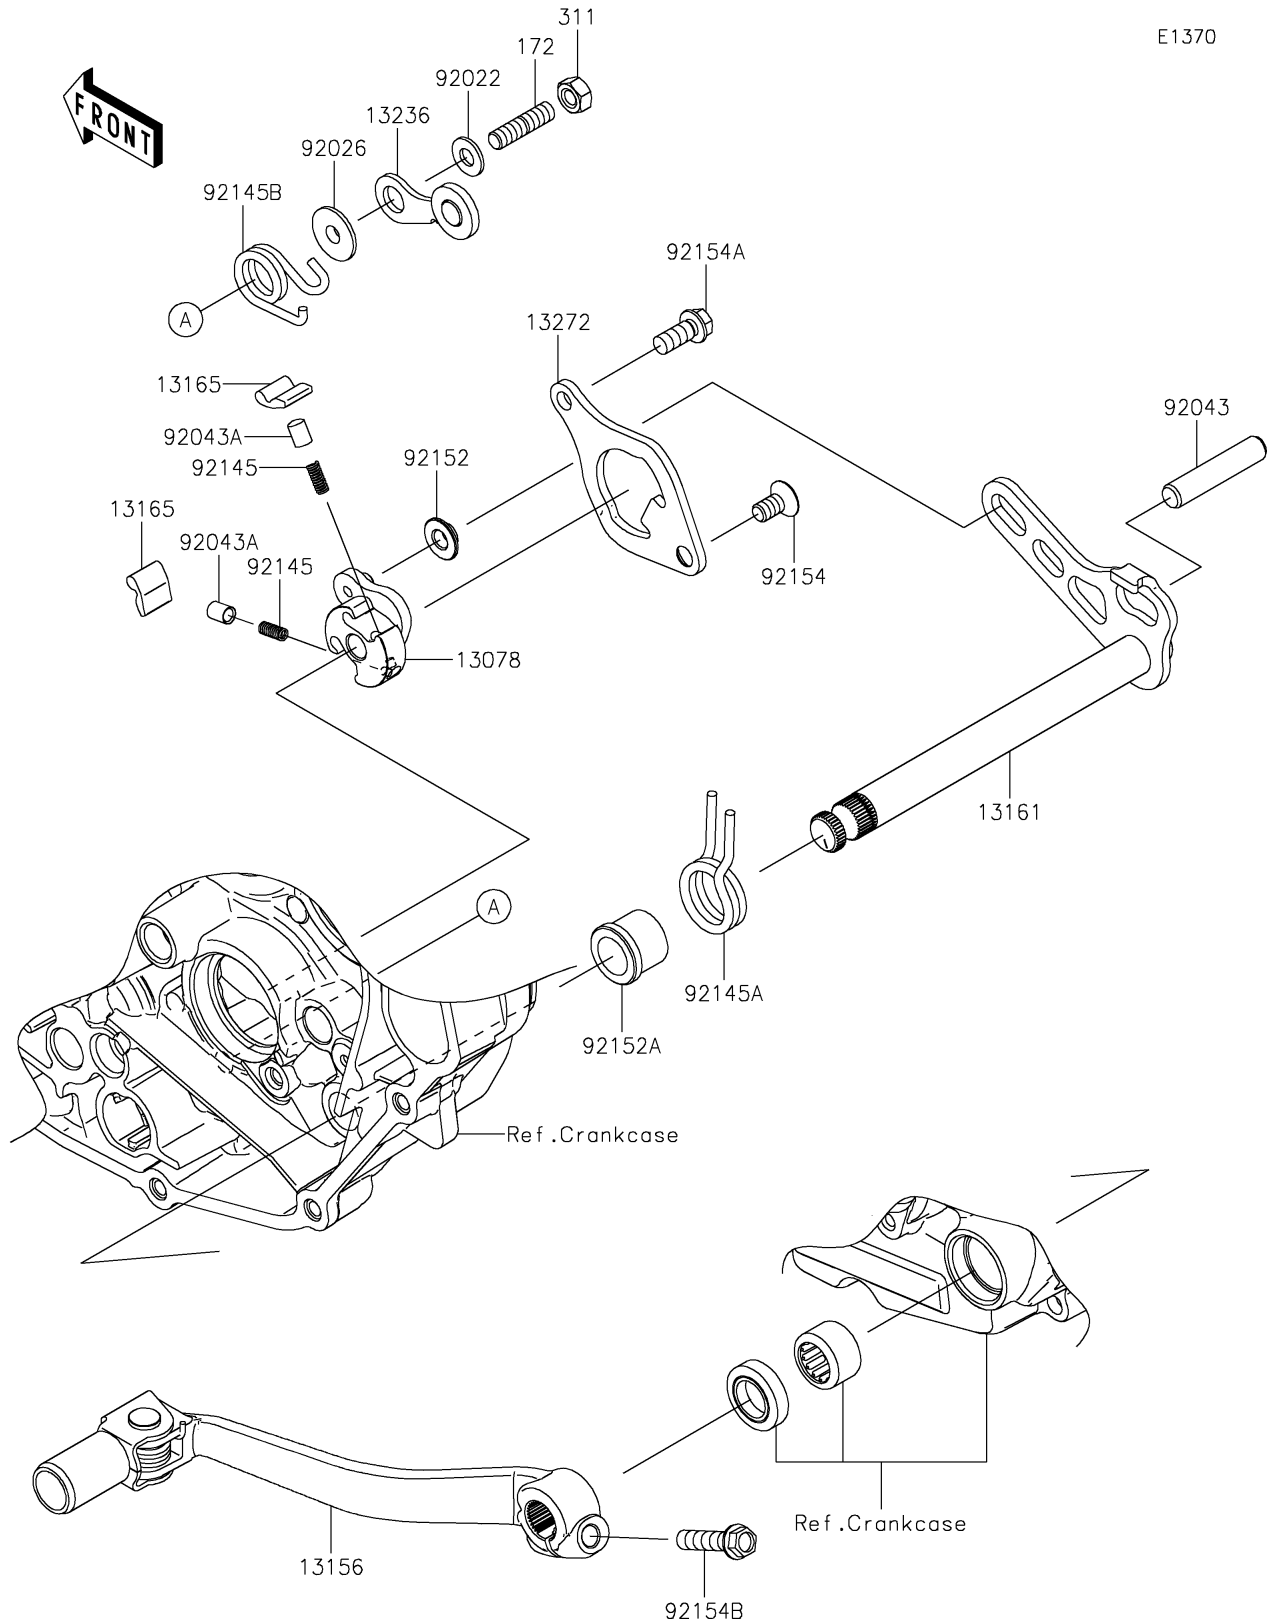

2024 KX™ 450X

PARTS DIAGRAM

Gear Change Mechanism

E1370

2024 KX™ 450X

PARTS LIST

Gear Change Mechanism

Kawasaki

Let the Good Times Roll®

ITEM NAME

PART NUMBER

QUANTITY
