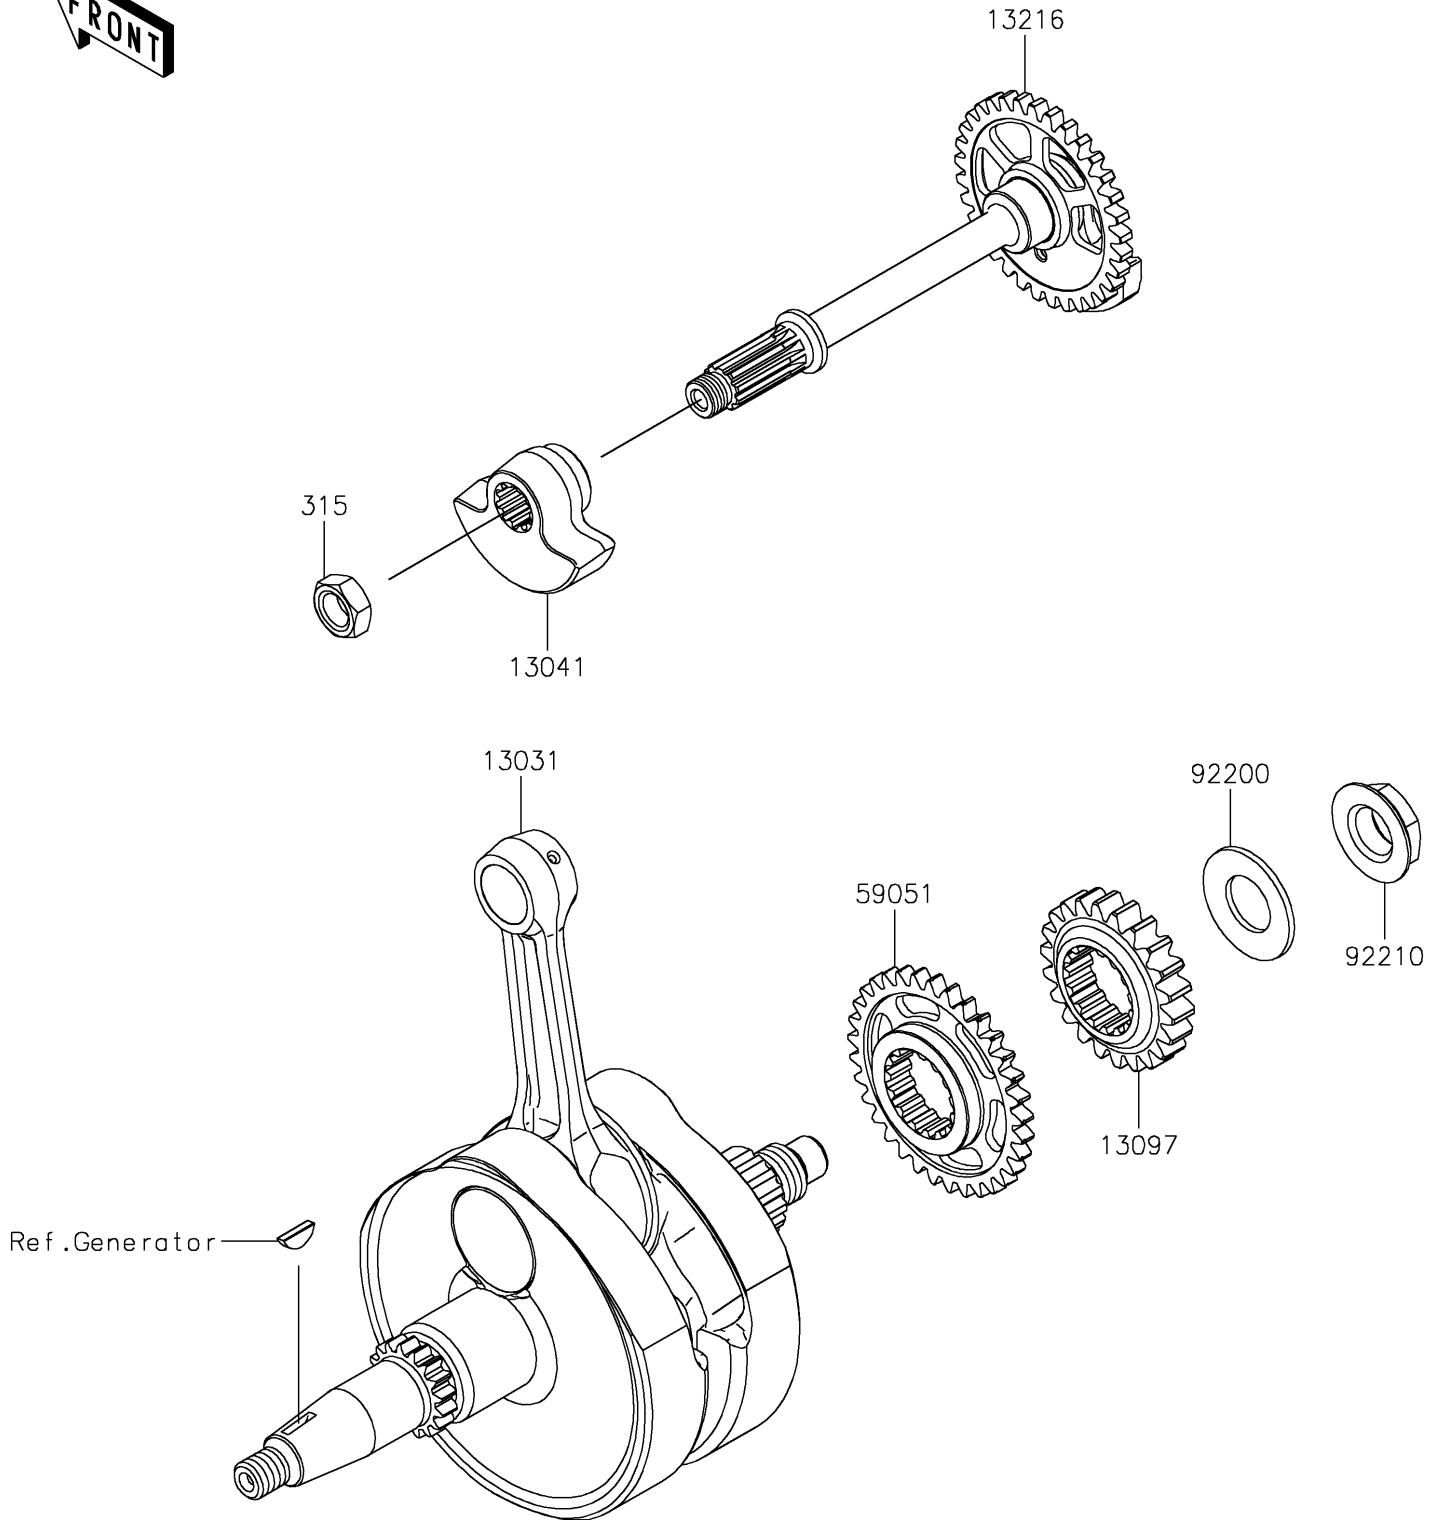

2025 KX450X

PARTS DIAGRAM

Crankshaft

E1321

2025 KX450X

PARTS LIST

Crankshaft

Kawasaki

Let the Good Times Roll®

ITEM NAME

PART NUMBER

QUANTITY
