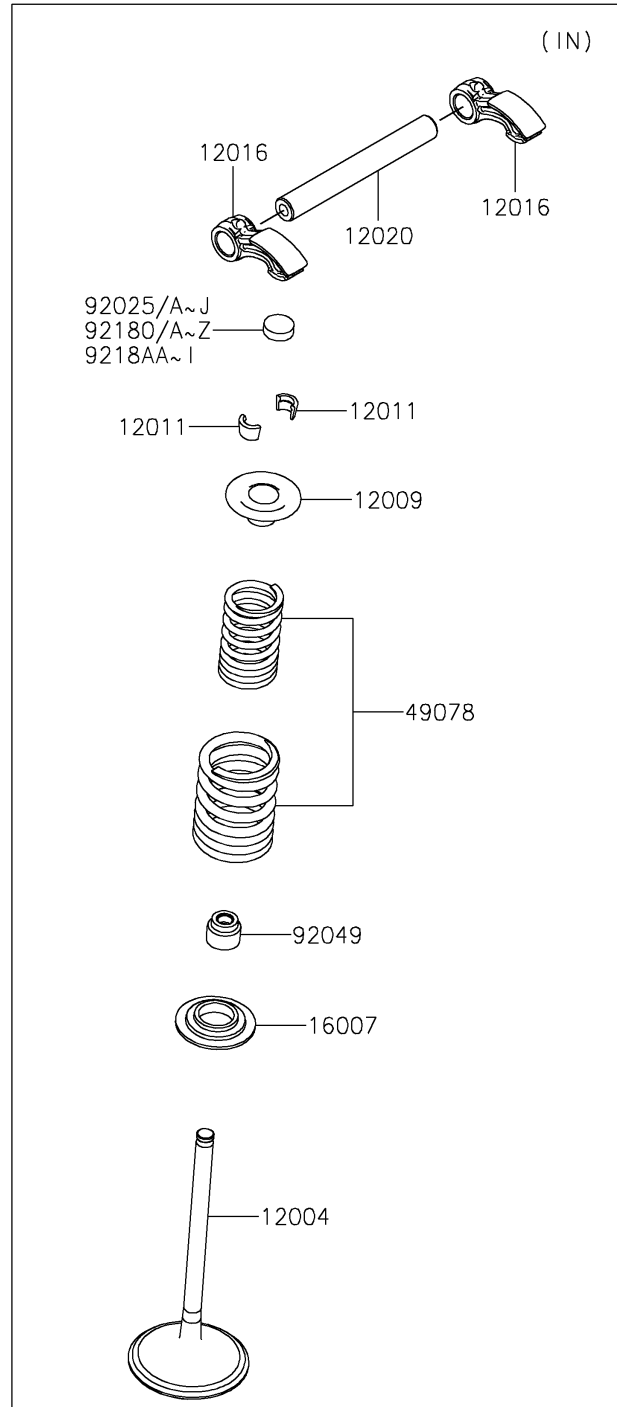

2025 KX450X

PARTS DIAGRAM

Valve(s)

E1210

2025 KX450X

PARTS LIST

Valve(s)

ITEM NAME

PART NUMBER

QUANTITY
