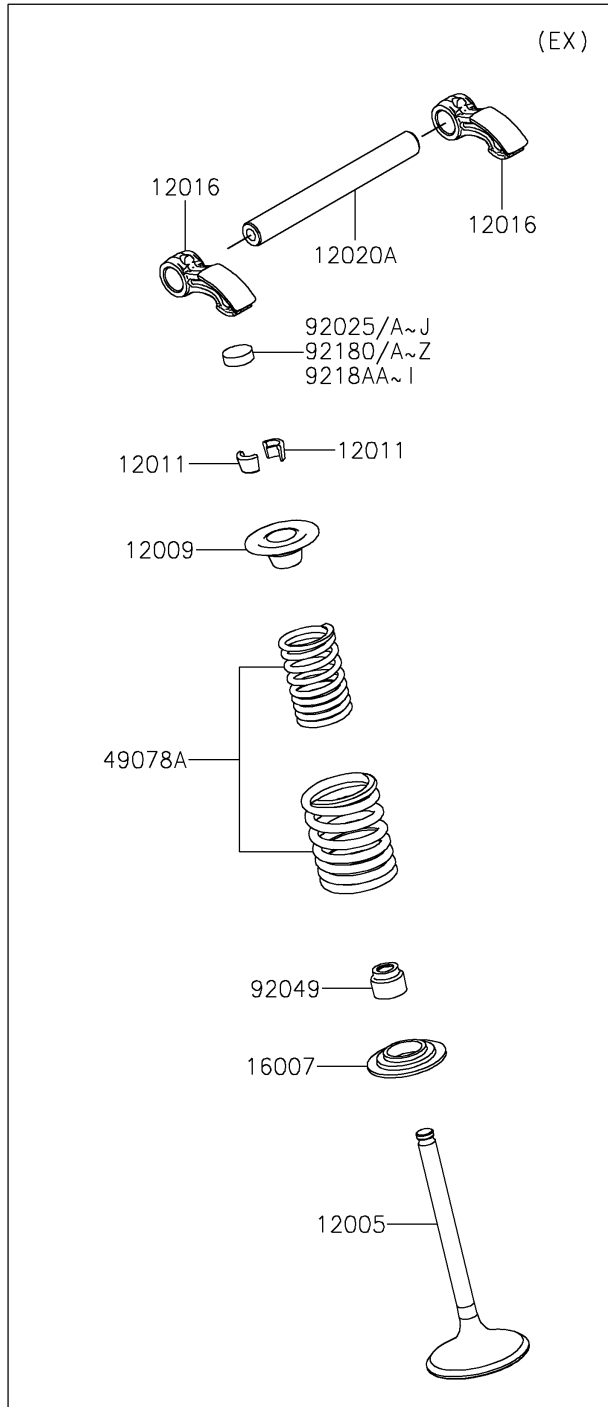

2025 KX450X

PARTS DIAGRAM

Valve(s)

E1210

2025 KX450X

PARTS LIST

Valve(s)

ITEM NAME

PART NUMBER

QUANTITY
