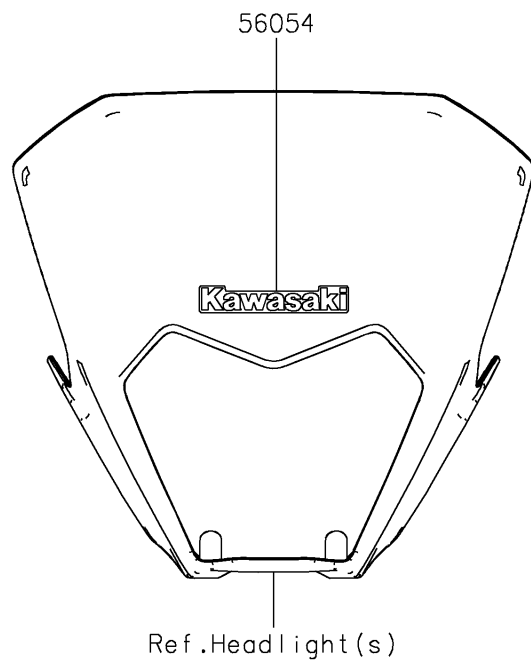

2026 KLX[®] 300

PARTS DIAGRAM

Decals(Green)(FTFNN/FTFNL)

F2861F

2026 KLX[®] 300

PARTS LIST

Decals(Green)(FTFNN/FTFNL)

ITEM NAME

PART NUMBER

QUANTITY
