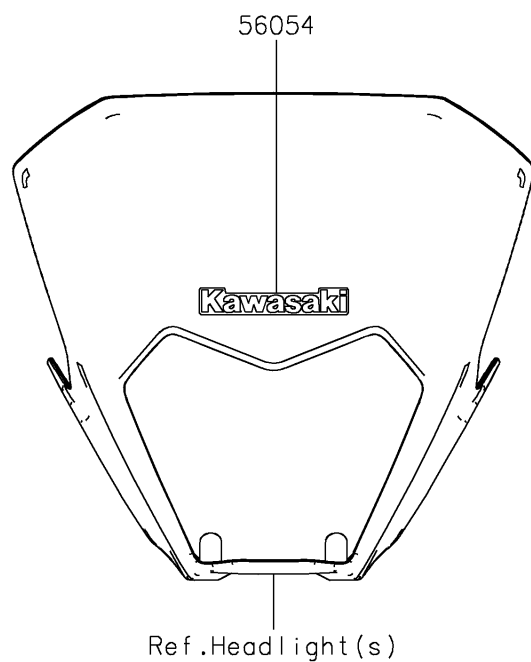

# 2026 KLX<sup>®</sup> 300

## PARTS DIAGRAM

Decals(White)(FTFNN/FTFNL)

F2861E