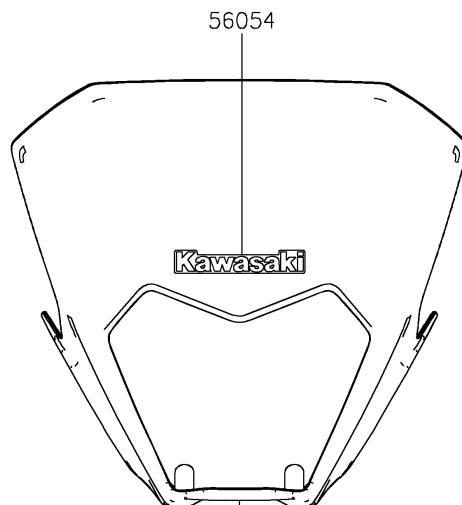

# 2026 KLX<sup>®</sup> 300

## PARTS DIAGRAM

Decals(Gray)(FSFNN/FSFNL)

F2861C

Ref. Headlight(s)

Ref. Radiator

Ref. Side Covers/Chain Cover