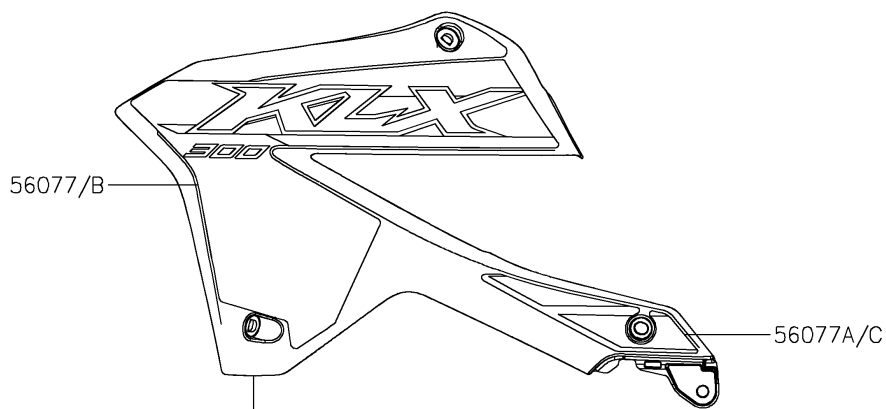

# 2026 KLX<sup>®</sup> 300

## PARTS DIAGRAM

Decals(Gray)(FSFNN/FSFNL)

F2861C

Ref. Headlight(s)

Ref. Radiator

Ref. Side Covers/Chain Cover