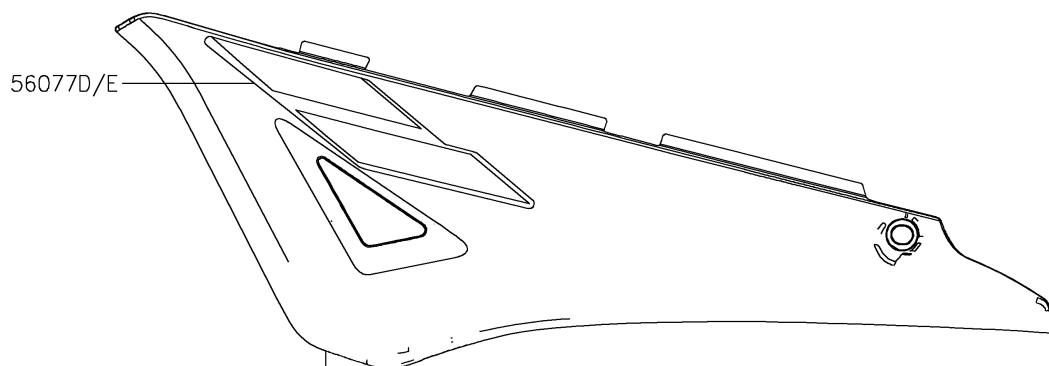

## PARTS DIAGRAM

Decals(Gray)(FSFNN/FSFNL)

F2861C

Ref. Headlight(s)

Ref. Radiator

Ref. Side Covers/Chain Cover