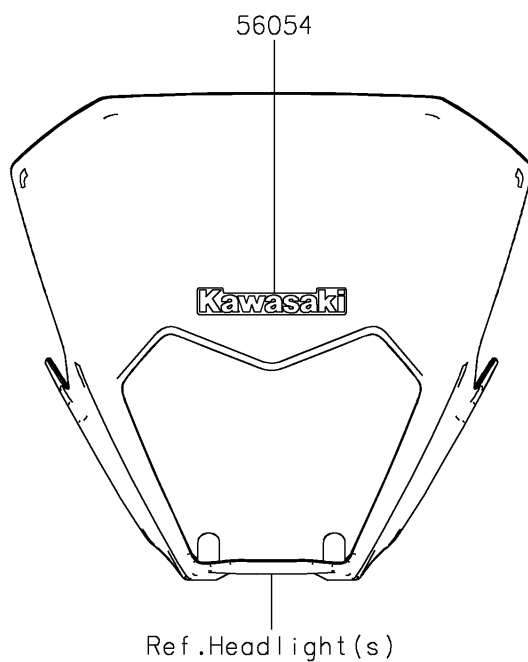

# 2024 KLX300

## PARTS DIAGRAM

Decals(Gray)(FRFAN/FRFAL)

F2861B