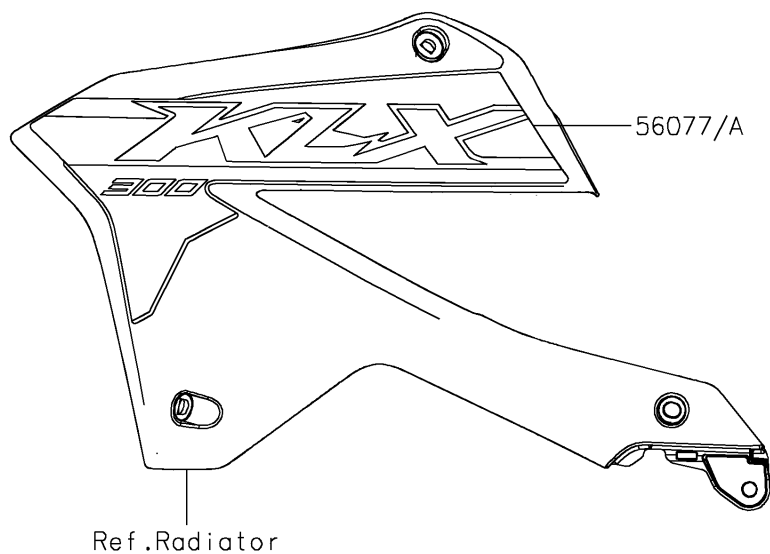

2024 KLX[®] 300

PARTS DIAGRAM

Decals(Gray)(FRFNN/FRFNL)

F2861

2024 KLX[®] 300

PARTS LIST

Decals(Gray)(FRFNN/FRFNL)

ITEM NAME

PART NUMBER

QUANTITY
