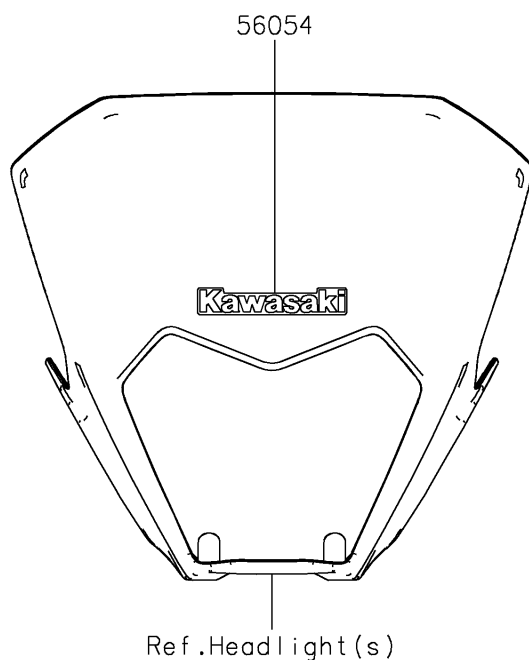

2024 KLX[®] 300

PARTS DIAGRAM

Decals(Gray)(FRFNN/FRFNL)

F2861

2024 KLX[®] 300

PARTS LIST

Decals(Gray)(FRFNN/FRFNL)

ITEM NAME

PART NUMBER

QUANTITY
