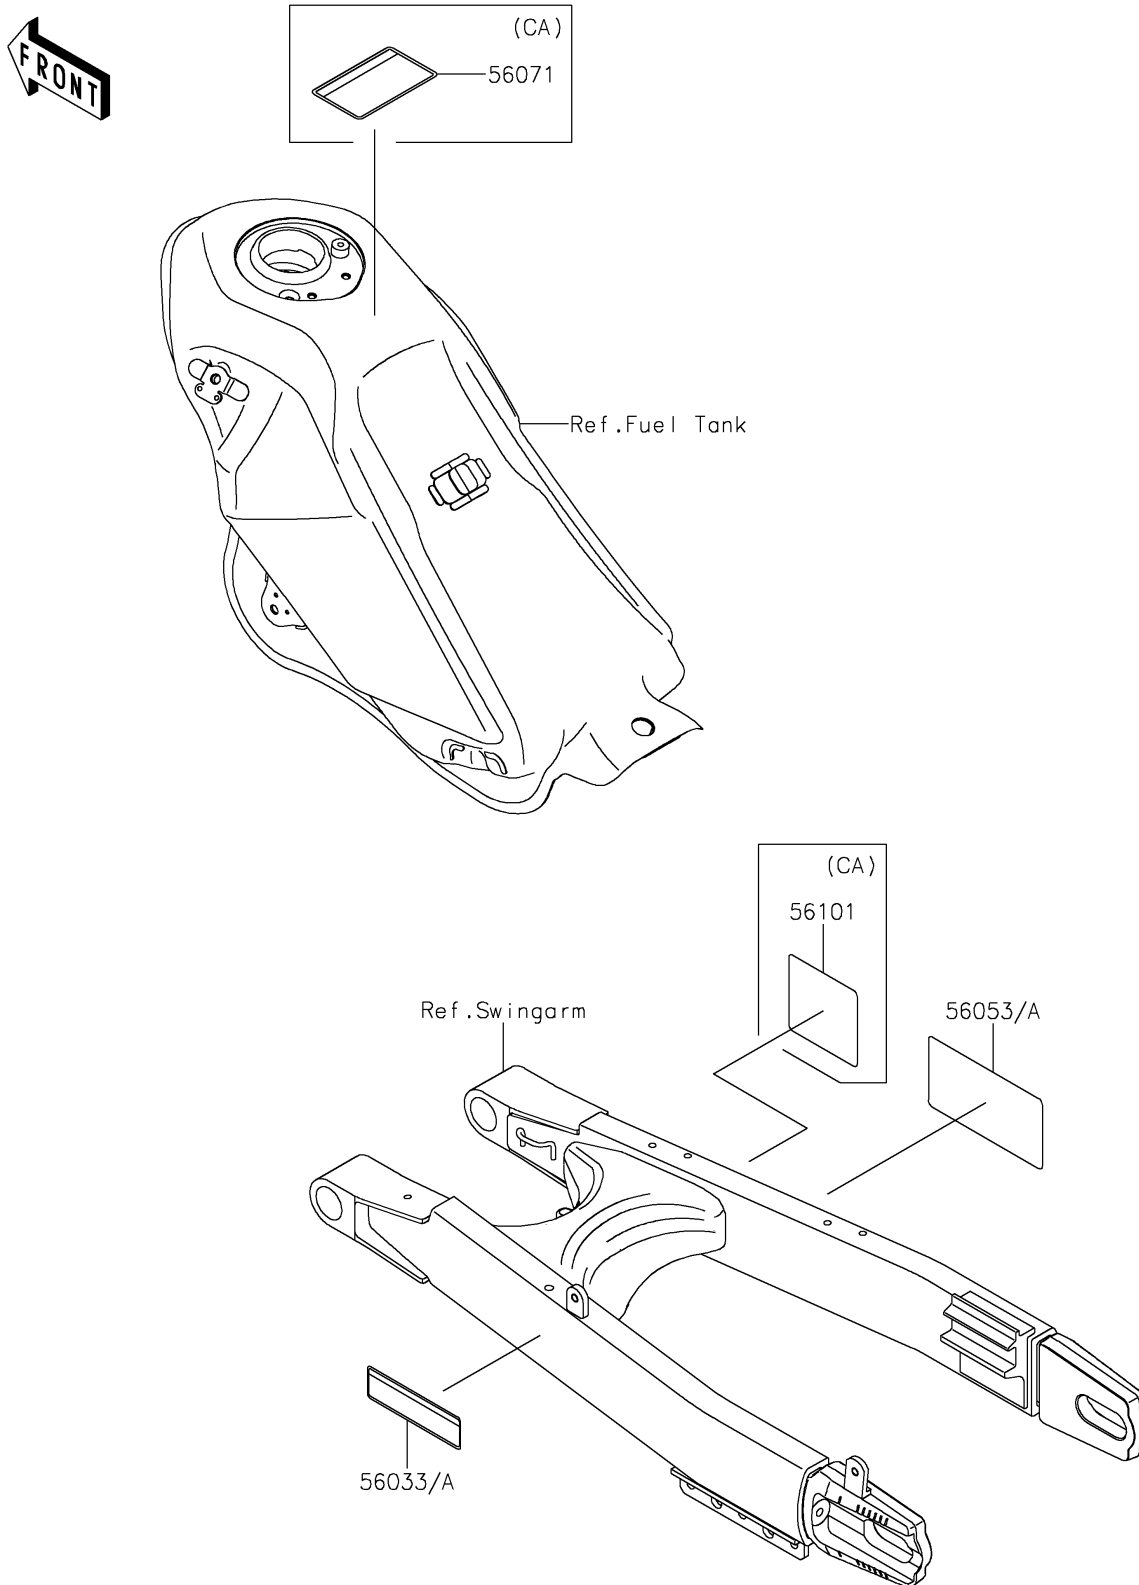

2025 KLX300

PARTS DIAGRAM

Labels

F2860

2025 KLX300

PARTS LIST

Labels

ITEM NAME	PART NUMBER	QUANTITY
LABEL-MANUAL,CHAIN (Ref # 56033)	56033-1478	1
LABEL-MANUAL,CHAIN (Ref # 56033A)	56033-1479	1
LABEL-SPECIFICATION,TIRE&LOAD (Ref # 56053)	56053-1912	1
LABEL-SPECIFICATION,TIRE&LOAD (Ref # 56053A)	56053-1913	1
LABEL-WARNING,EVAPO (Ref # 56071)	56071-1047	1
LABEL-CERTIFICATION,ROUTING (Ref # 56101)	56101-0044	1