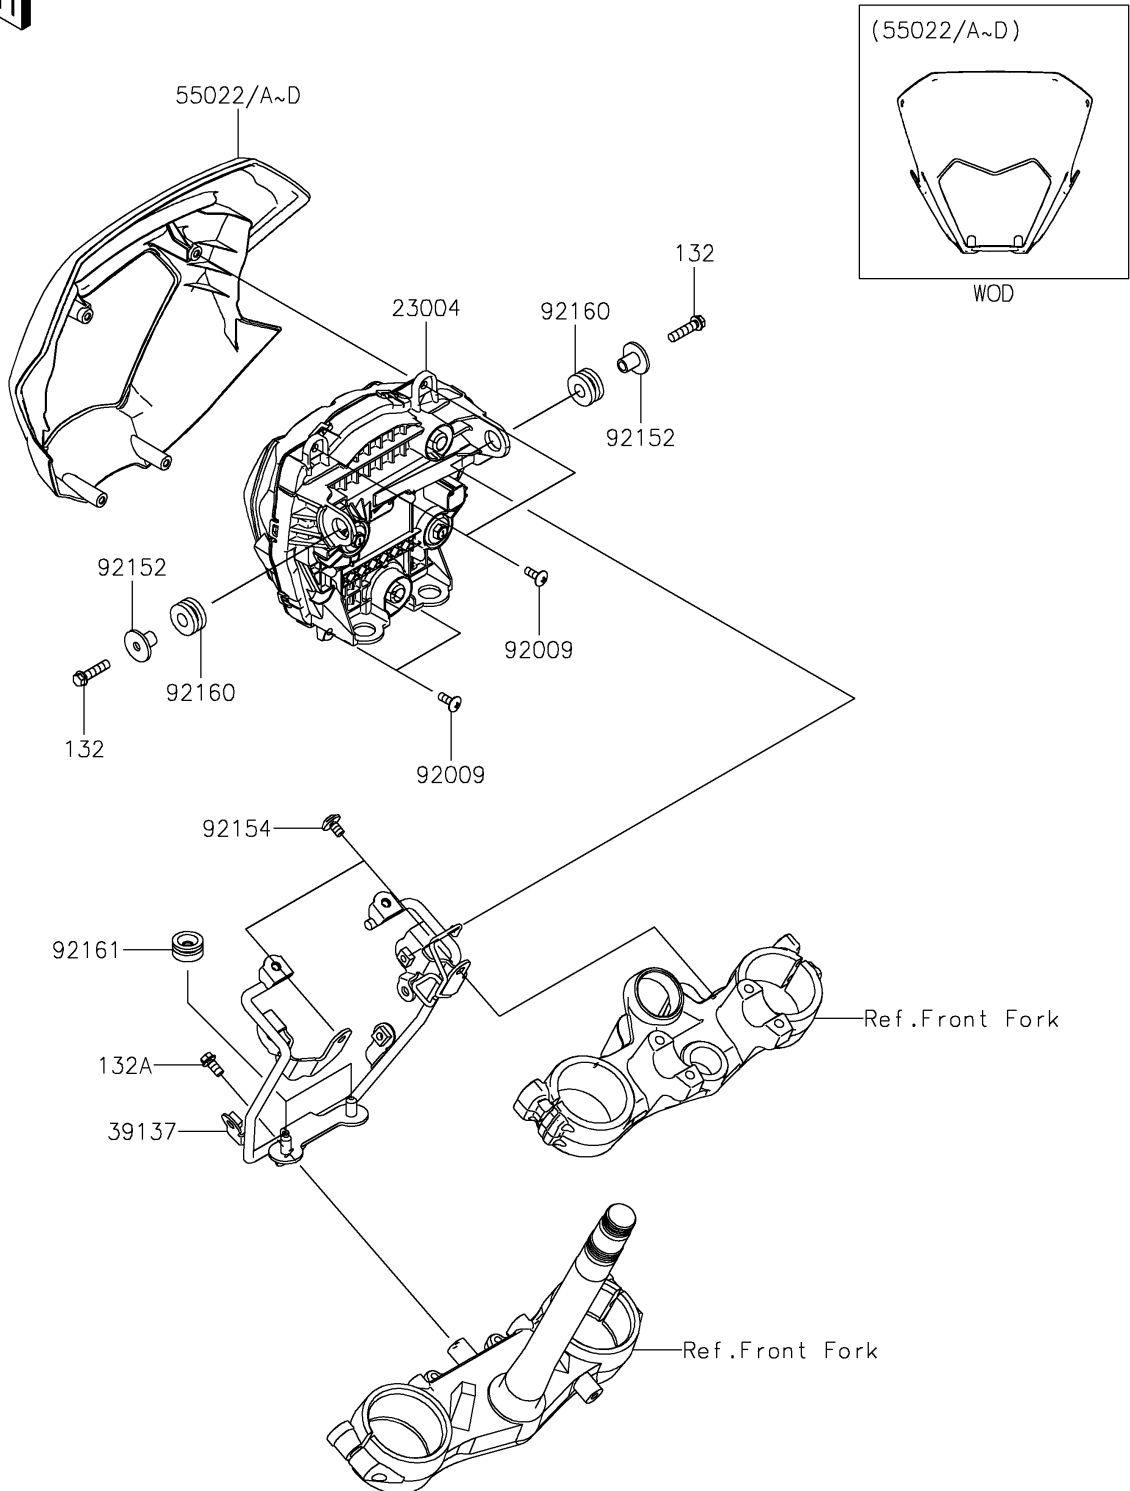

2024 KLX300

PARTS DIAGRAM

Headlight(s)

F2710

2024 KLX300

PARTS LIST

Headlight(s)

Kawasaki

Let the Good Times Roll®

ITEM NAME

PART NUMBER

QUANTITY
