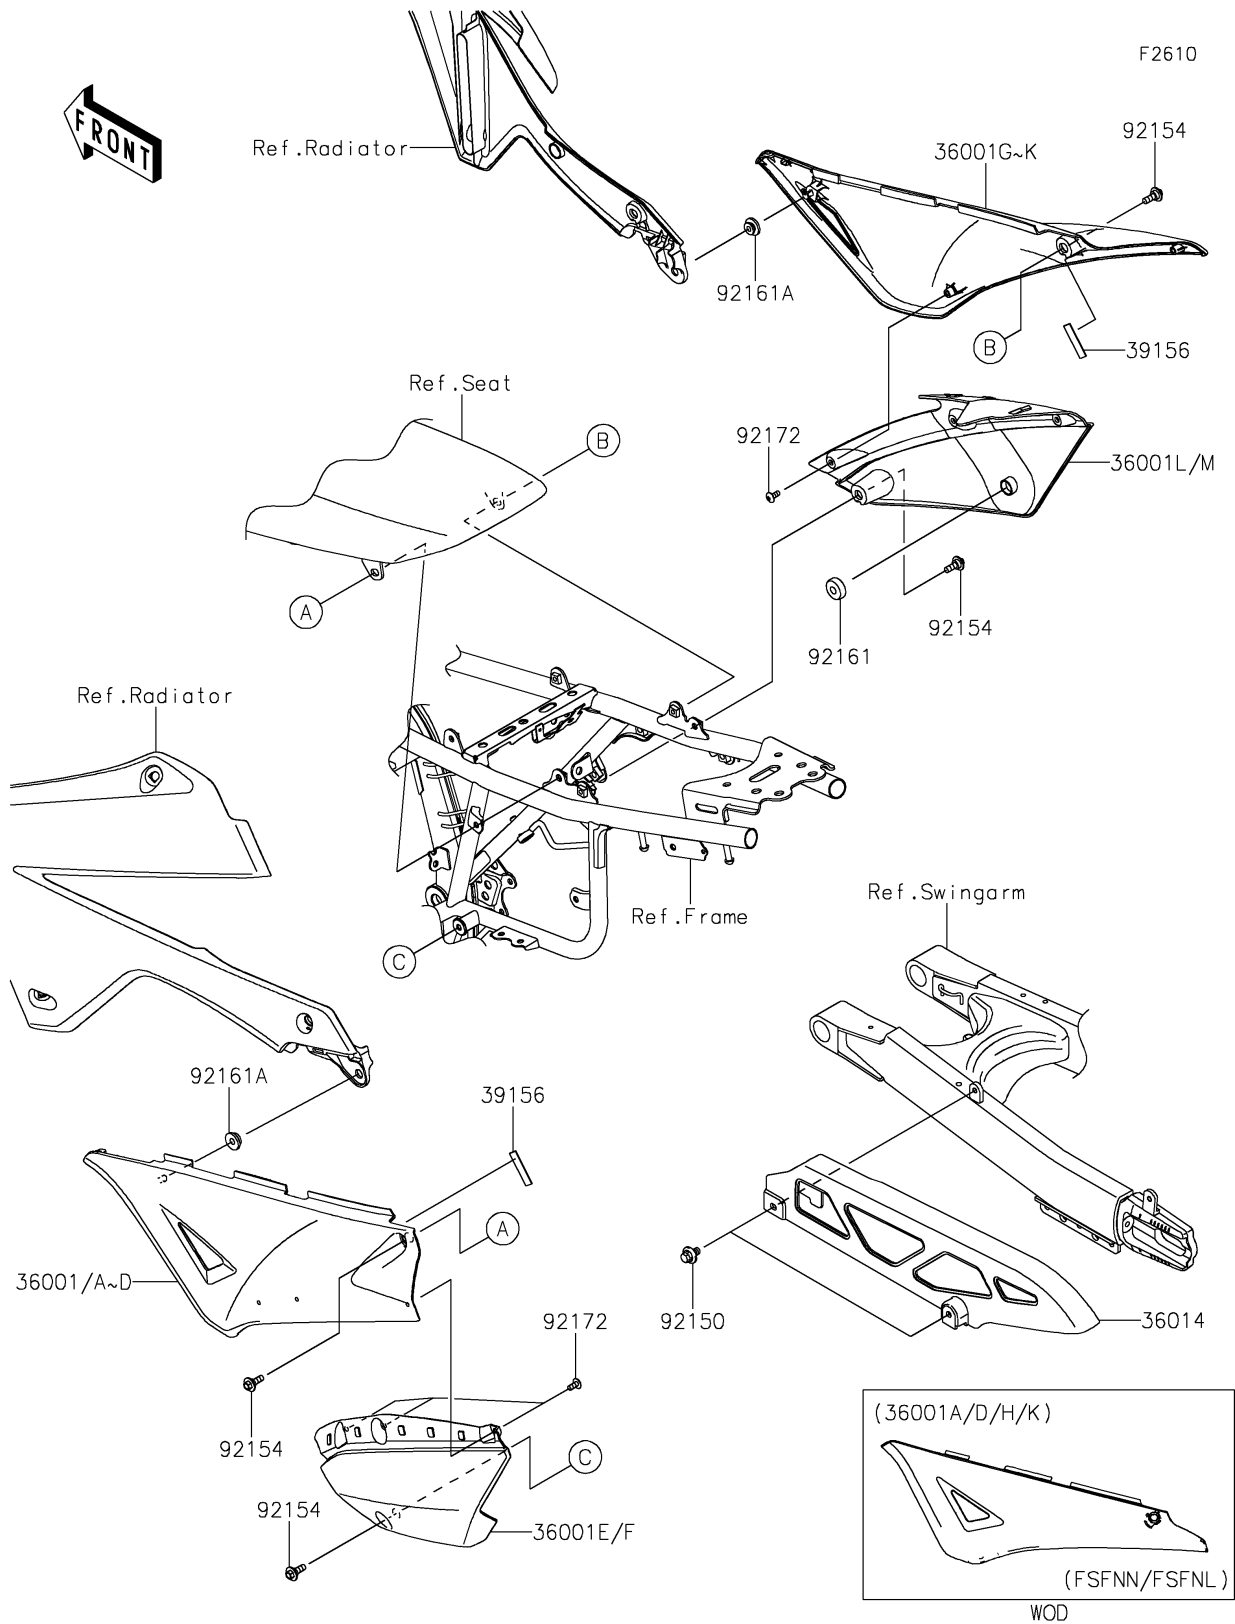

2024 KLX300

PARTS DIAGRAM

Side Covers/Chain Cover

2024 KLX300

PARTS LIST

Side Covers/Chain Cover

Kawasaki

Let the Good Times Roll®

ITEM NAME

PART NUMBER

QUANTITY
