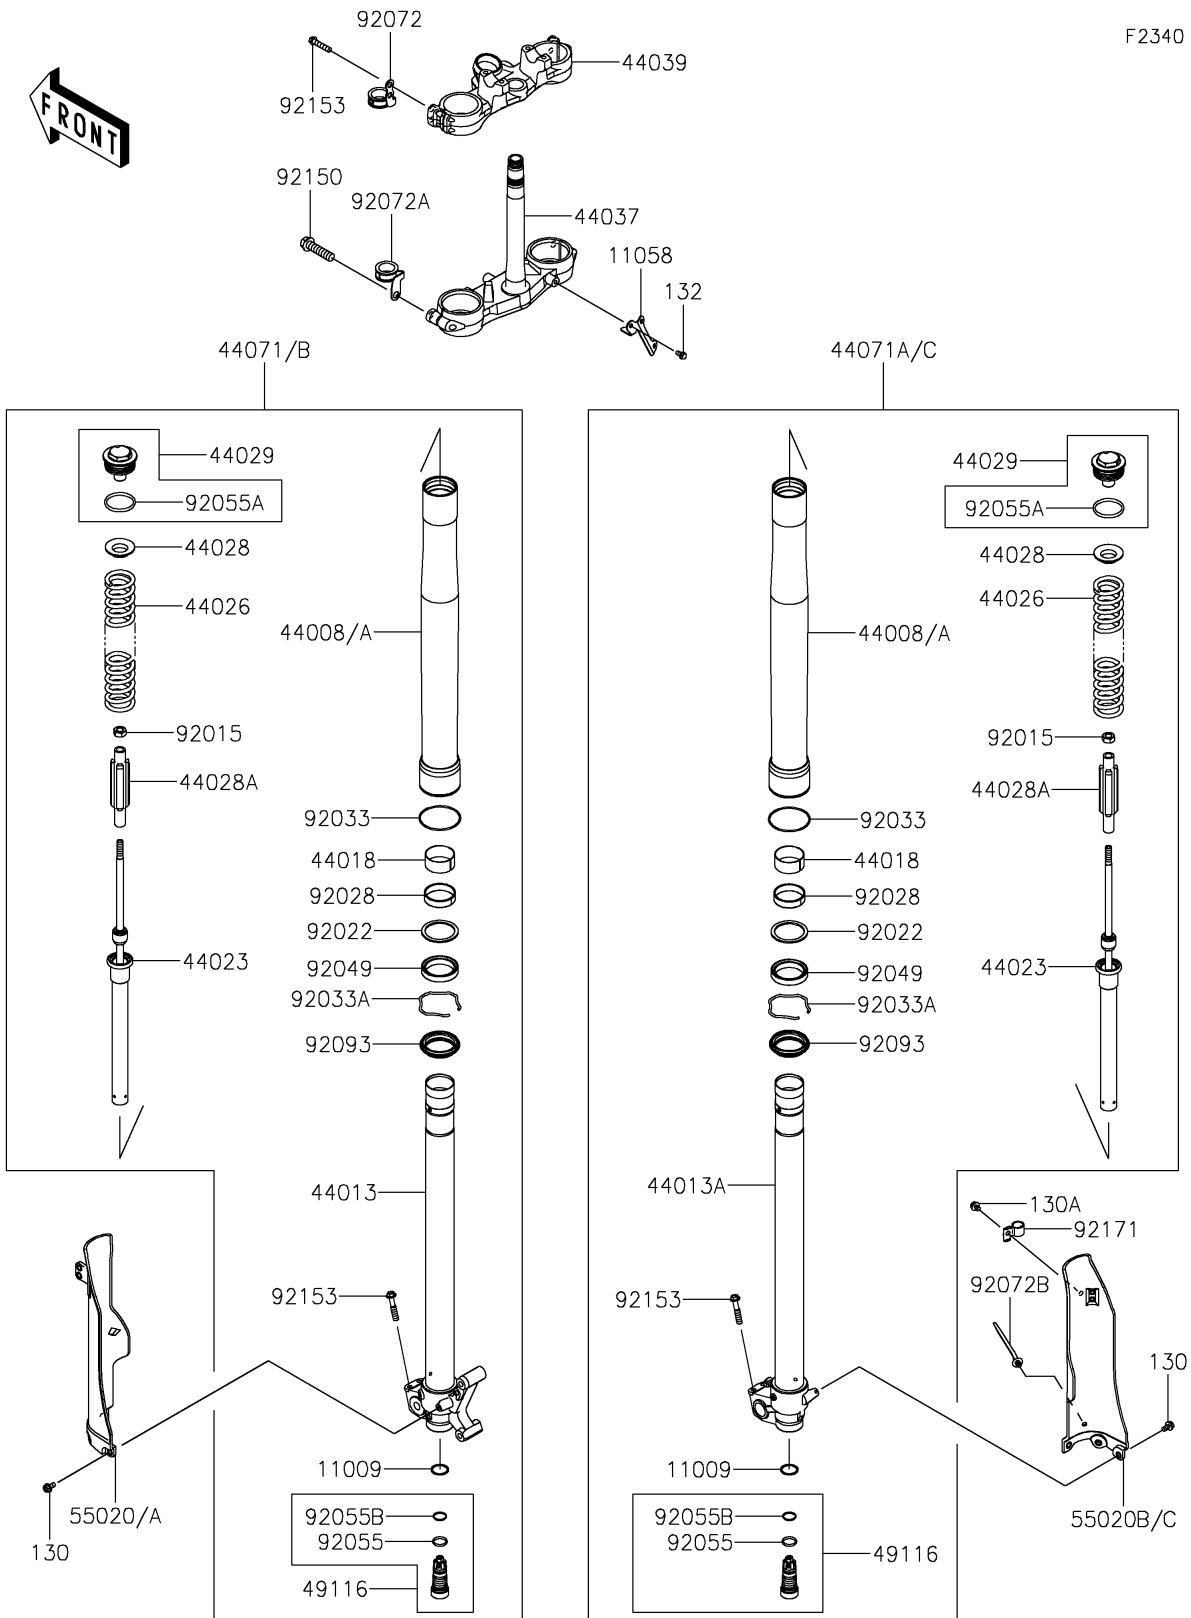

2024 KLX[®] 300

PARTS DIAGRAM

Front Fork

F2340

2024 KLX[®] 300

PARTS LIST

Front Fork

ITEM NAME

PART NUMBER

QUANTITY
