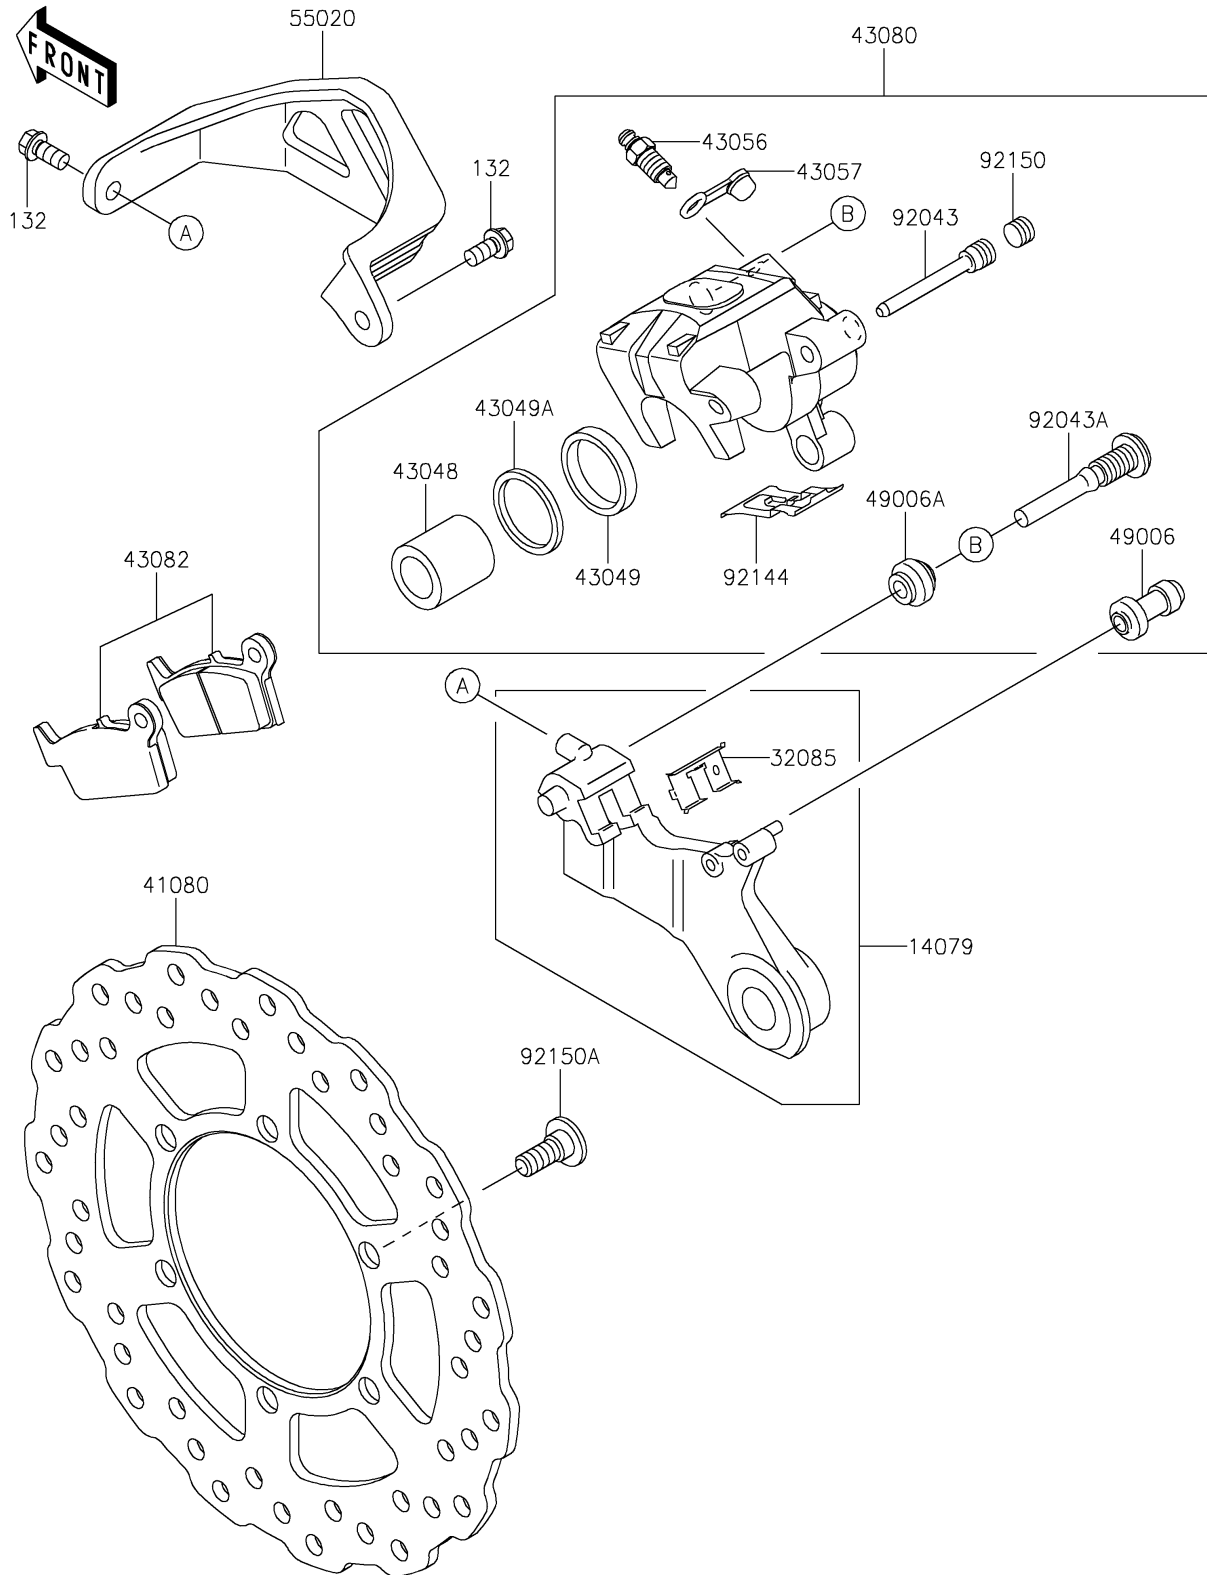

2025 KLX300

PARTS DIAGRAM

Rear Brake

F2294

2025 KLX300

PARTS LIST

Rear Brake

ITEM NAME

PART NUMBER

QUANTITY
