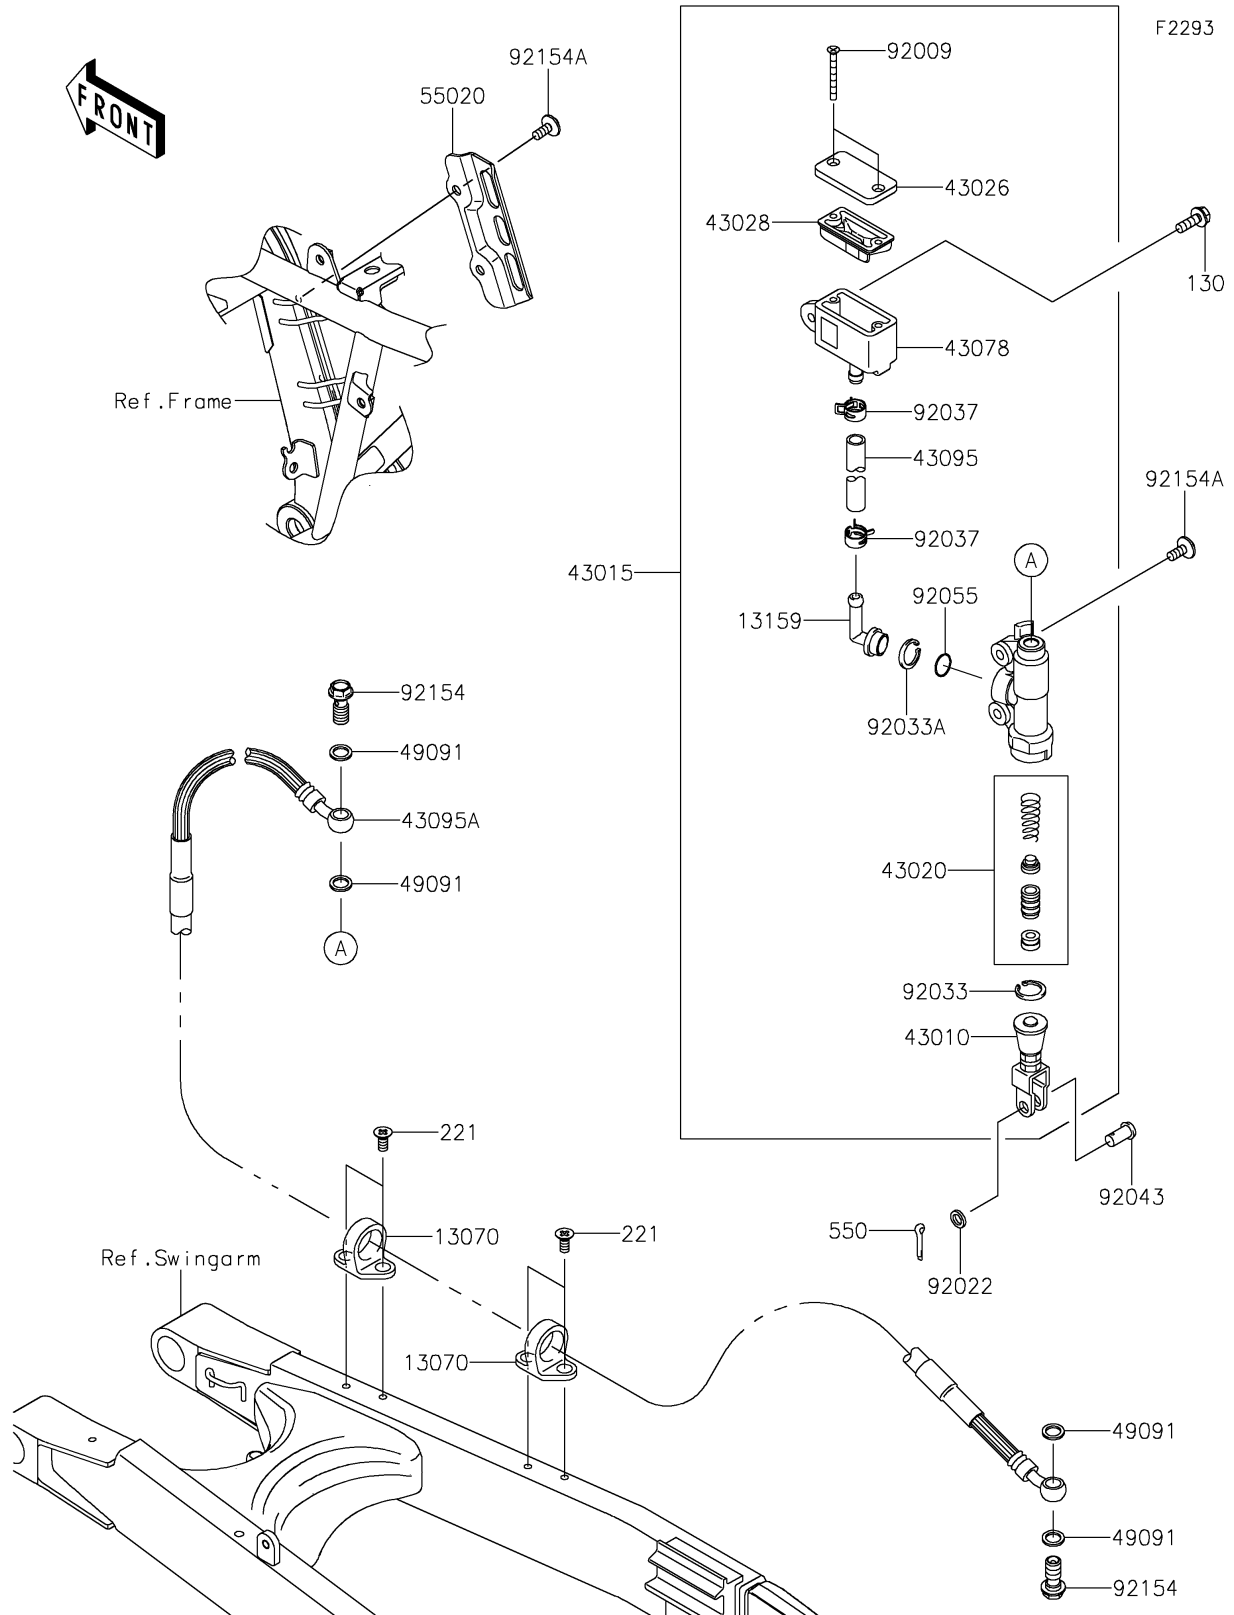

2026 KLX[®] 300

PARTS DIAGRAM

Rear Master Cylinder

2026 KLX[®] 300

PARTS LIST

Rear Master Cylinder

ITEM NAME

PART NUMBER

QUANTITY
