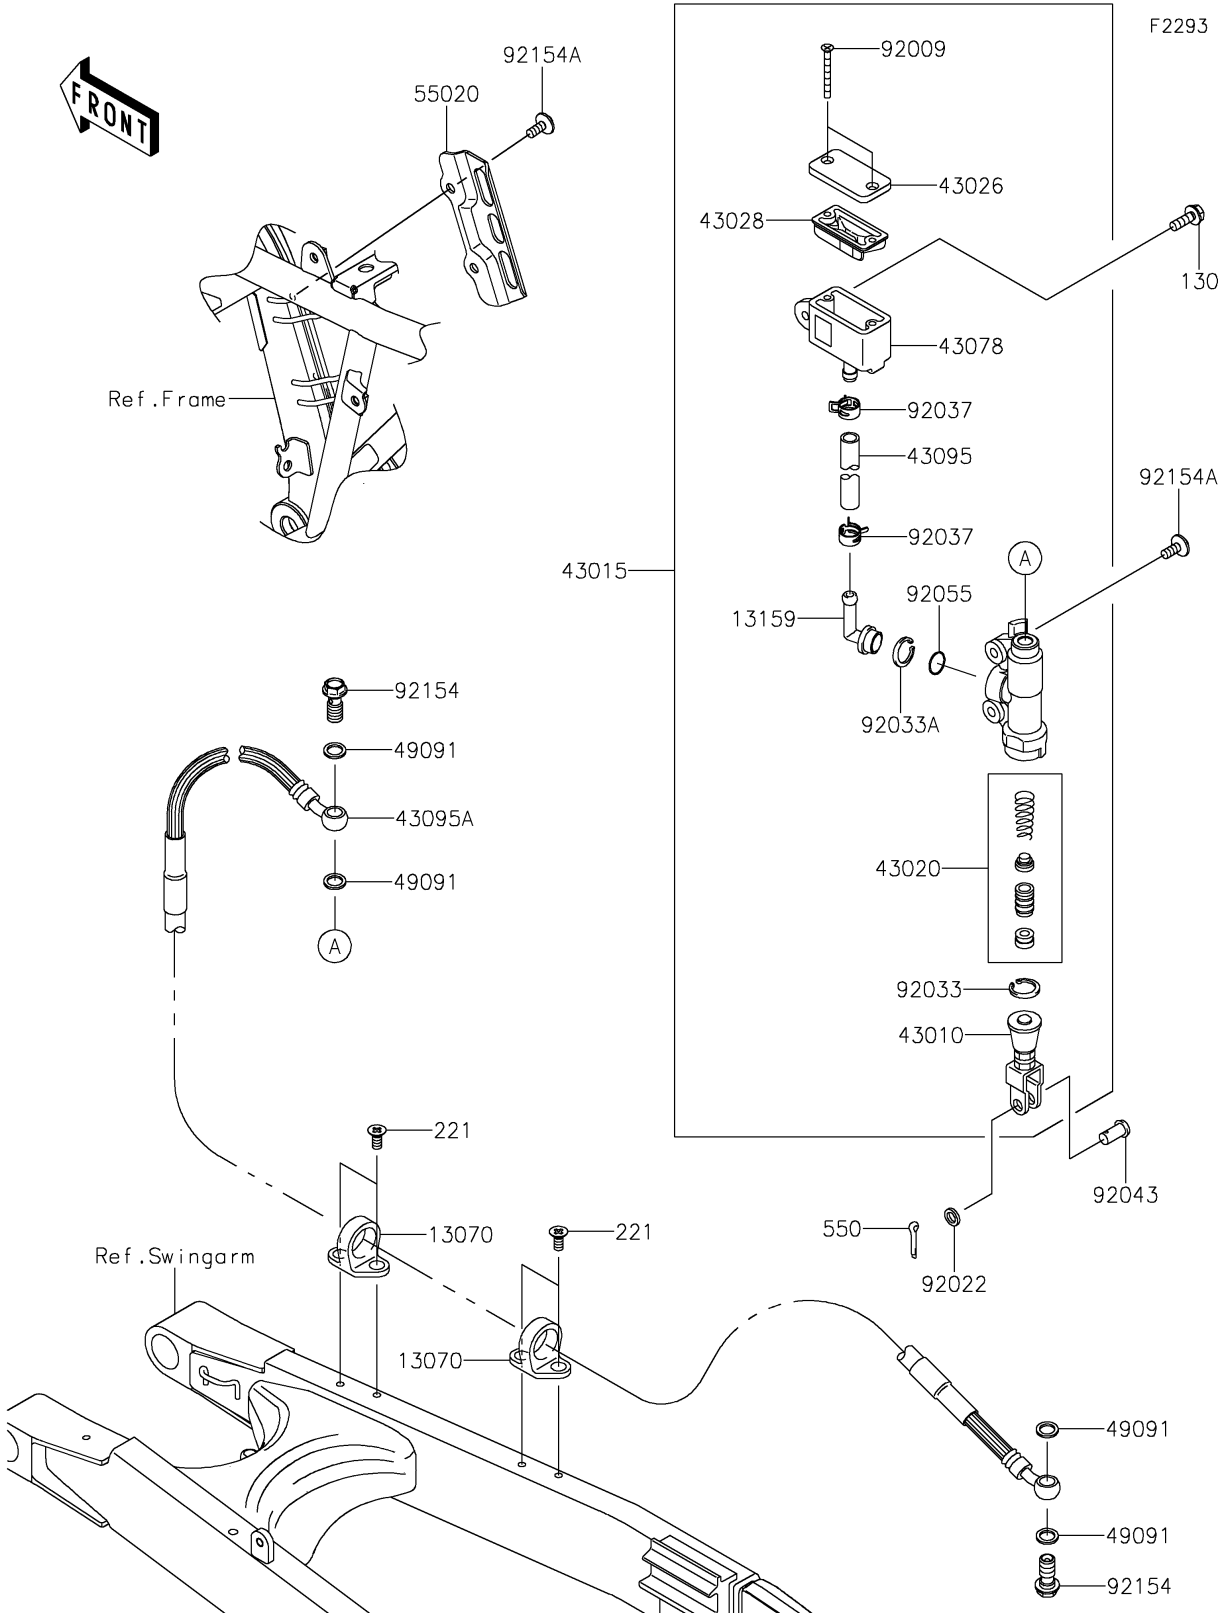

2026 KLX300

PARTS DIAGRAM

Rear Master Cylinder

2026 KLX300

PARTS LIST

Rear Master Cylinder

ITEM NAME

PART NUMBER

QUANTITY
