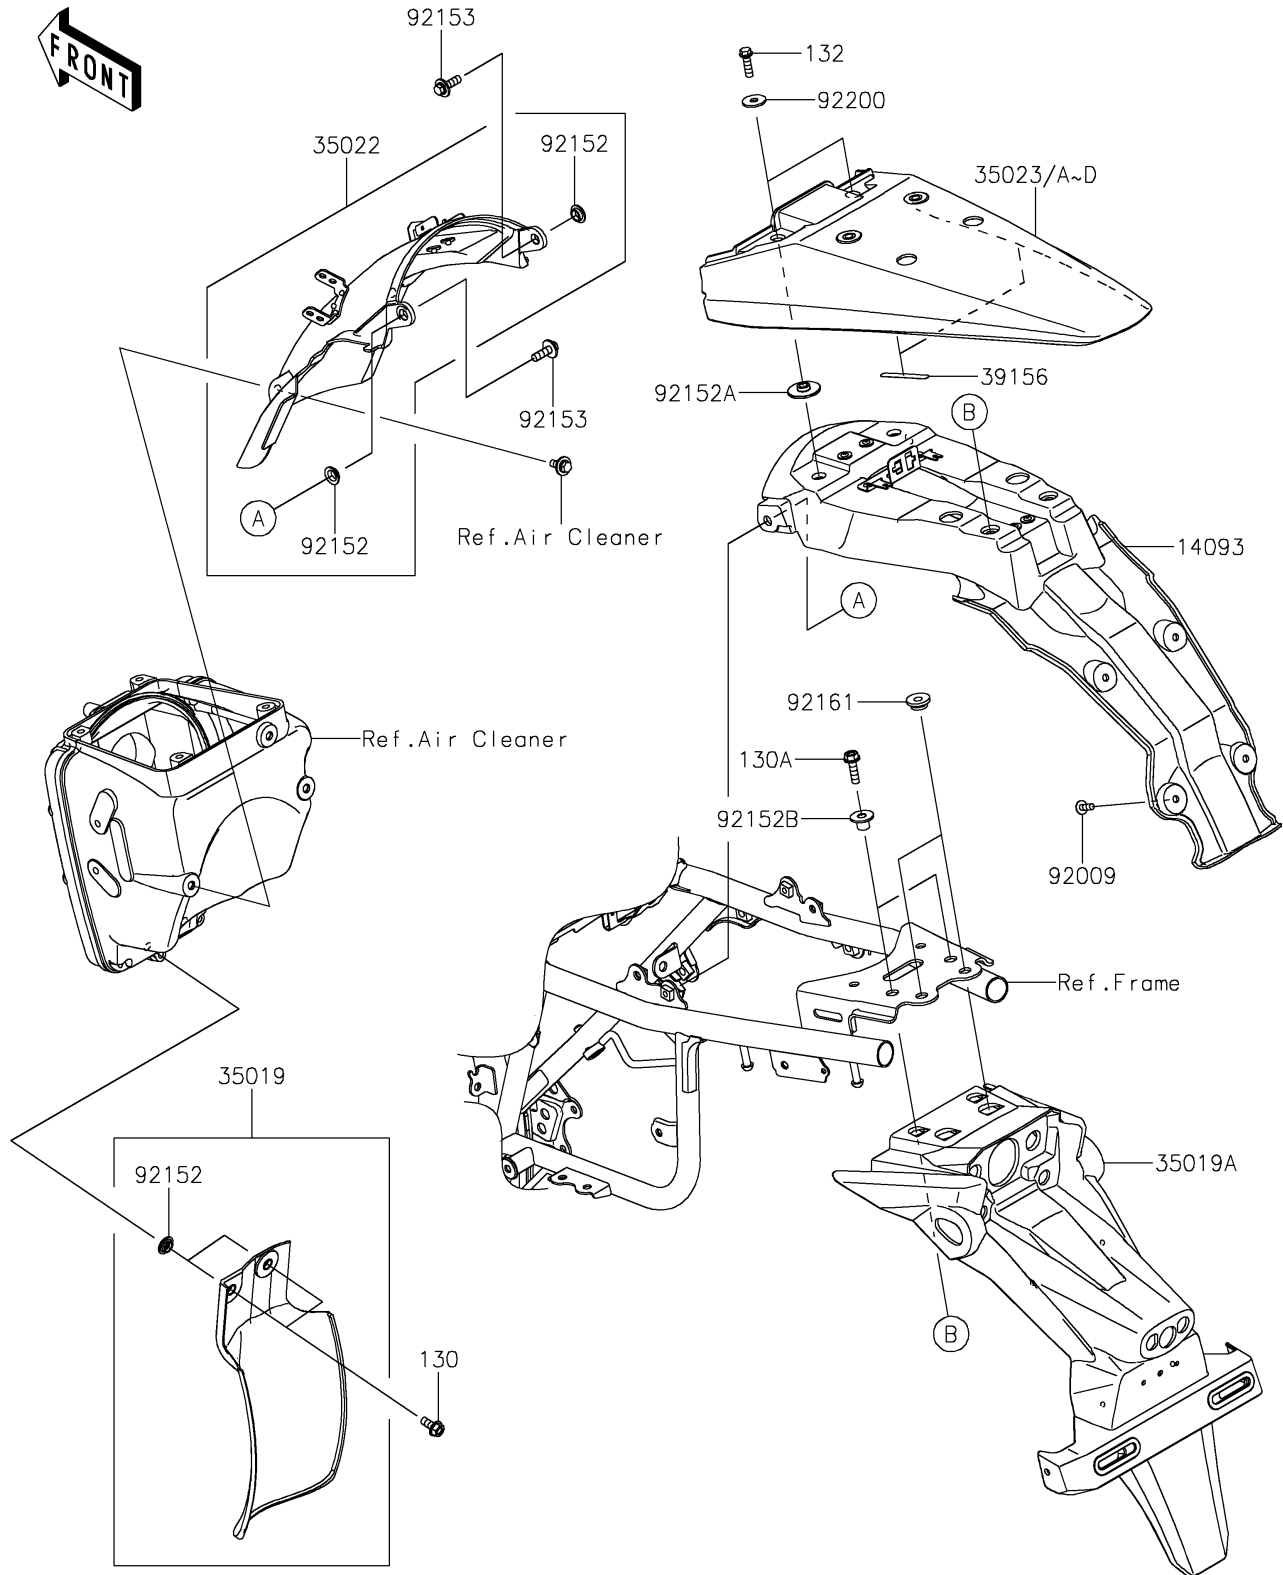

2026 KLX[®] 300

PARTS DIAGRAM

Rear Fender(s)

F2172

2026 KLX[®] 300

PARTS LIST

Rear Fender(s)

ITEM NAME

PART NUMBER

QUANTITY
