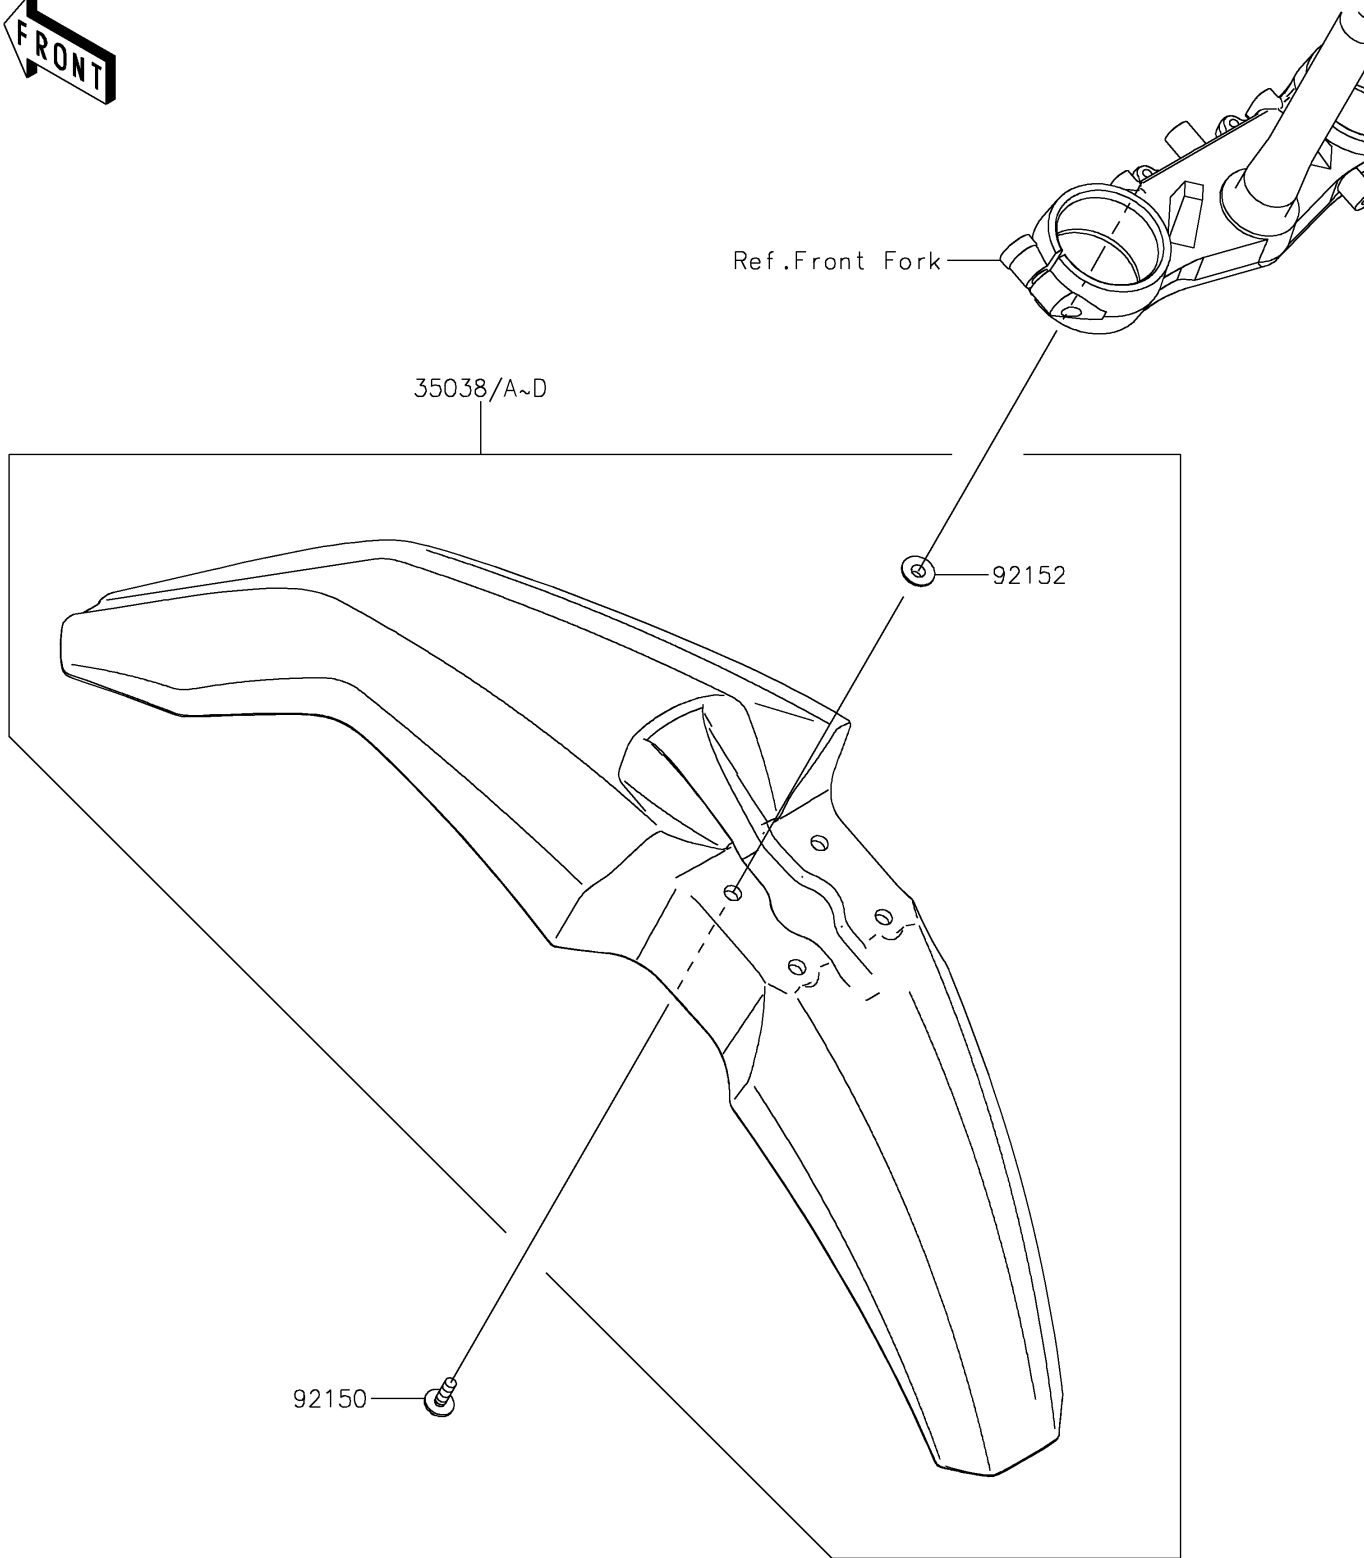

## PARTS DIAGRAM

### Front Fender(s)

F2171

Ref. Front Fork

35038/A~D

92152

92150