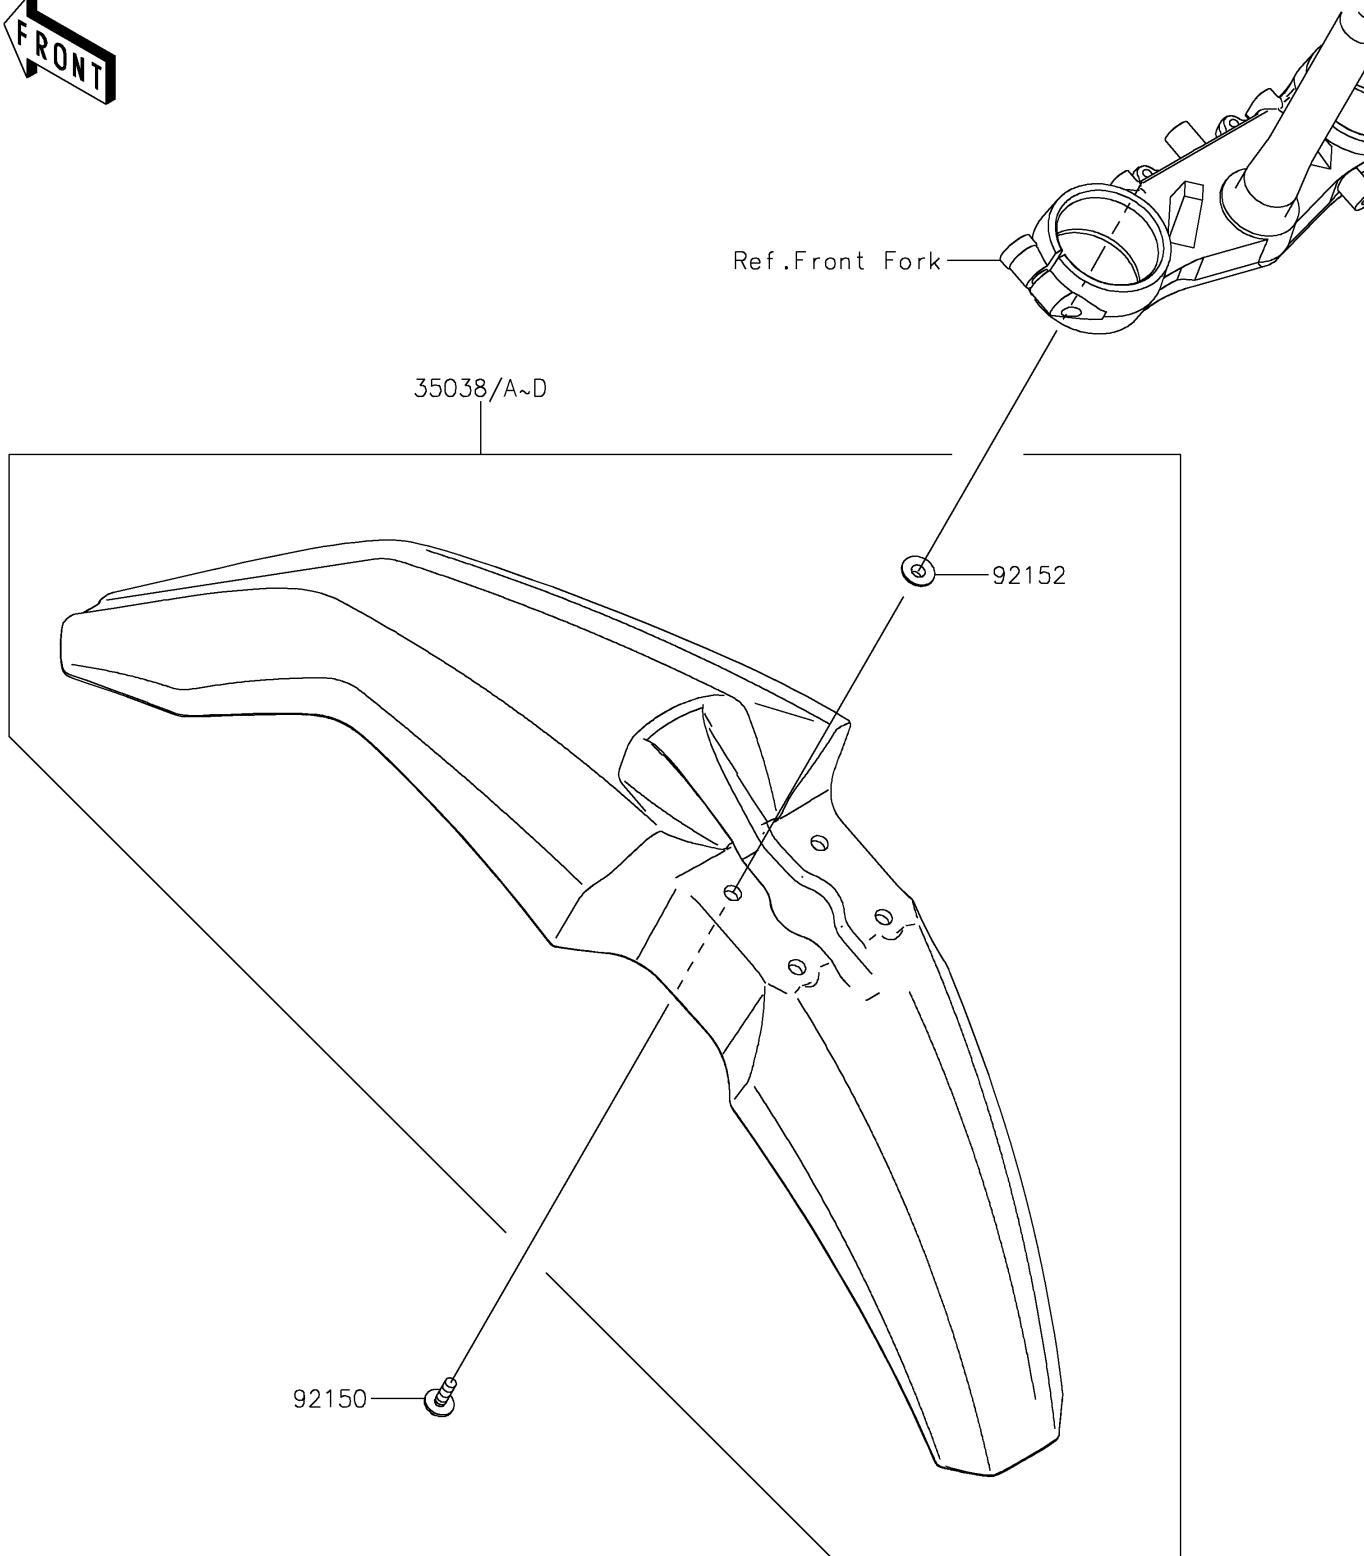

2026 KLX300

PARTS DIAGRAM

Front Fender(s)

Kawasaki

Let the Good Times Roll®

F2171

Ref. Front Fork

35038/A~D

92152

92150

2026 KLX300

PARTS LIST

Front Fender(s)

ITEM NAME

PART NUMBER

QUANTITY
