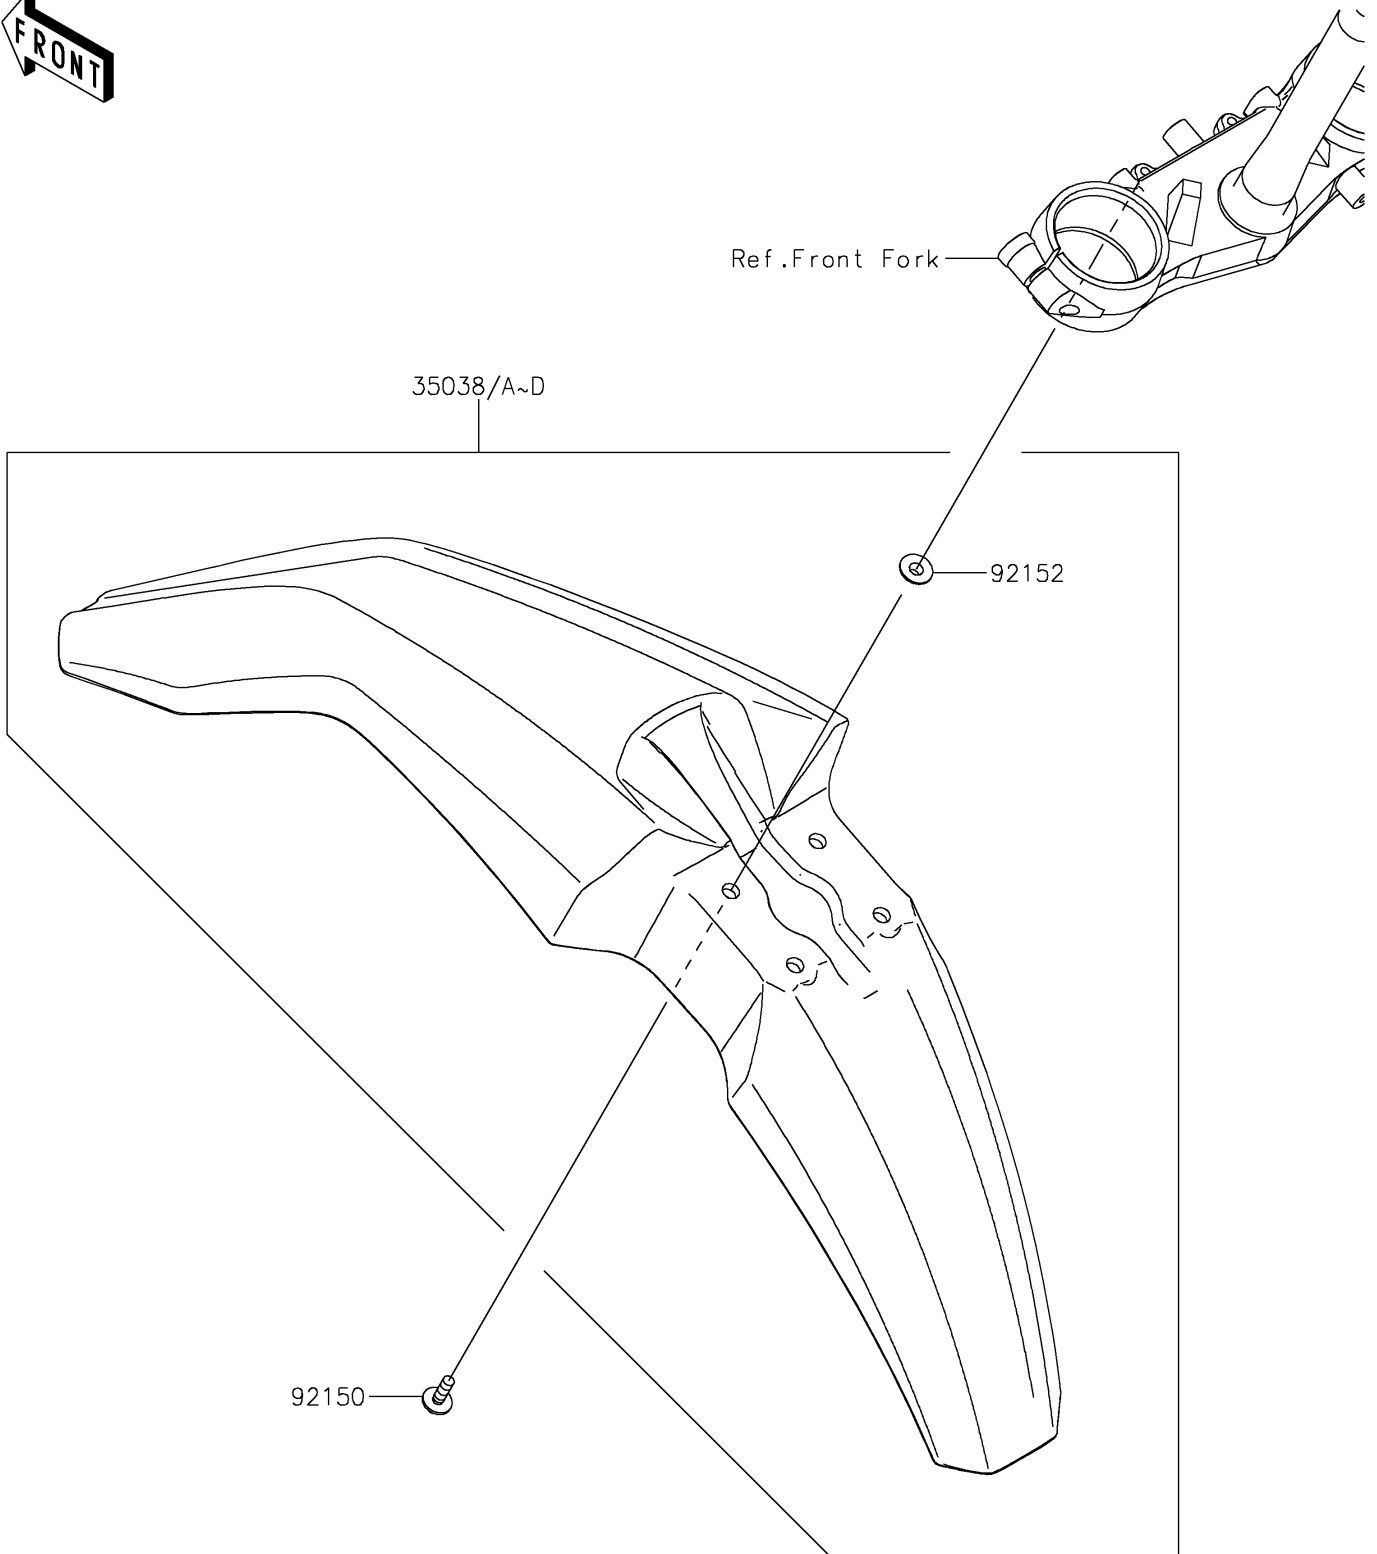

2025 KLX300

PARTS DIAGRAM

Front Fender(s)

F2171

Ref. Front Fork

35038/A~D

92152

92150

2025 KLX300

PARTS LIST

Front Fender(s)

ITEM NAME

PART NUMBER

QUANTITY
