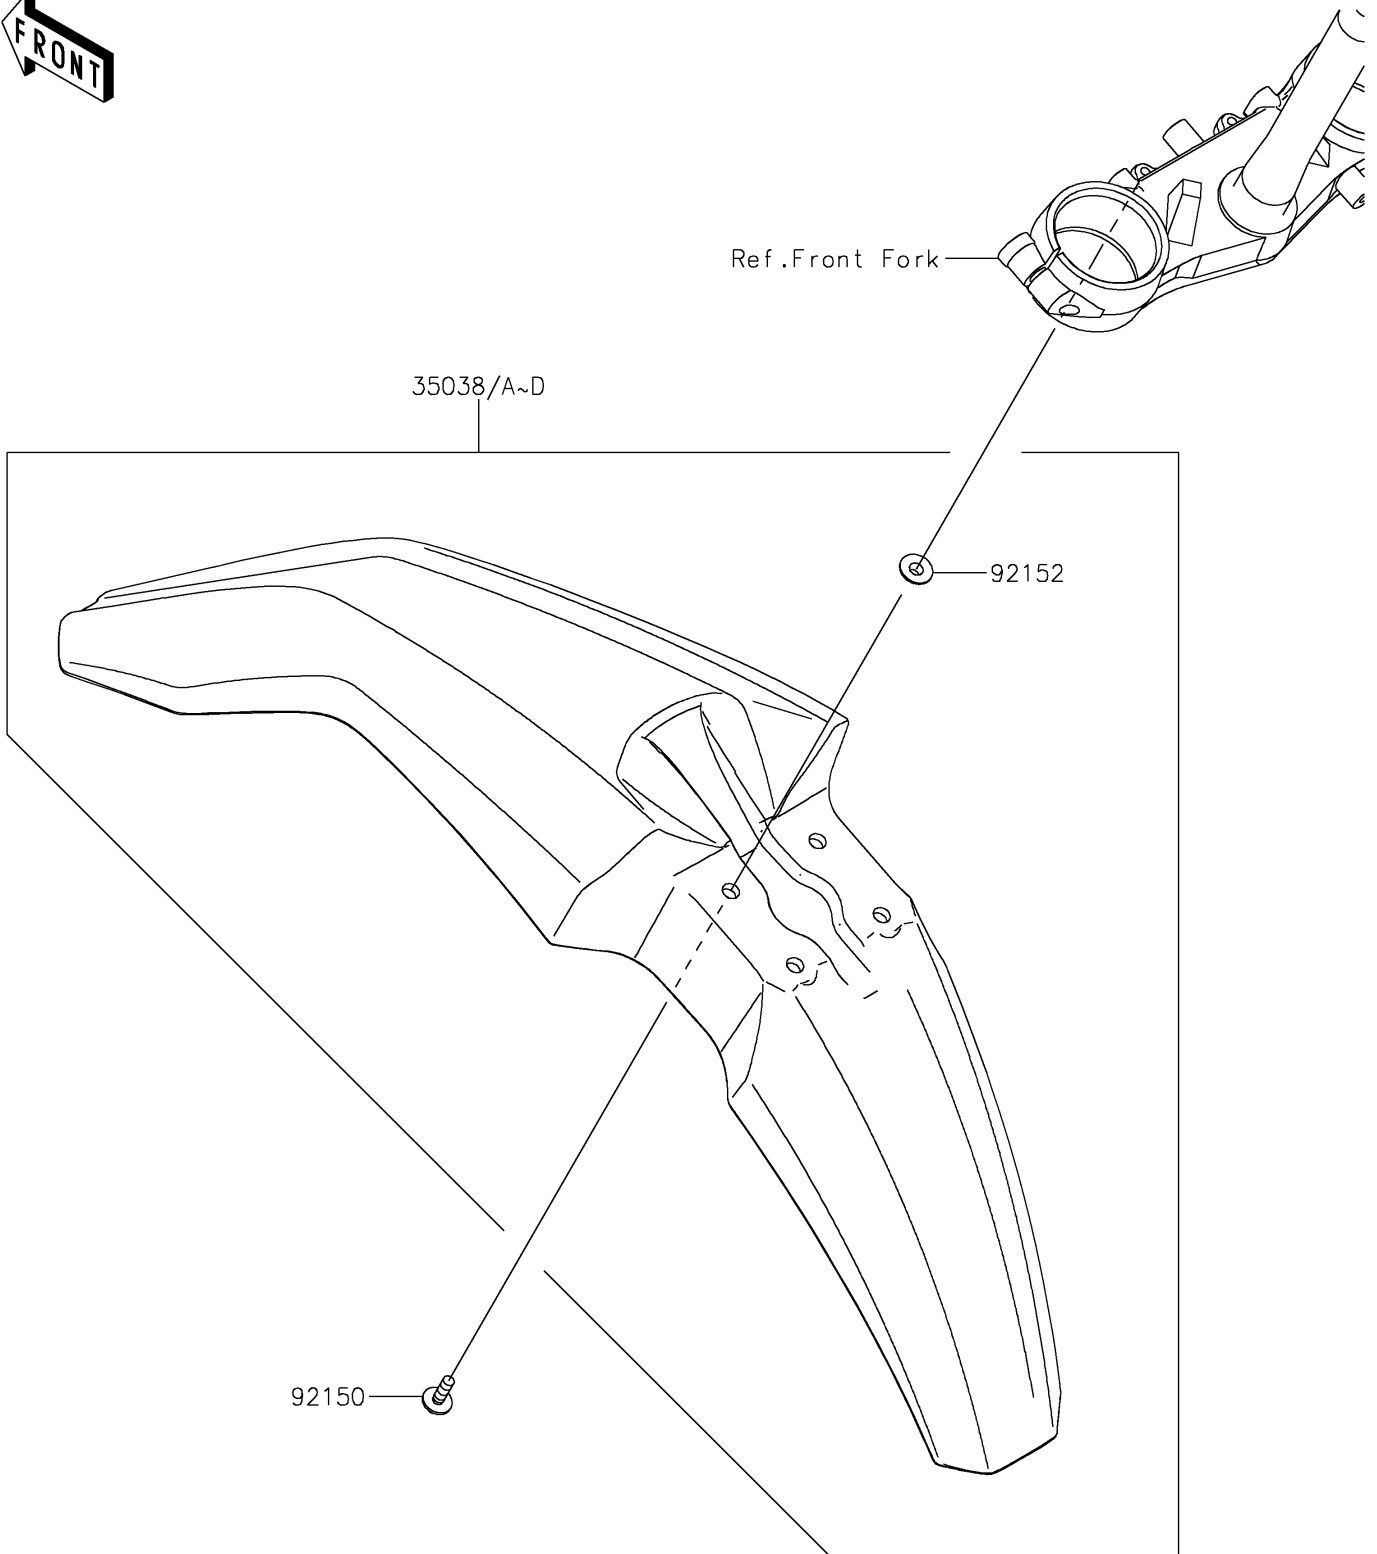

2024 KLX300

PARTS DIAGRAM

Front Fender(s)

F2171

Ref. Front Fork

35038/A~D

92152

92150

2024 KLX300

PARTS LIST

Front Fender(s)

Kawasaki

Let the Good Times Roll®

ITEM NAME

PART NUMBER

QUANTITY
