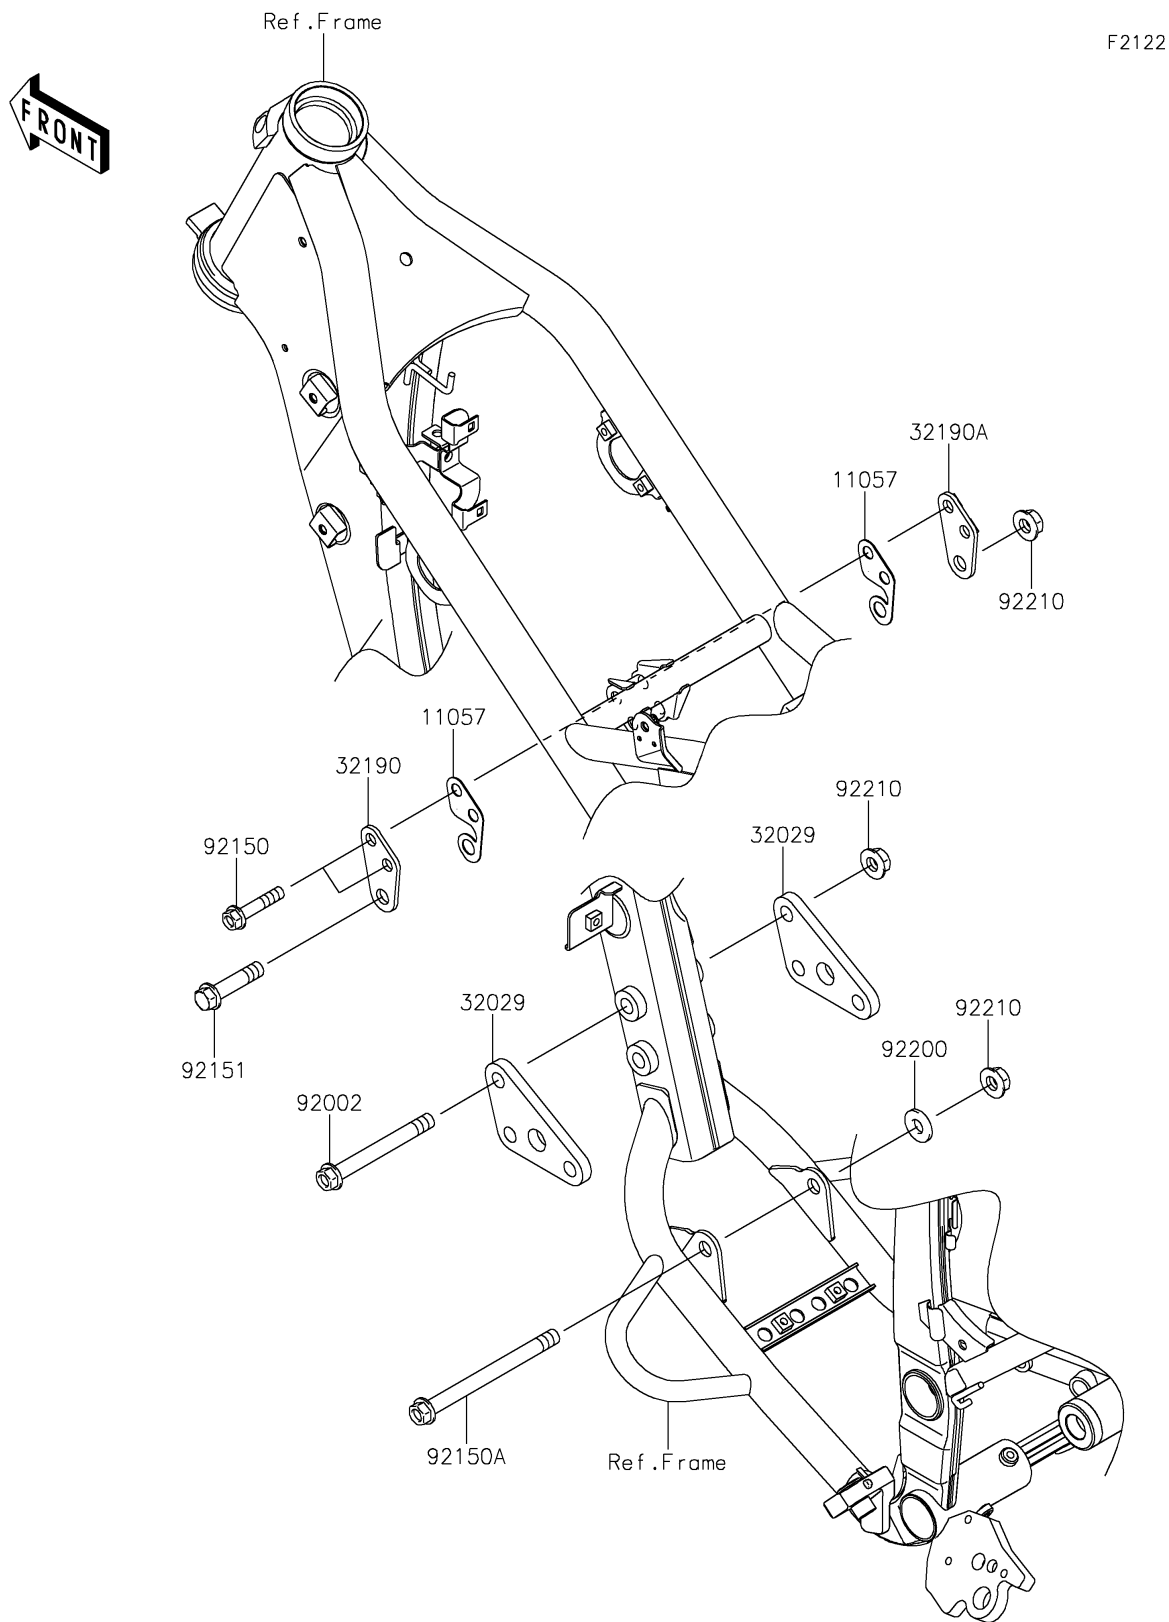

2024 KLX[®] 300

PARTS DIAGRAM

Engine Mount

2024 KLX[®] 300

PARTS LIST

Engine Mount

ITEM NAME	PART NUMBER	QUANTITY
BRACKET (Ref # 11057)	11057-3705	2
BRACKET-ENGINE,FR (Ref # 32029)	32029-1855	2
BRACKET-ENGINE,HEAD,LH (Ref # 32190)	32190-0416	1
BRACKET-ENGINE,HEAD,RH (Ref # 32190A)	32190-0417	1
BOLT,10X90 (Ref # 92002)	92002-1674	3
BOLT,FLANGED,8X42 (Ref # 92150)	92150-1415	2
BOLT,FLANGED,10X120 (Ref # 92150A)	92150-1642	1
BOLT,FLANGED,10X45 (Ref # 92151)	92151-1413	1
WASHER,10.2X23X2.5 (Ref # 92200)	92200-0211	1
NUT,LOCK,FLANGED,10MM (Ref # 92210)	92210-1080	5