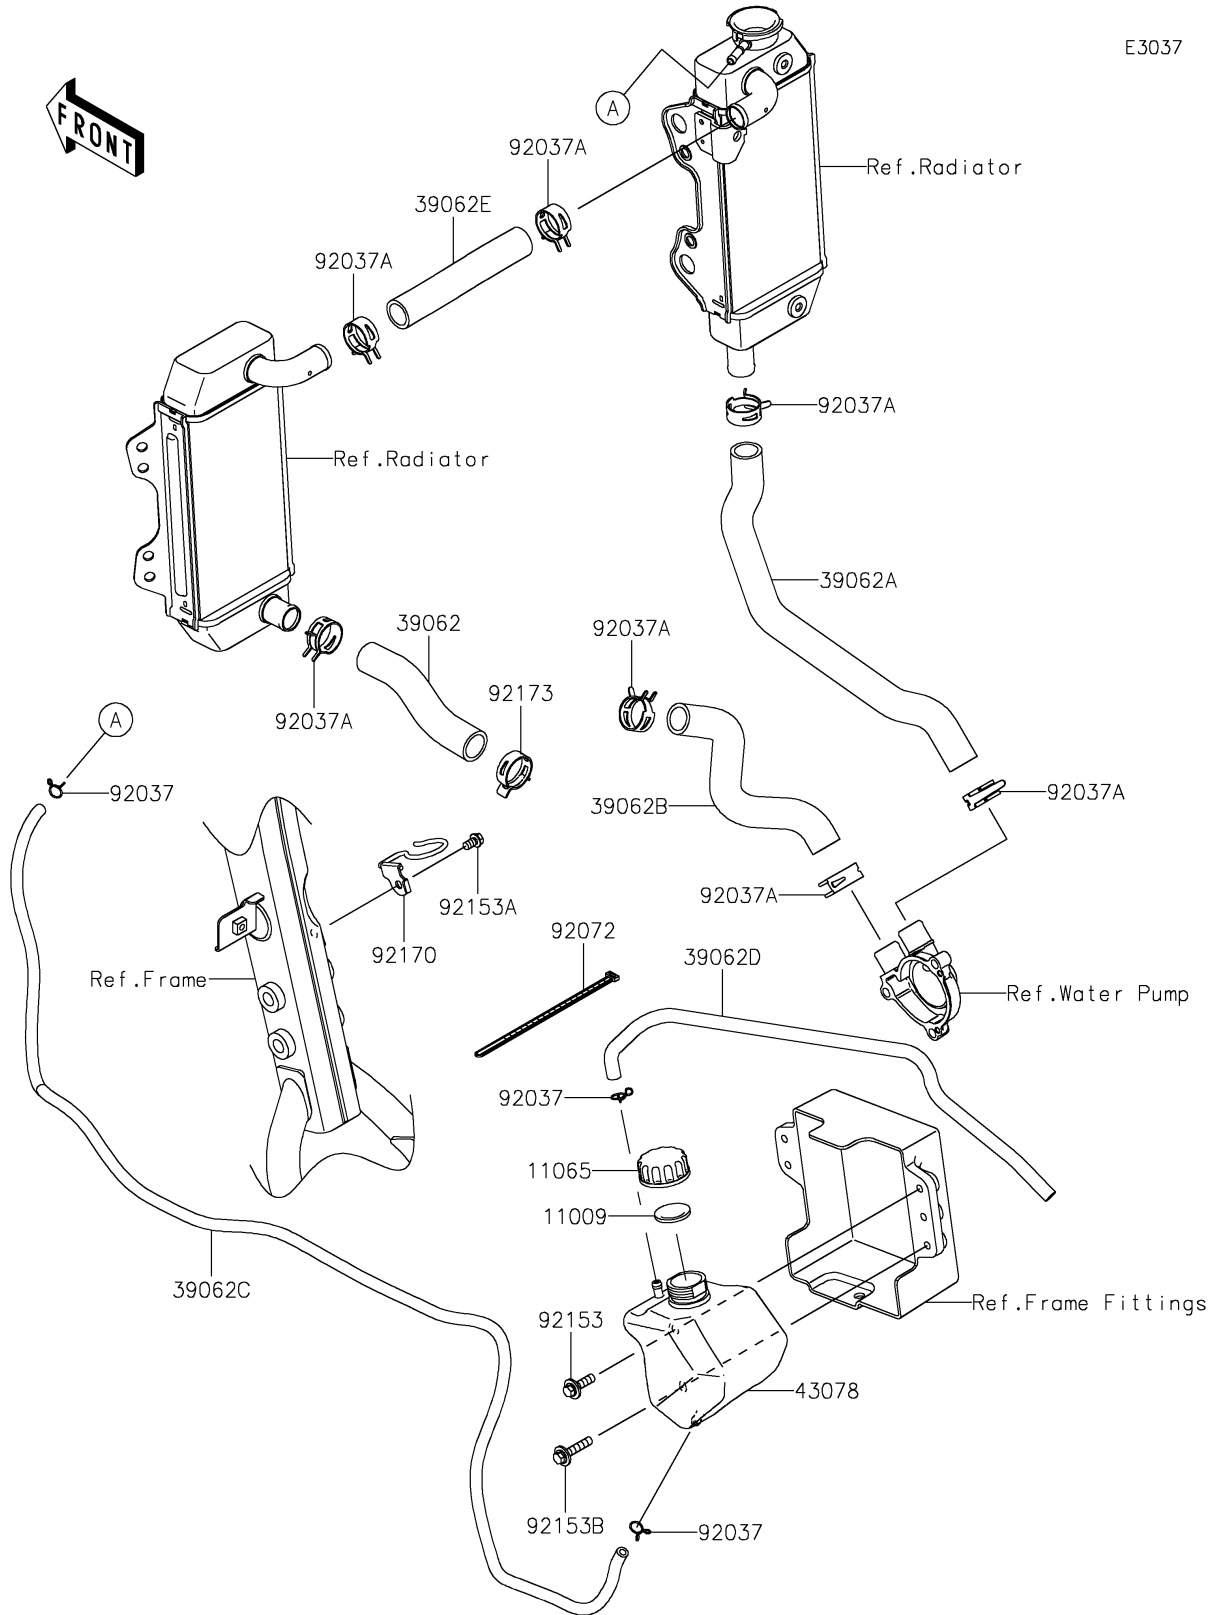

2026 KLX300

PARTS DIAGRAM

Water Pipe

E3037

2026 KLX300

PARTS LIST

Water Pipe

ITEM NAME

PART NUMBER

QUANTITY
