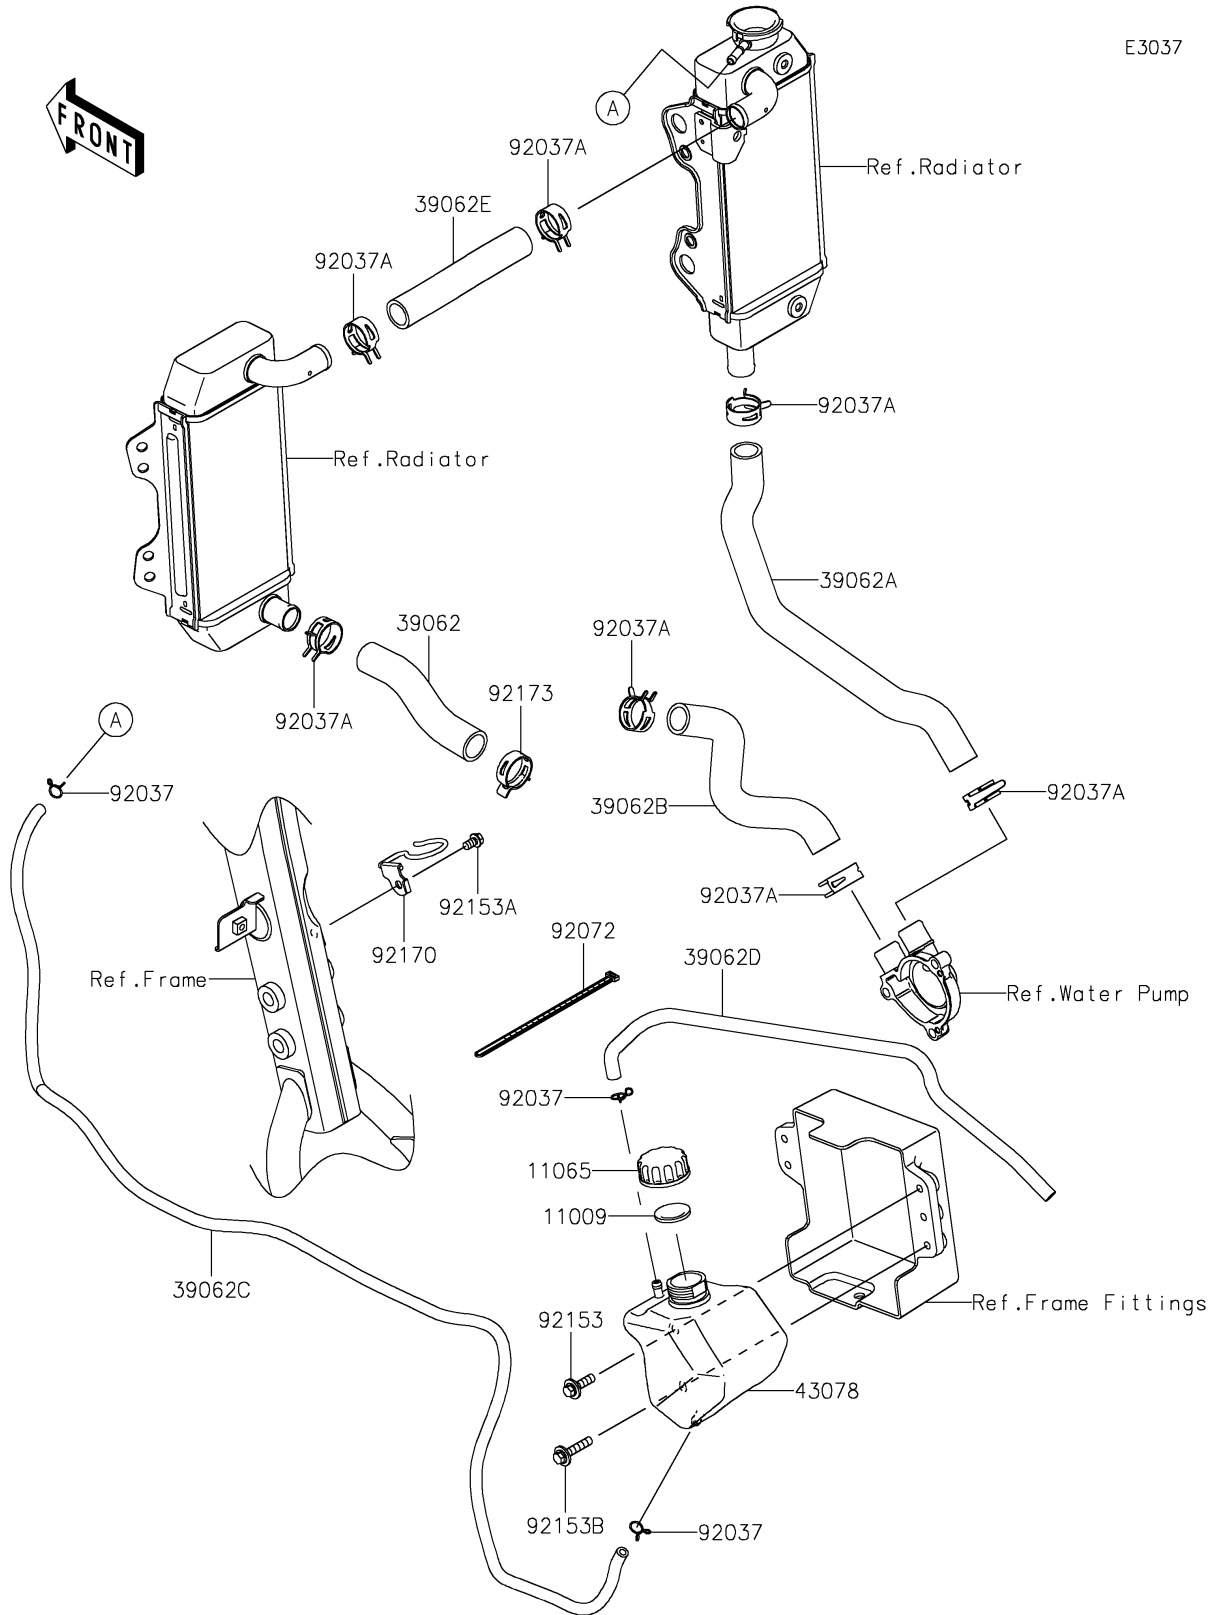

2025 KLX300

PARTS DIAGRAM

Water Pipe

E3037

2025 KLX300

PARTS LIST

Water Pipe

ITEM NAME

PART NUMBER

QUANTITY
