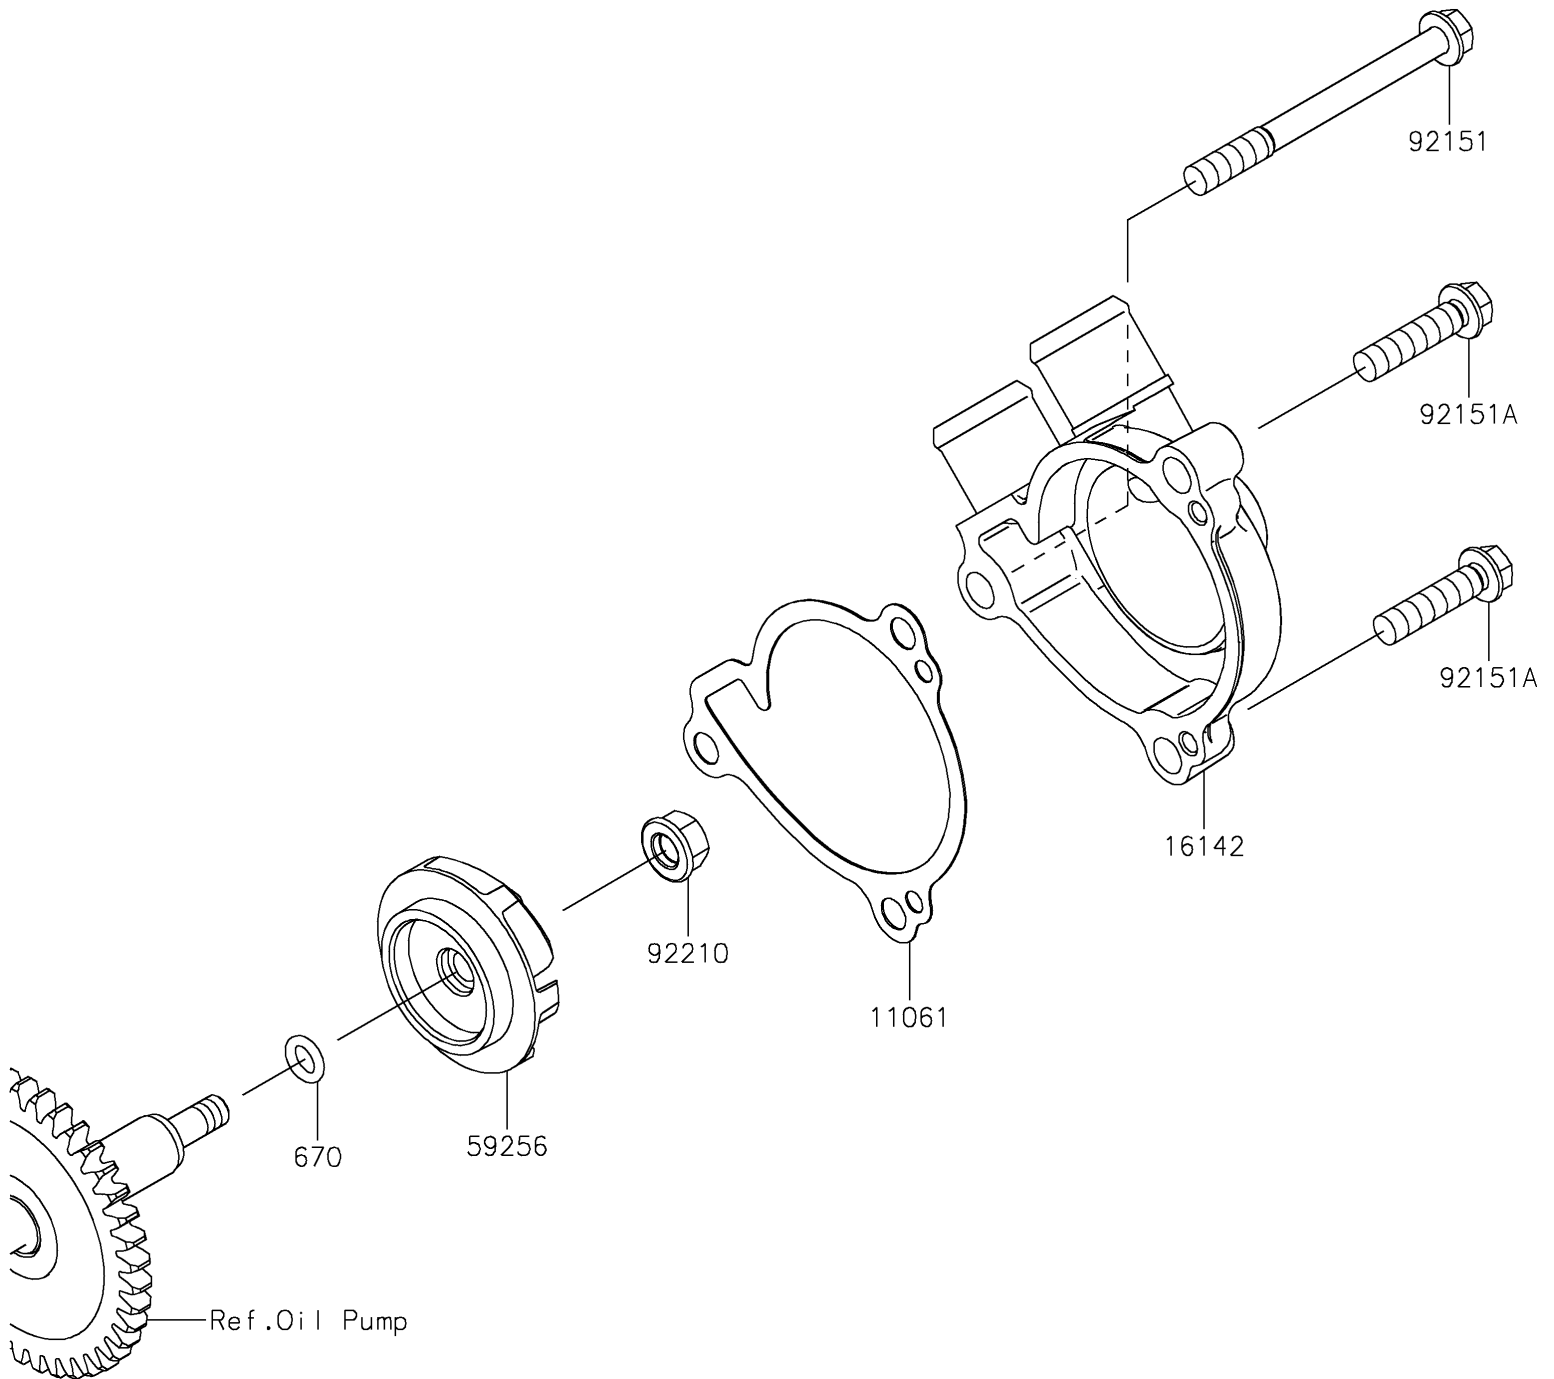

2025 KLX300

PARTS DIAGRAM

Water Pump

E3031

2025 KLX300

PARTS LIST

Water Pump

Kawasaki

Let the Good Times Roll®

ITEM NAME

PART NUMBER

QUANTITY
