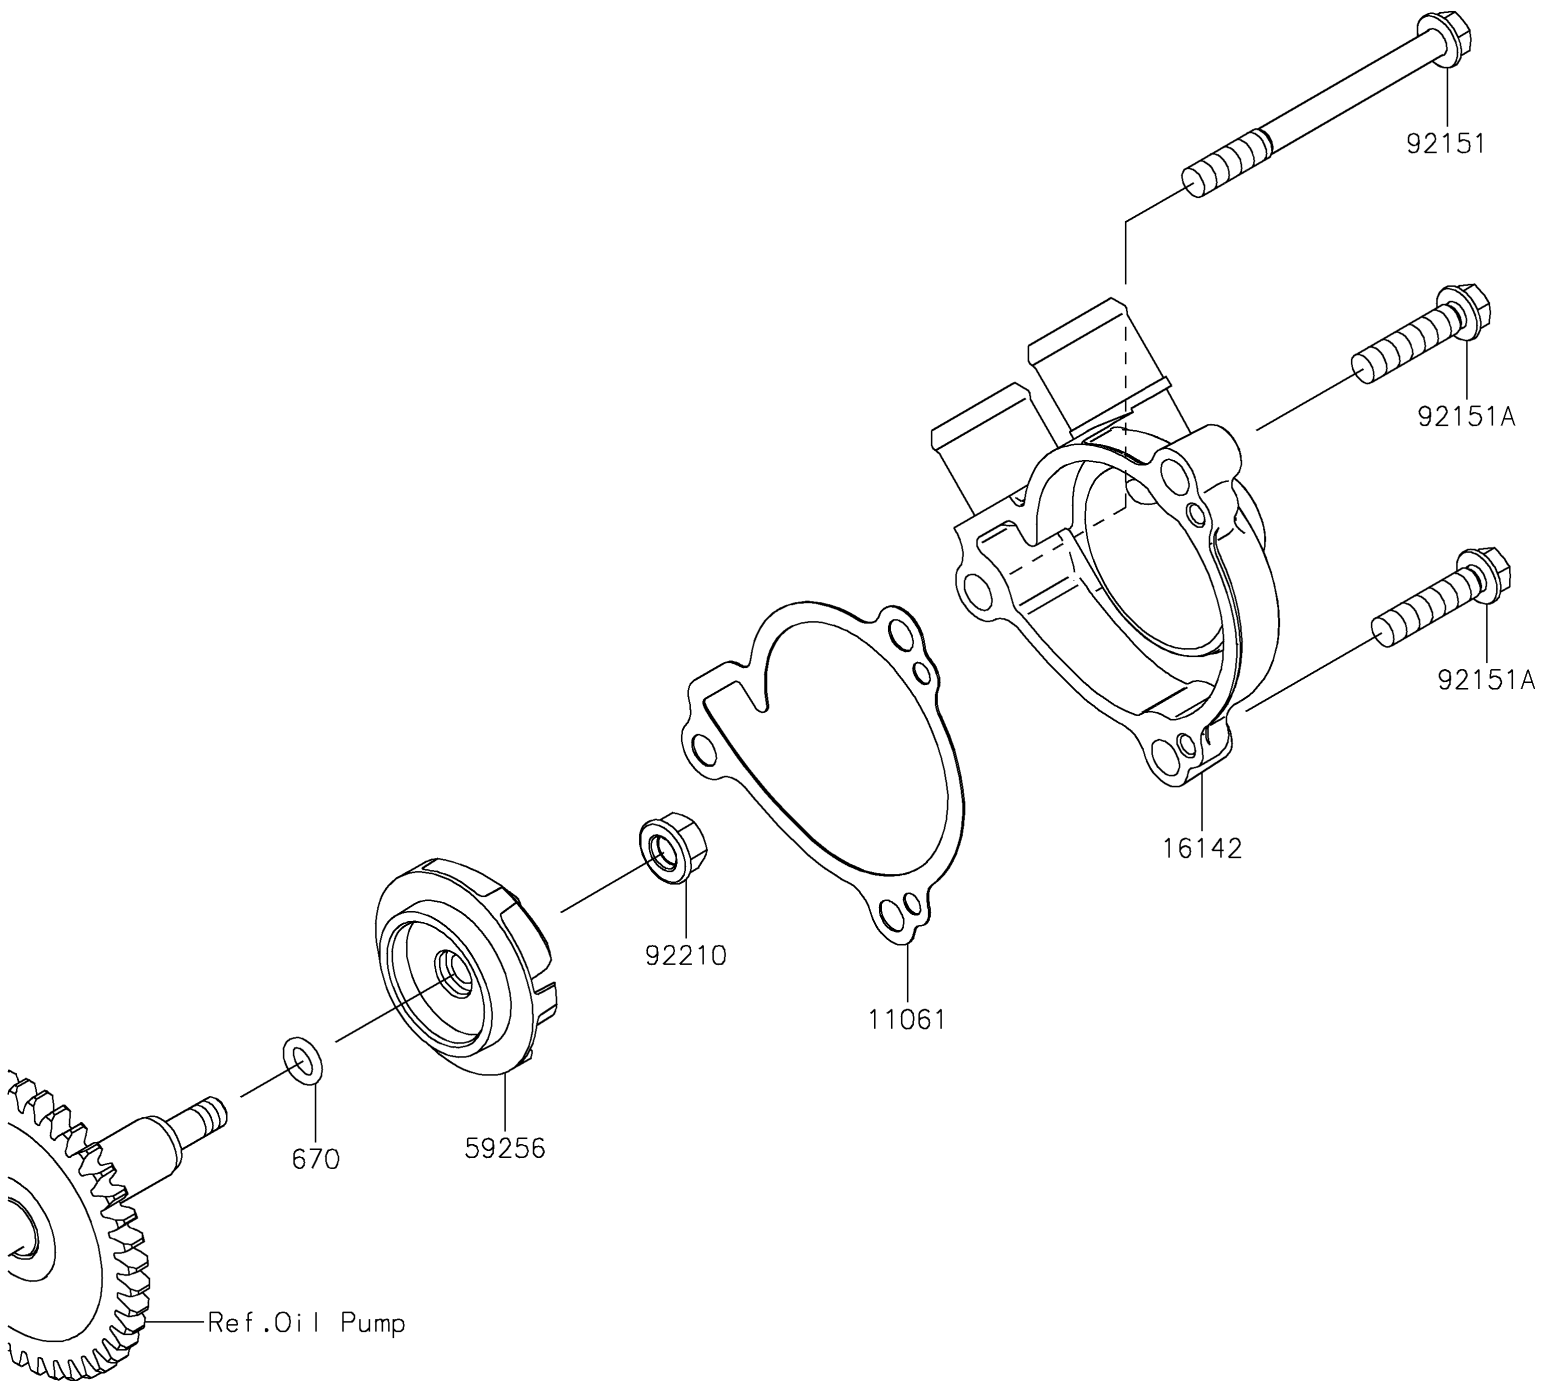

2024 KLX300

PARTS DIAGRAM

Water Pump

E3031

2024 KLX300

PARTS LIST

Water Pump

Kawasaki

Let the Good Times Roll®

ITEM NAME

PART NUMBER

QUANTITY
