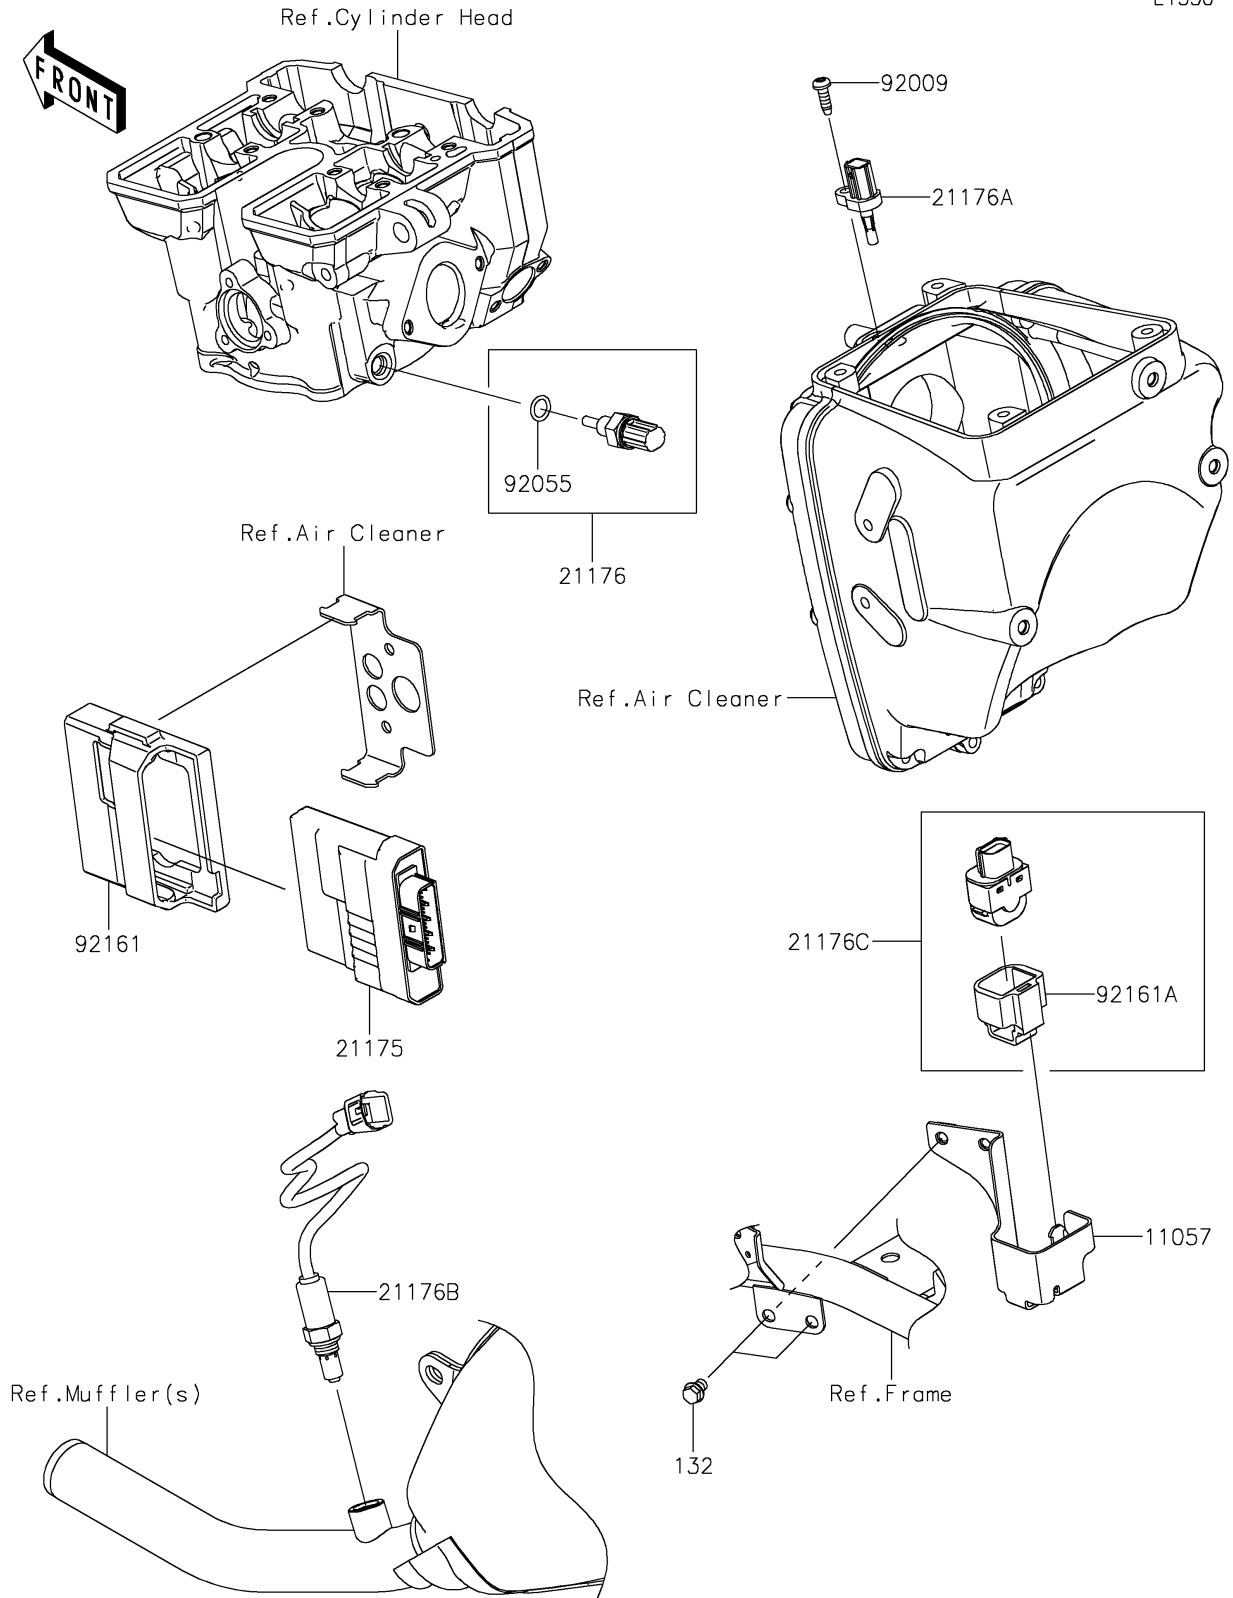

2025 KLX300

PARTS DIAGRAM

Fuel Injection

E1530

2025 KLX300

PARTS LIST

Fuel Injection

Kawasaki

Let the Good Times Roll®

ITEM NAME

PART NUMBER

QUANTITY
