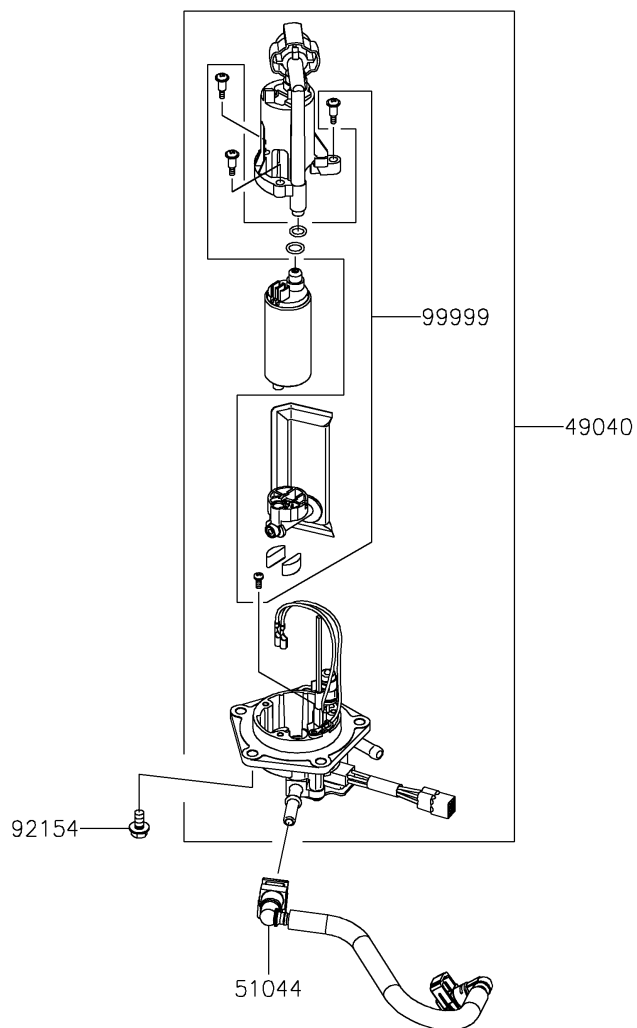

2025 KLX300

PARTS DIAGRAM

Fuel Pump

E1520

2025 KLX300

PARTS LIST

Fuel Pump

ITEM NAME	PART NUMBER	QUANTITY
PUMP-FUEL (Ref # 49040)	49040-0805	1
TUBE-ASSY,FUEL (Ref # 51044)	51044-0945	1
RING-O,64.6X5.7 (Ref # 92055)	92055-0185	1
BOLT,FLANGED,6X12 (Ref # 92154)	92154-2335	5
KIT.,FUEL FILTER (Ref # 99999)	99999-0535	1