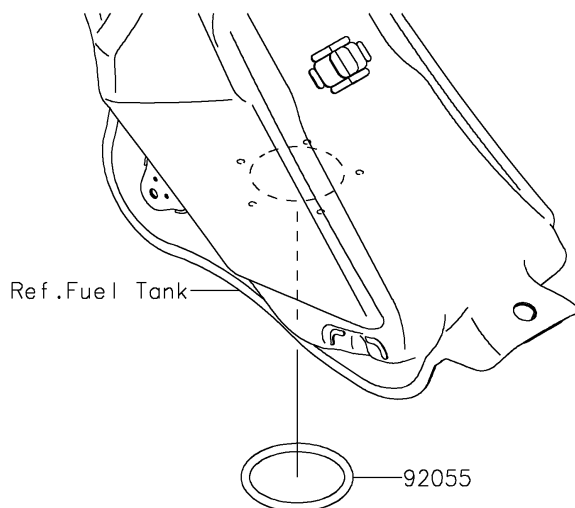

2025 KLX300

PARTS DIAGRAM

Fuel Pump

E1520

2025 KLX300

PARTS LIST

Fuel Pump

ITEM NAME	PART NUMBER	QUANTITY
PUMP-FUEL (Ref # 49040)	49040-0805	1
TUBE-ASSY,FUEL (Ref # 51044)	51044-0945	1
RING-O,64.6X5.7 (Ref # 92055)	92055-0185	1
BOLT,FLANGED,6X12 (Ref # 92154)	92154-2335	5
KIT.,FUEL FILTER (Ref # 99999)	99999-0535	1