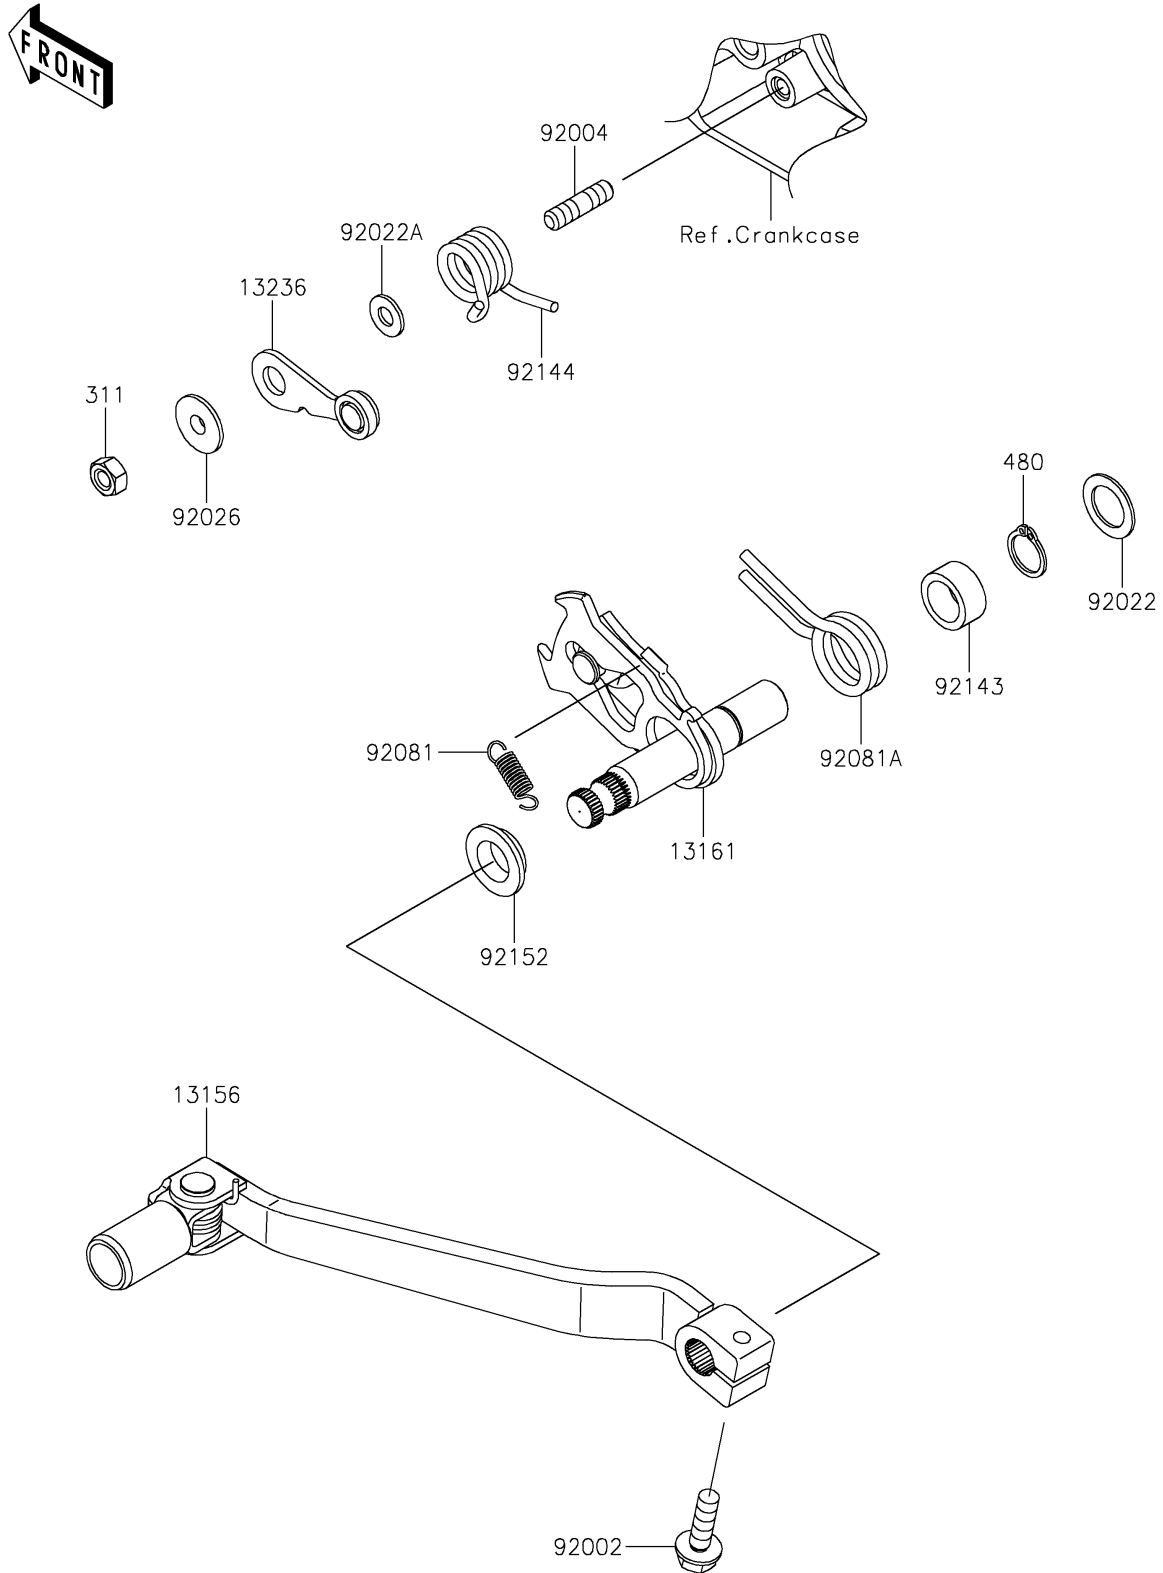

2025 KLX300

PARTS DIAGRAM

Gear Change Mechanism

E1370

2025 KLX300

PARTS LIST

Gear Change Mechanism

ITEM NAME

PART NUMBER

QUANTITY
