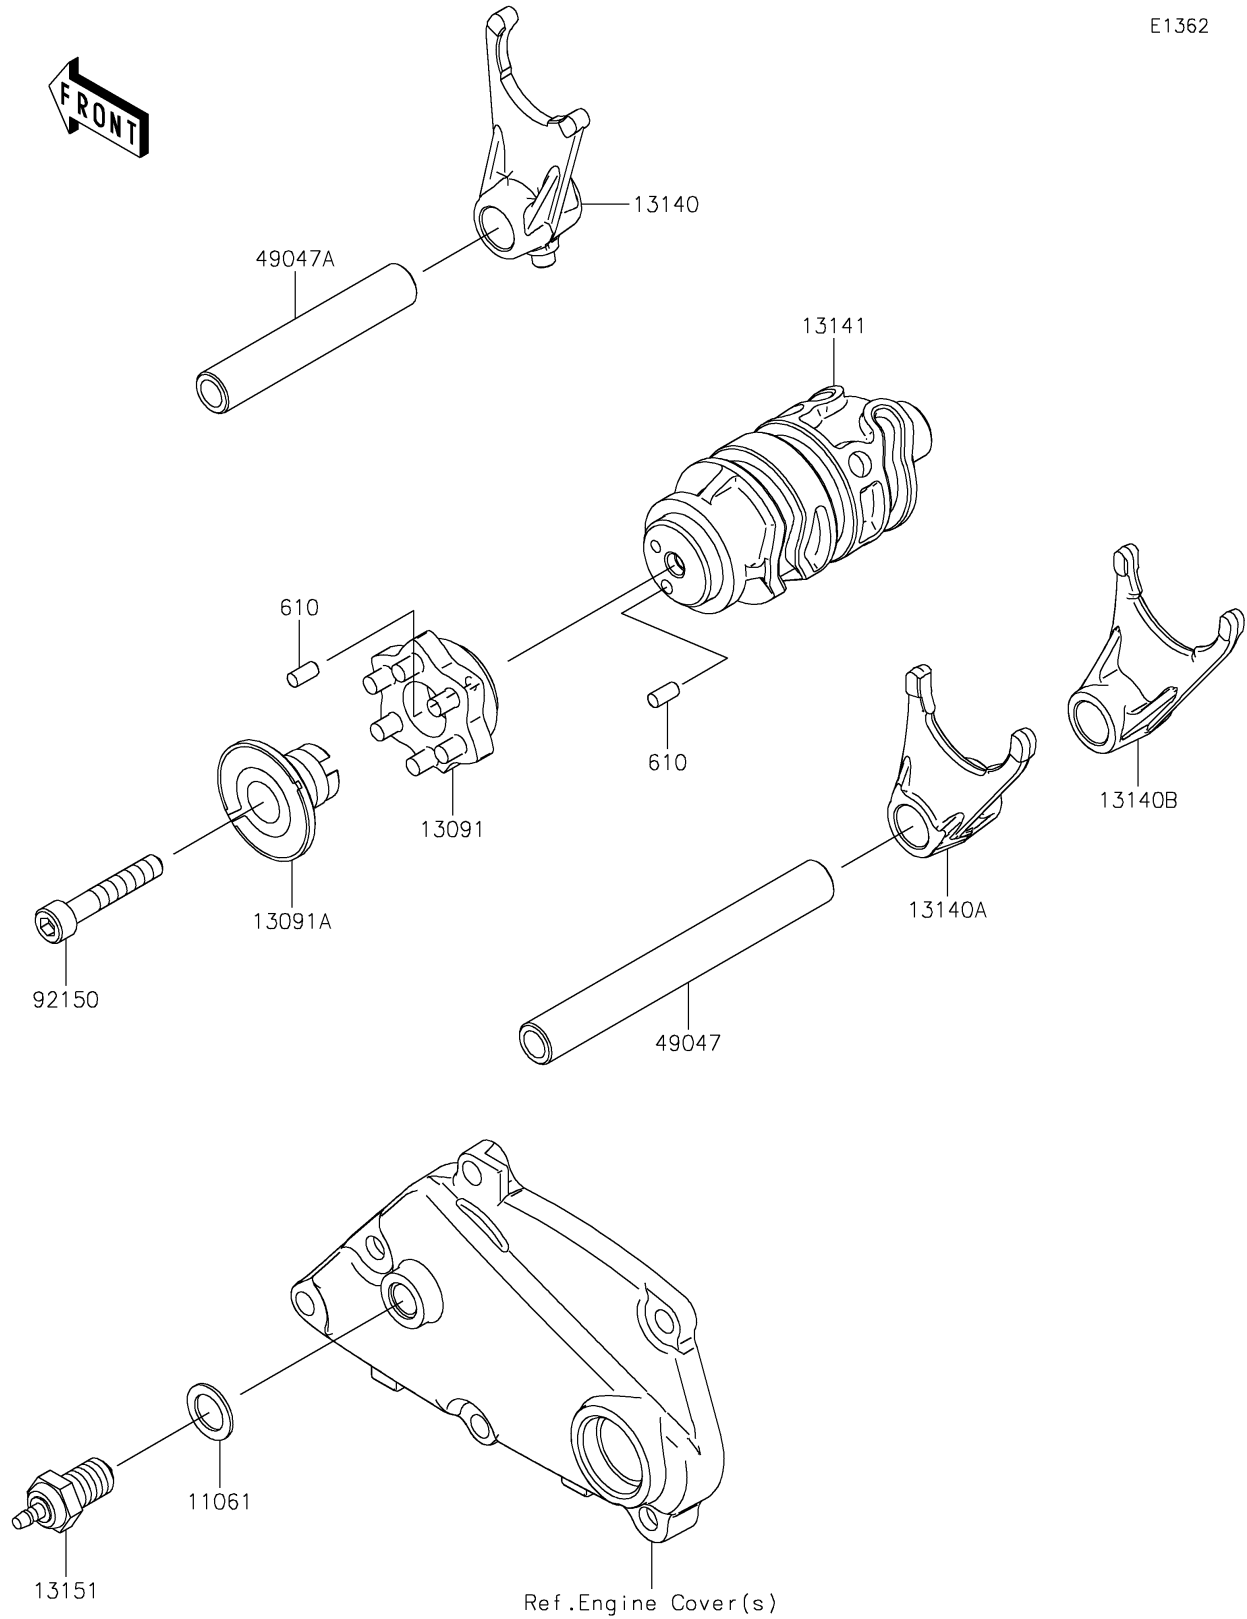

2025 KLX300

PARTS DIAGRAM

Gear Change Drum/Shift Fork(s)

E1362

2025 KLX300

PARTS LIST

Gear Change Drum/Shift Fork(s)

ITEM NAME

PART NUMBER

QUANTITY
