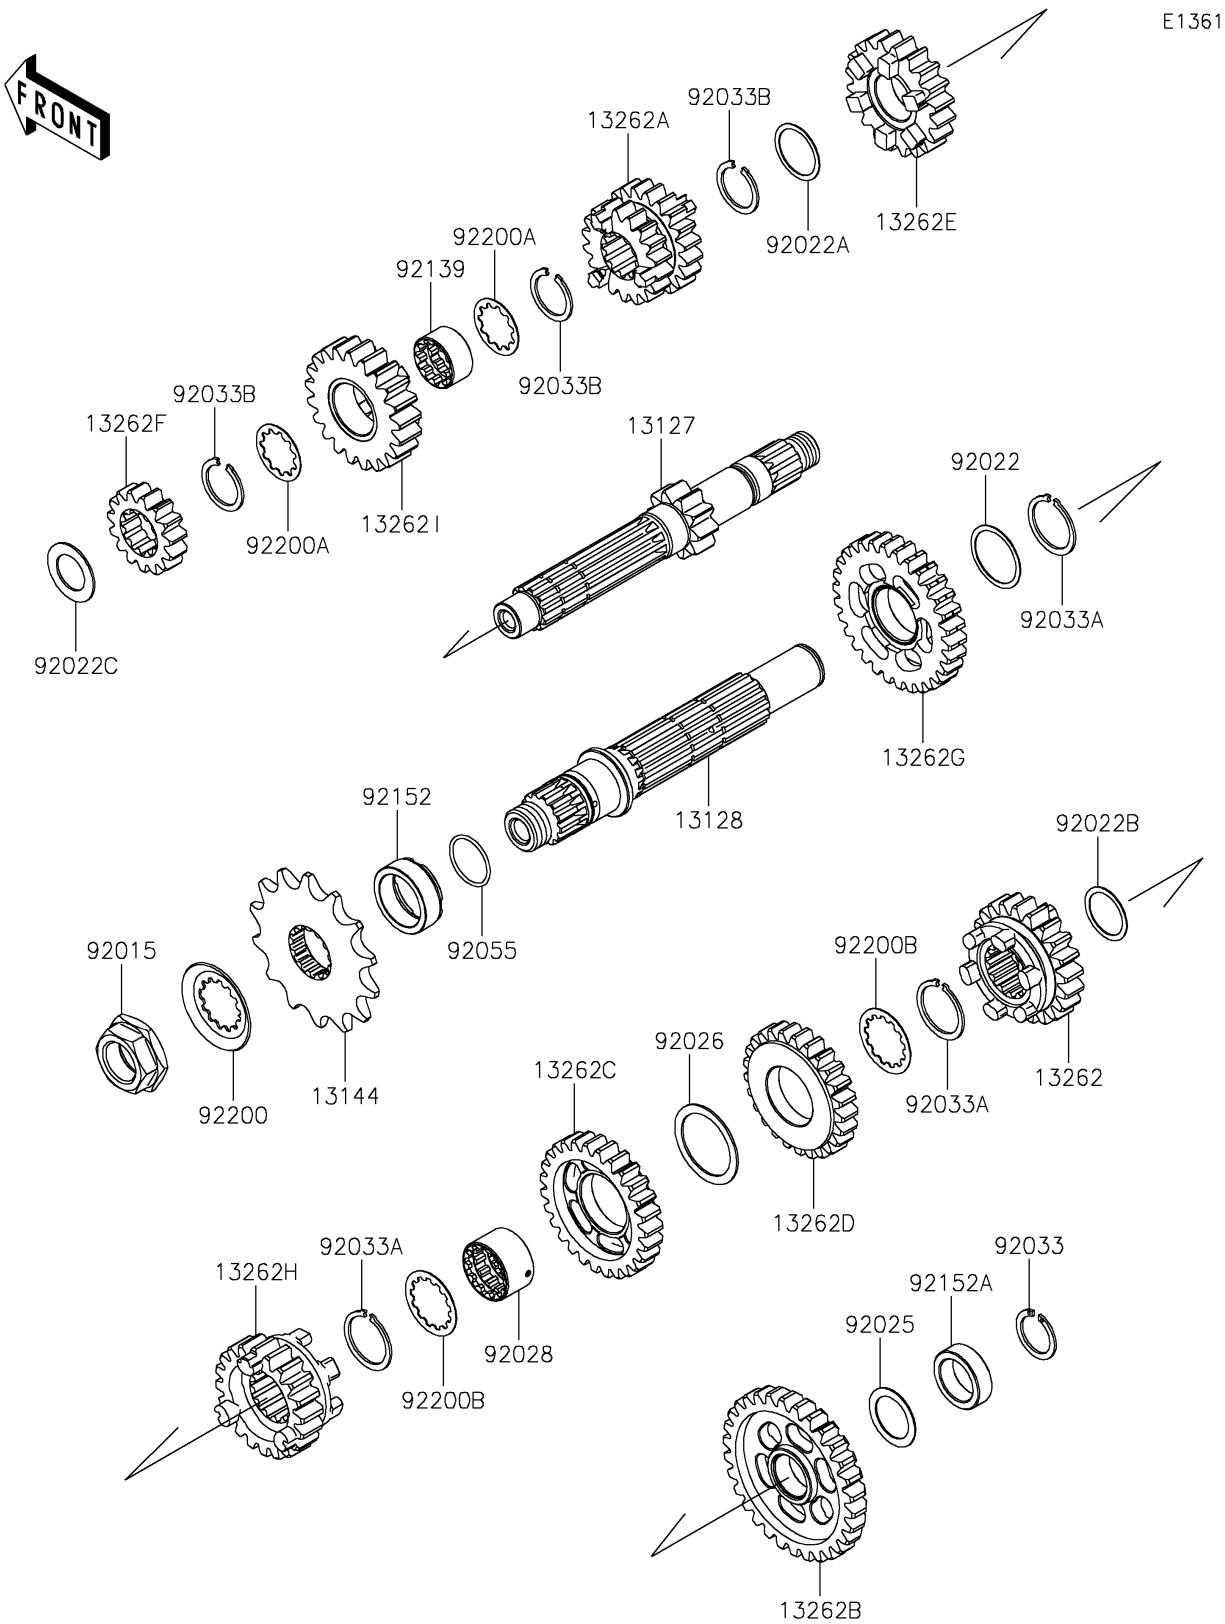

2024 KLX[®]300

PARTS DIAGRAM

Transmission

2024 KLX[®] 300

PARTS LIST

Transmission

ITEM NAME	PART NUMBER	QUANTITY
SHAFT-TRANSMISSION INPUT,10T (Ref # 13127)	13127-0726	1
SHAFT-TRANSMISSION OUTPUT (Ref # 13128)	13128-0720	1
SPROCKET-OUTPUT,14T (Ref # 13144)	13144-0586	1
GEAR,OUTPUT 5TH,21T (Ref # 13262)	13262-0483	1
GEAR,INPUT 3RD&4TH,18T&20T (Ref # 13262A)	13262-0549	1
GEAR,OUTPUT LOW,30T (Ref # 13262B)	13262-0597	1
GEAR,OUTPUT 3RD,27T (Ref # 13262C)	13262-0598	1
GEAR,OUTPUT 4TH,25T (Ref # 13262D)	13262-0599	1
GEAR,INPUT 5TH,20T (Ref # 13262E)	13262-0600	1
GEAR,INPUT 2ND,15T (Ref # 13262F)	13262-1499	1
GEAR,OUTPUT 2ND,30T (Ref # 13262G)	13262-1501	1
GEAR,OUTPUT TOP,20T (Ref # 13262H)	13262-1502	1
GEAR,INPUT TOP,21T (Ref # 13262I)	13262-1664	1
NUT,20MM (Ref # 92015)	92015-1963	1
WASHER,25.3X30X0.5 (Ref # 92022)	92022-159	1
WASHER,22.3X27X0.5 (Ref # 92022A)	92022-198	1
WASHER,20.5X25.5X0.5 (Ref # 92022B)	92022-252	1
WASHER,17.3X28X1 (Ref # 92022C)	92022-255	1
SHIM,T=0.7 (Ref # 92025)	92025-1451	1
SPACER,30X38X1.0 (Ref # 92026)	92026-079	1
BUSHING,OUTPUT 3RD&4TH GEAR (Ref # 92028)	92028-1822	1
RING-SNAP,18MM (Ref # 92033)	92033-029	1
RING-SNAP,25MM (Ref # 92033A)	92033-1172	3
RING-SNAP (Ref # 92033B)	92033-1293	3
RING-O,21.5X1.5 (Ref # 92055)	92055-0196	1
BUSHING,INPUT TOP GEAR (Ref # 92139)	92139-0988	1
COLLAR (Ref # 92152)	92152-1350	1
COLLAR,20X28X8.5 (Ref # 92152A)	92152-1357	1
WASHER (Ref # 92200)	92200-0851	1

2024 KLX[®] 300

PARTS LIST

Transmission

ITEM NAME	PART NUMBER	QUANTITY
WASHER,INPUT (Ref # 92200A)	92200-1370	2
WASHER,OUTPUT (Ref # 92200B)	92200-1371	2