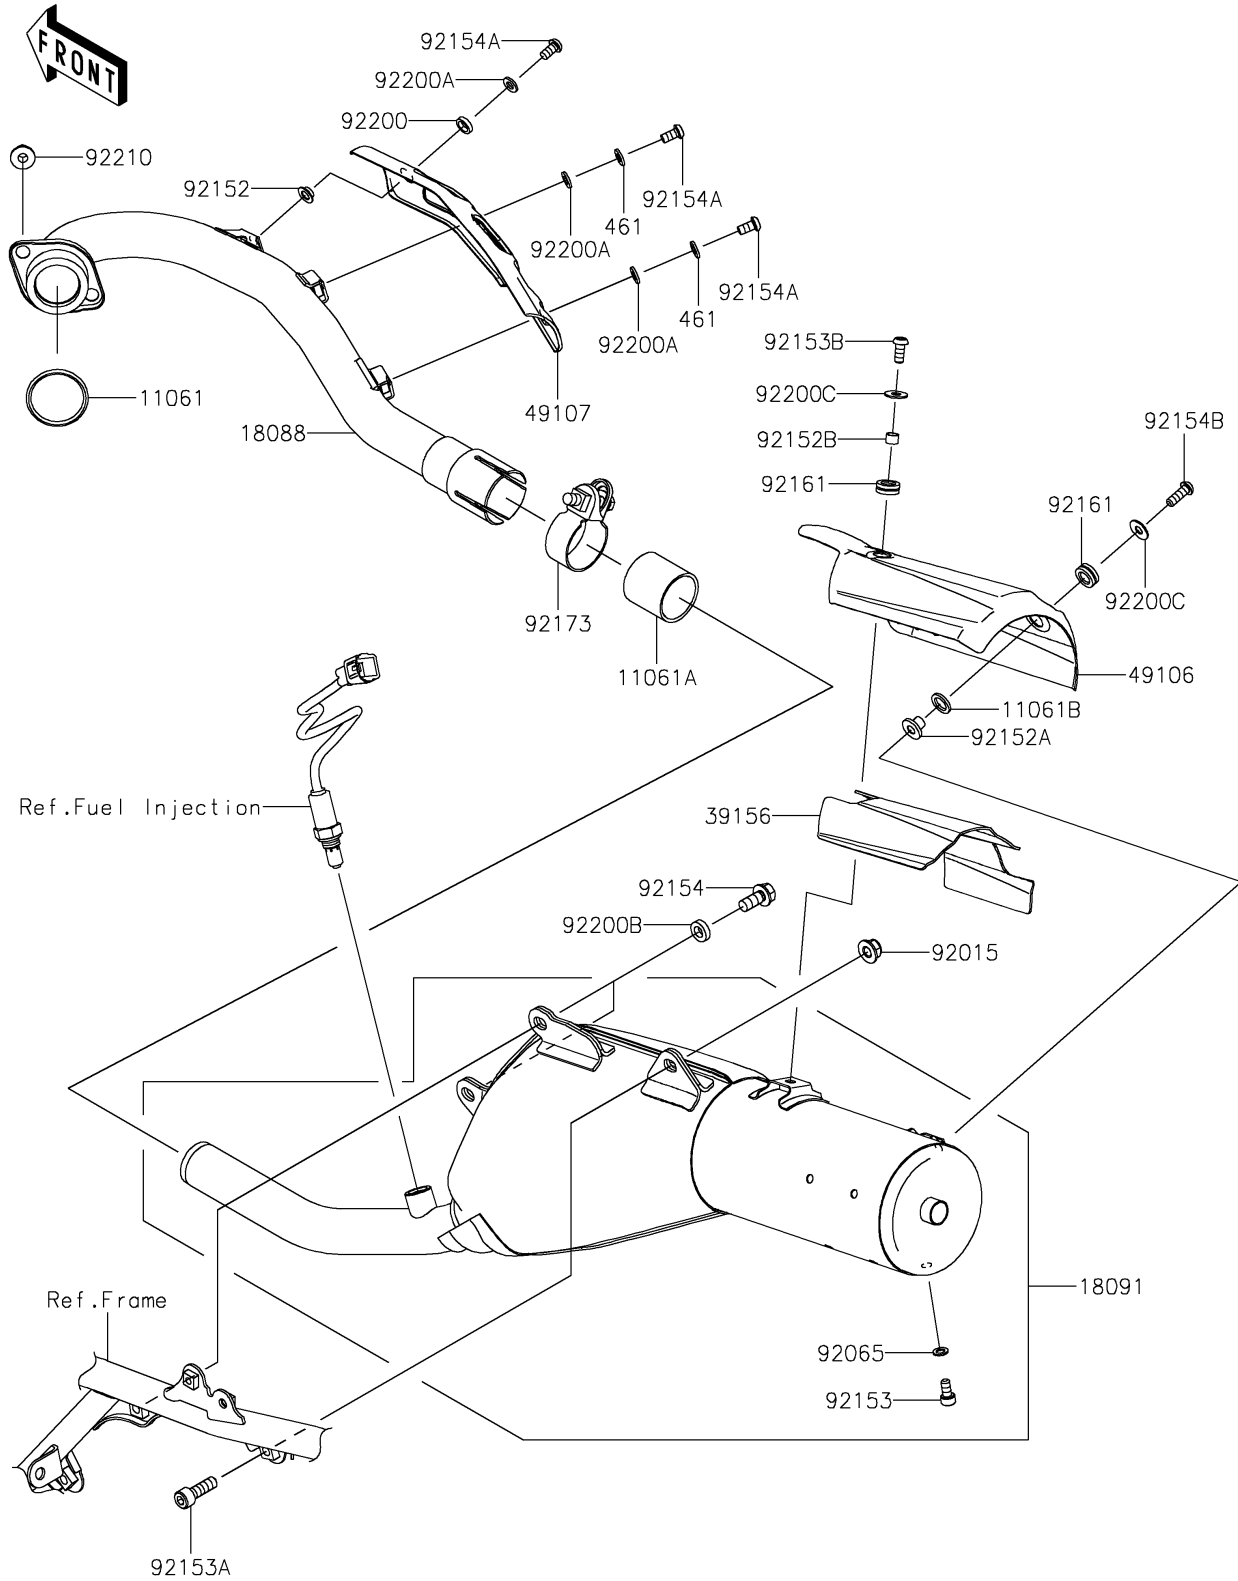

2024 KLX300

PARTS DIAGRAM

Muffler(s)

E1140

2024 KLX300

PARTS LIST

Muffler(s)

Kawasaki

Let the Good Times Roll®

ITEM NAME

PART NUMBER

QUANTITY
