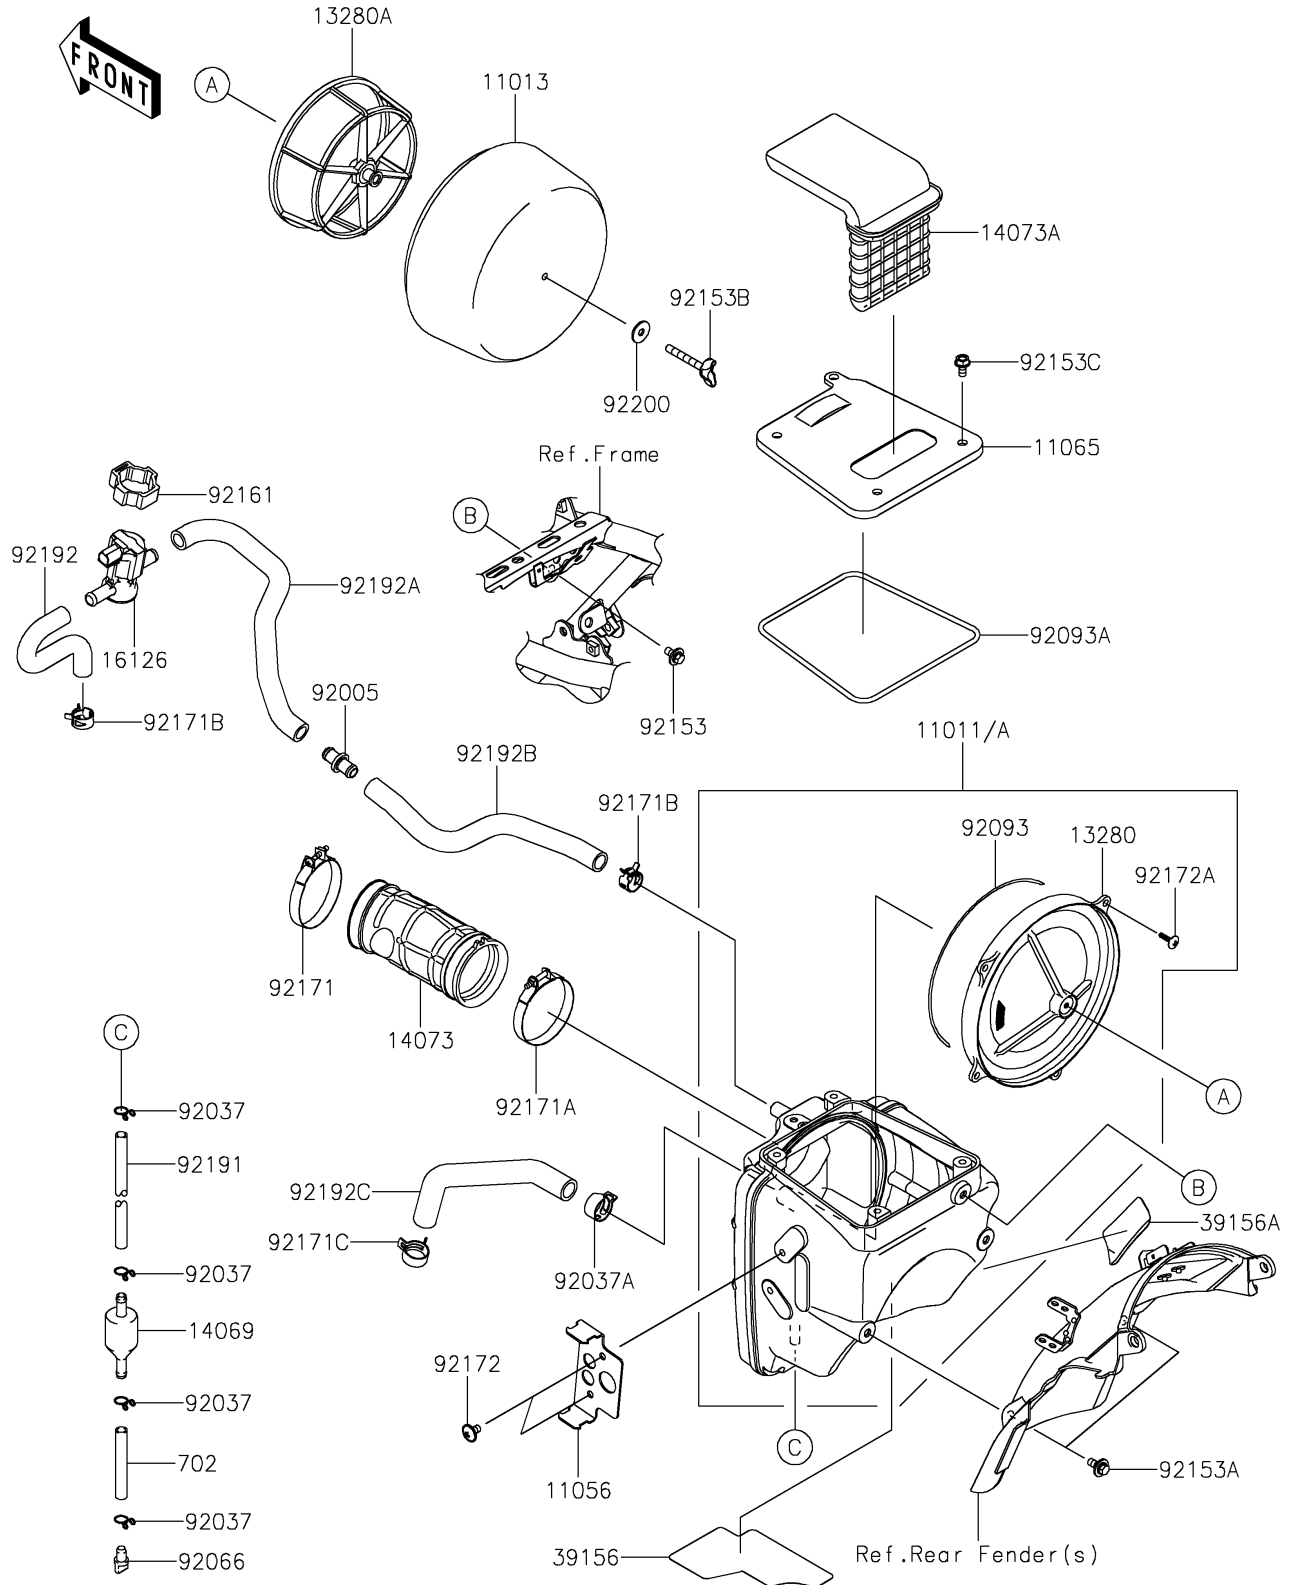

2026 KLX300

PARTS DIAGRAM

Air Cleaner

E1130

2026 KLX300

PARTS LIST

Air Cleaner

Kawasaki

Let the Good Times Roll®

ITEM NAME

PART NUMBER

QUANTITY
